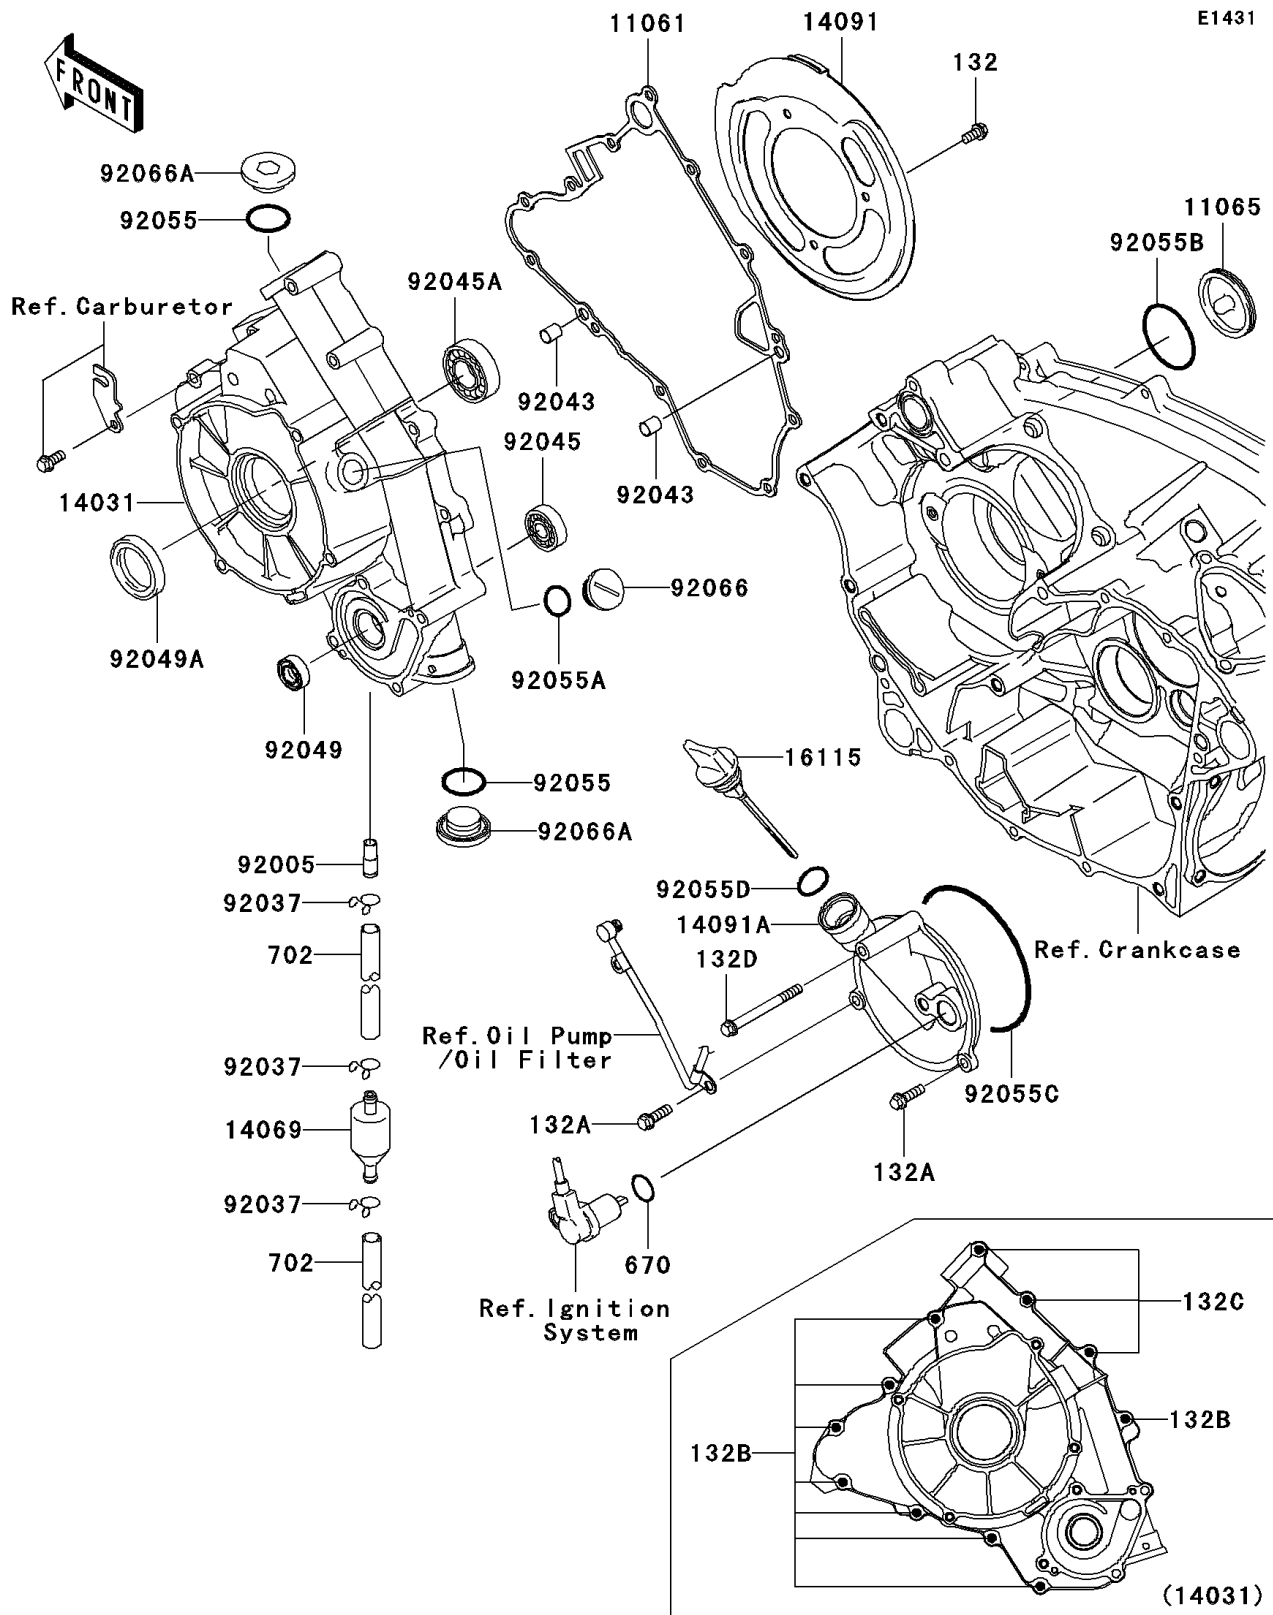

2007 Brute Force 750 4x4i

PARTS DIAGRAM

Engine Cover(s)

2007 Brute Force 750 4x4i

PARTS LIST

Engine Cover(s)

ITEM NAME	PART NUMBER	QUANTITY
-----------	-------------	----------
