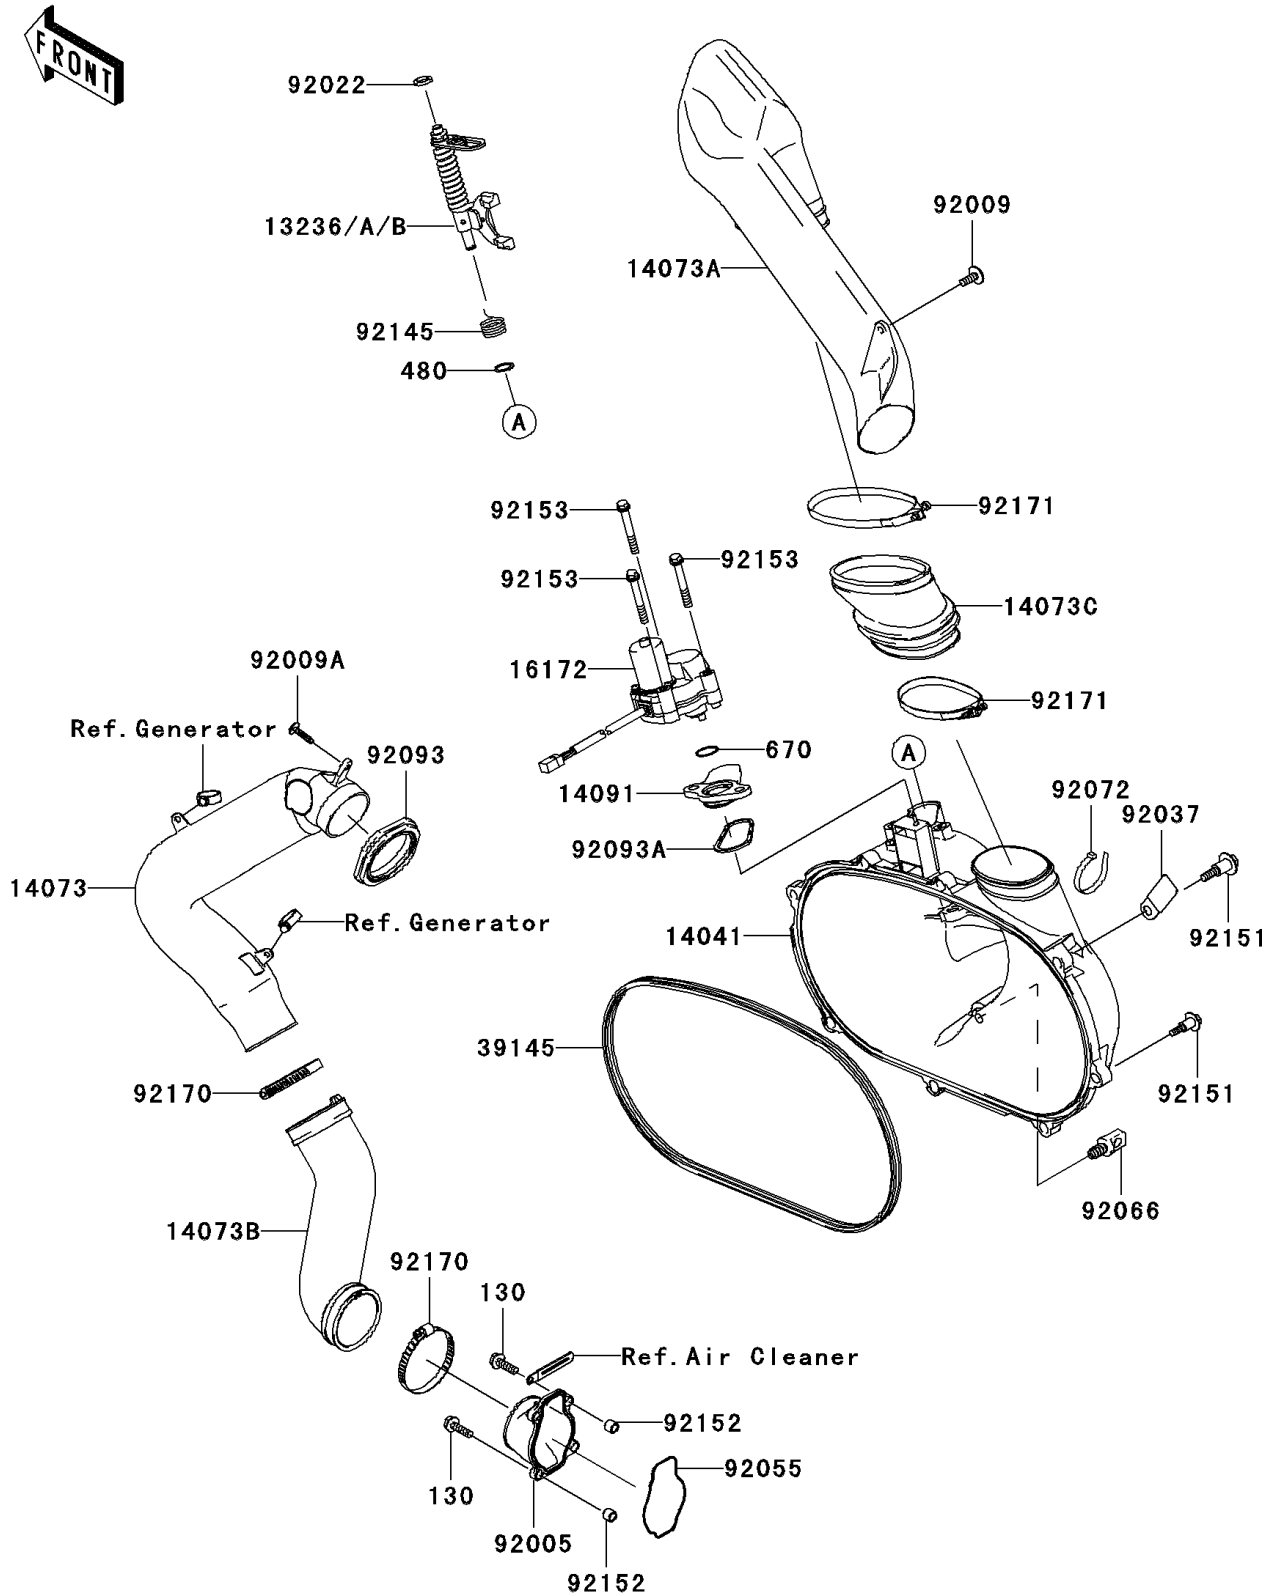

2007 Brute Force 750 4x4i

PARTS DIAGRAM

Converter Cover

E1393

2007 Brute Force 750 4x4i

PARTS LIST

Converter Cover

ITEM NAME

PART NUMBER

QUANTITY
