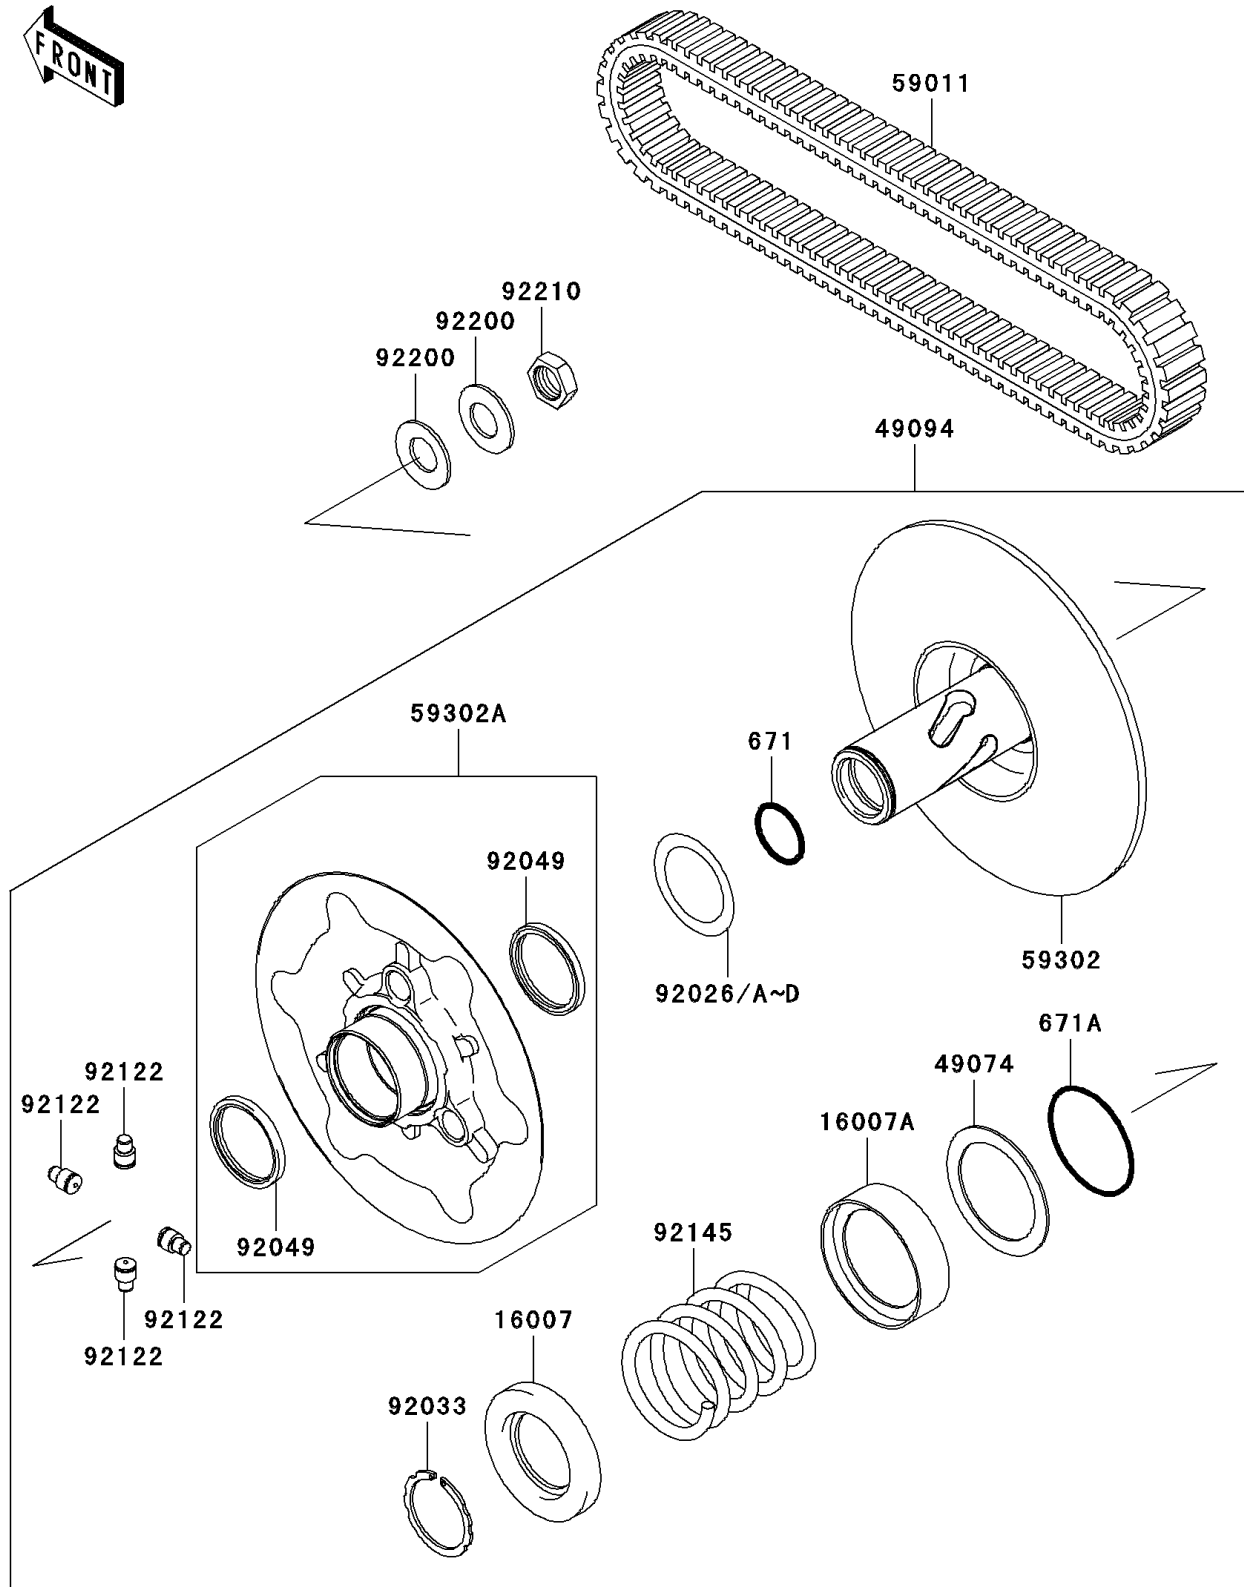

2007 Brute Force 750 4x4i

PARTS DIAGRAM

Driven Converter/Drive Belt

E1392

2007 Brute Force 750 4x4i

PARTS LIST

Driven Converter/Drive Belt

ITEM NAME	PART NUMBER	QUANTITY
-----------	-------------	----------
