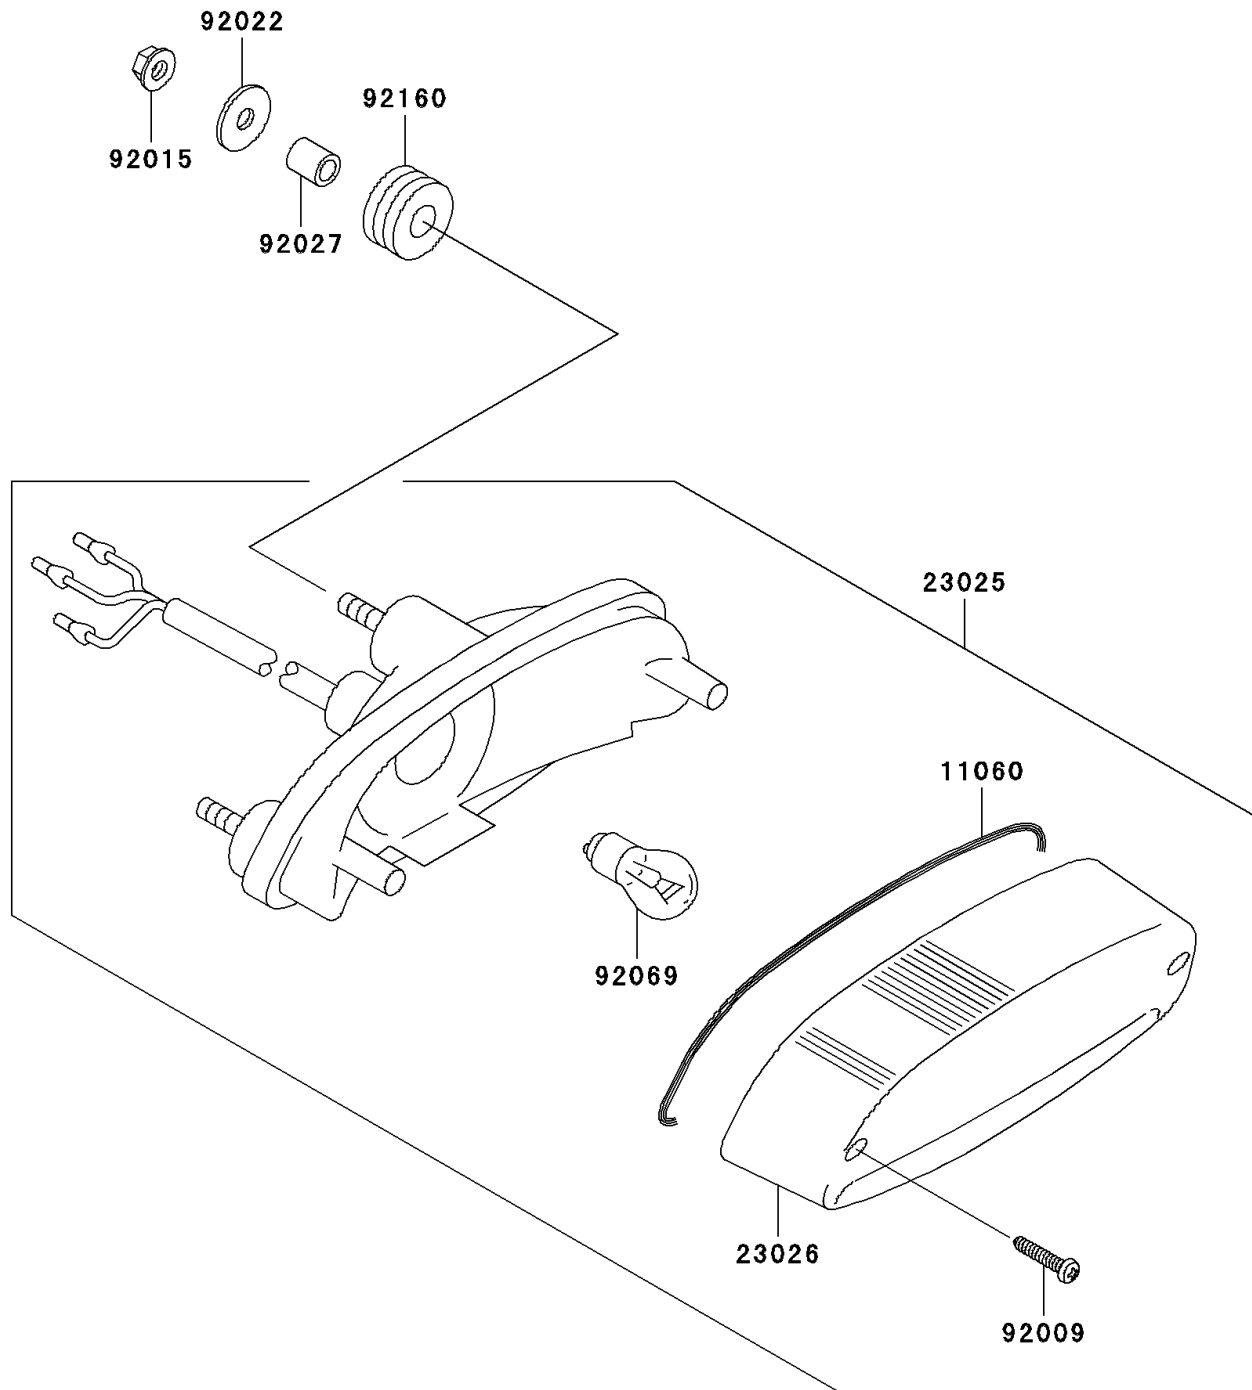

2007 Vulcan 500 LTD

PARTS DIAGRAM

Taillight(s)

F2720

2007 Vulcan 500 LTD

PARTS LIST

Taillight(s)

ITEM NAME	PART NUMBER	QUANTITY
GASKET, TAIL LAMP LENS (Ref # 11060)	11060-1174	1
LAMP-TAIL (Ref # 23025)	23025-1312	1
LENS, TAIL LAMP (Ref # 23026)	23026-1183	1
SCREW, TAPPING, 4X20 (Ref # 92009)	92009-1378	2
NUT, FLANGED, 6MM (Ref # 92015)	92015-1367	3
WASHER, 6.5X20X1.6 (Ref # 92022)	92022-1557	3
COLLAR, 6.8X10X12 (Ref # 92027)	92027-162	3
BULB, 12V 21/5W (Ref # 92069)	92069-063	1
DAMPER (Ref # 92160)	92160-1162	3