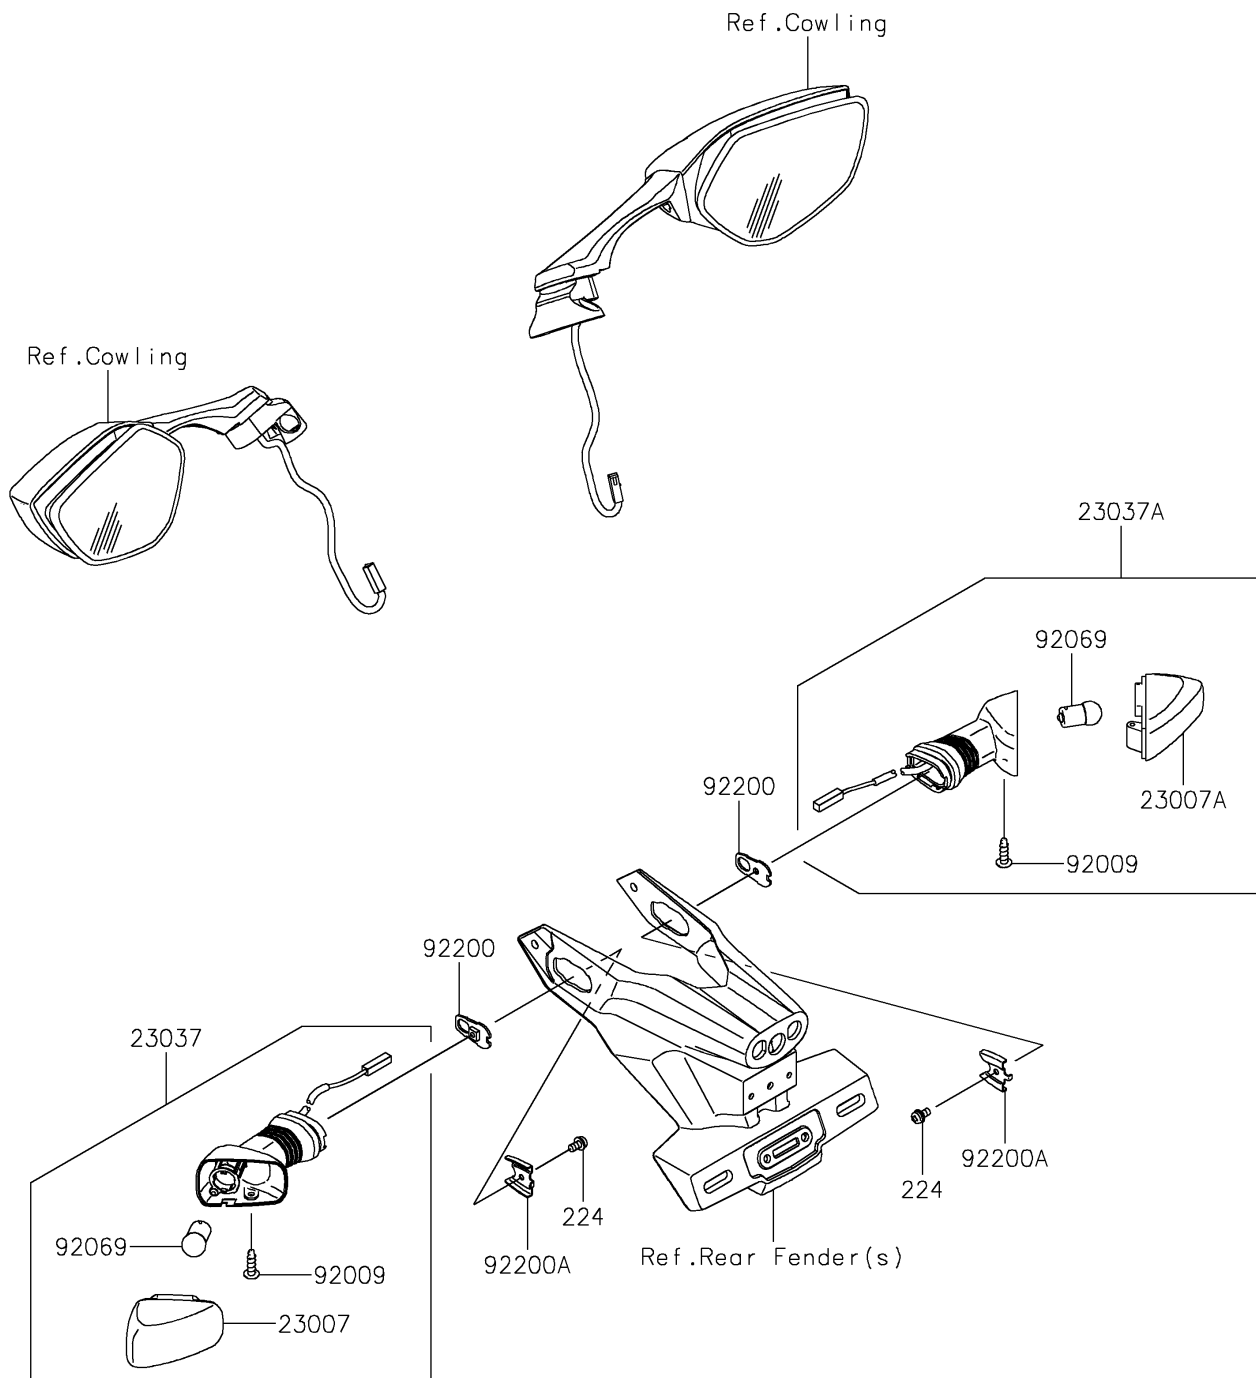

2019 NINJA[®] ZX[™]-10R ABS

PARTS DIAGRAM

Turn Signals

F2730

2019 NINJA[®] ZX[™]-10R ABS

PARTS LIST

Turn Signals

ITEM NAME	PART NUMBER	QUANTITY
-----------	-------------	----------
