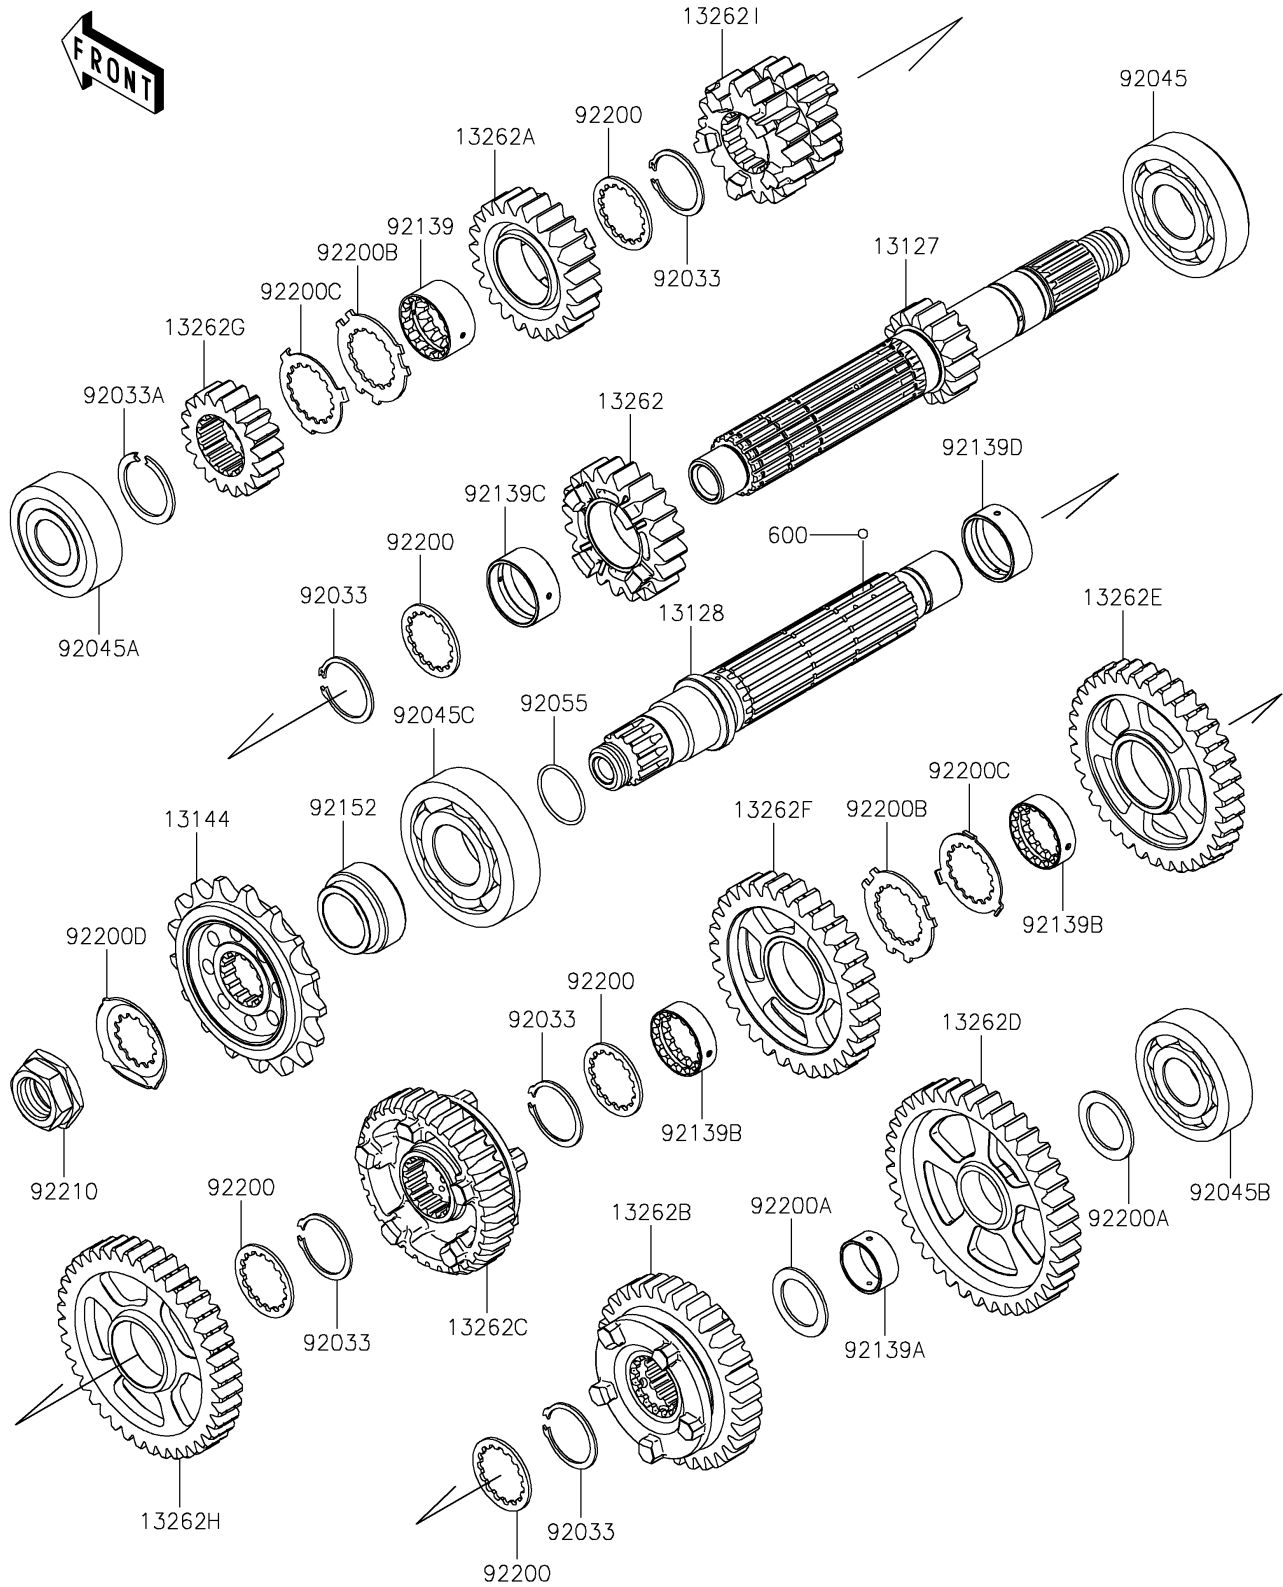

2020 NINJA[®] ZX[™]-10R ABS KRT EDITION

PARTS DIAGRAM

Transmission

E1361

2020 NINJA® ZX™-10R ABS KRT EDITION

PARTS LIST

Transmission

ITEM NAME	PART NUMBER	QUANTITY
-----------	-------------	----------
