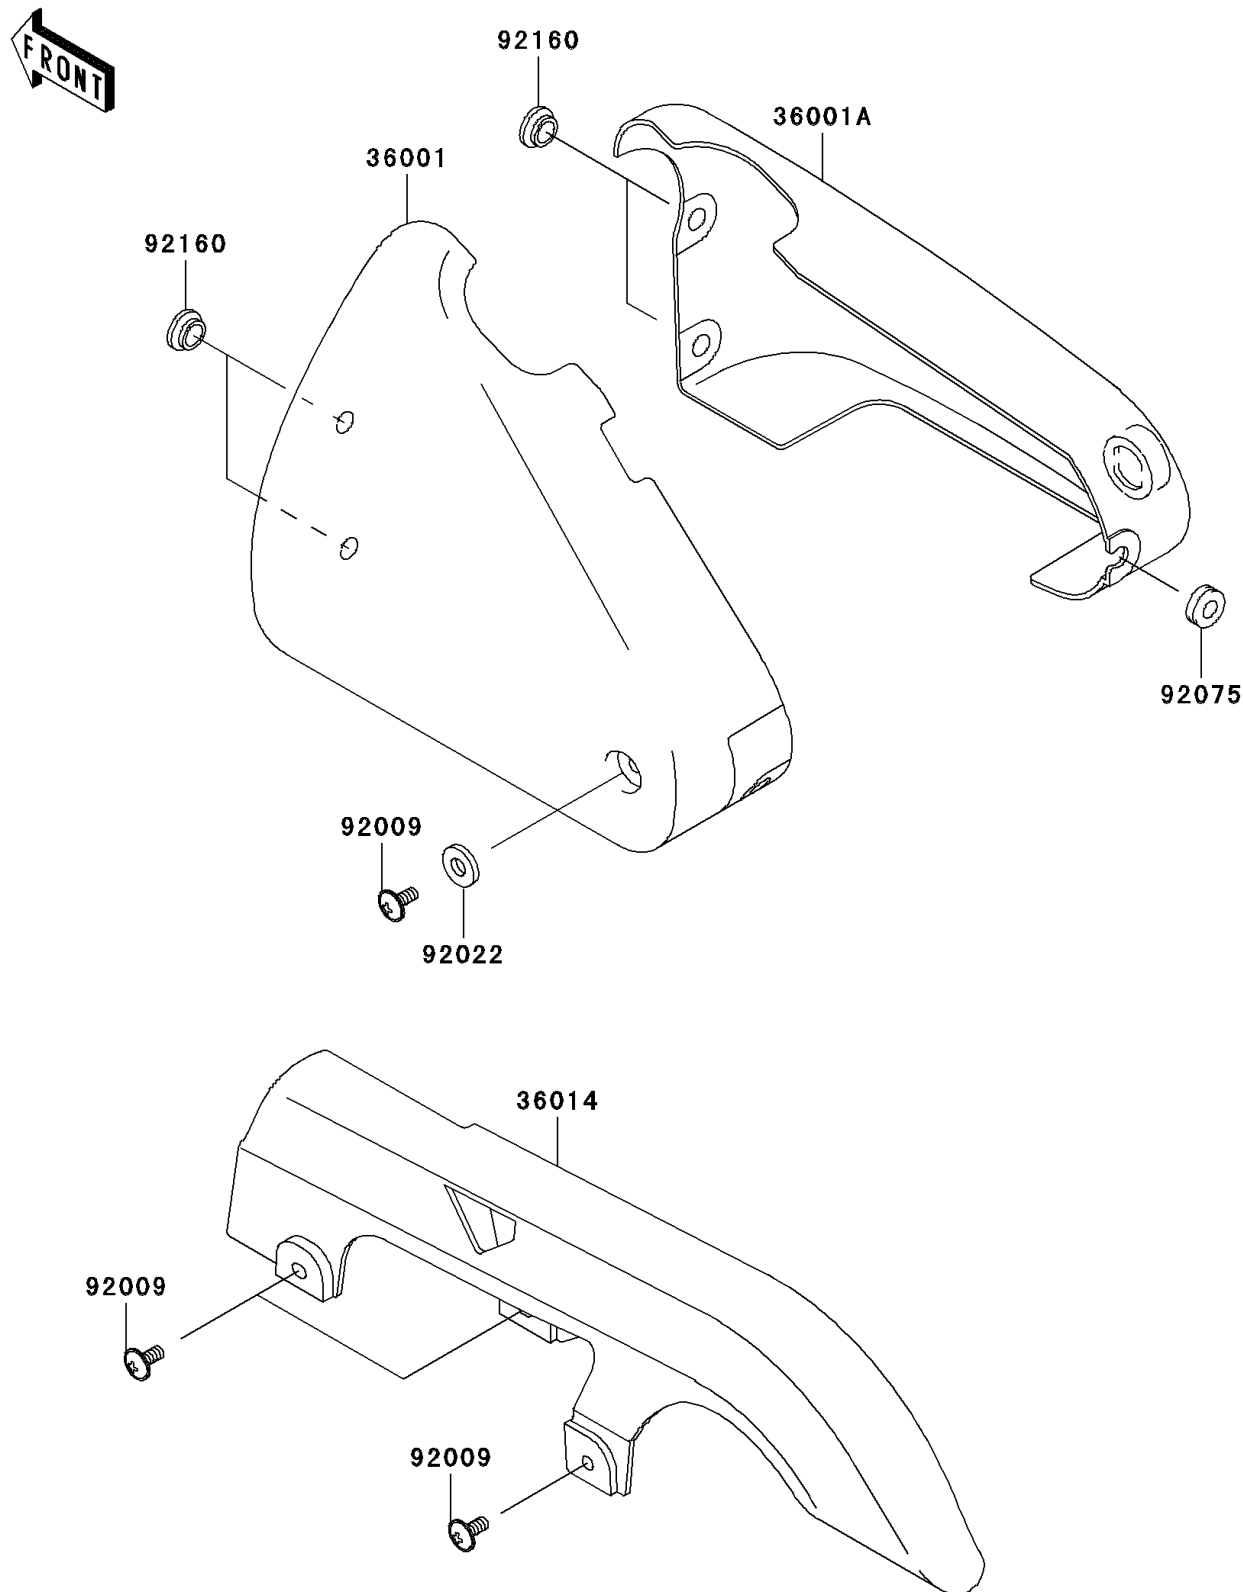

2007 Vulcan 500 LTD

Kawasaki

Let the Good Times Roll®

PARTS DIAGRAM

Side Covers/Chain Cover

F2610

2007 Vulcan 500 LTD

PARTS LIST

Side Covers/Chain Cover

ITEM NAME

PART NUMBER

QUANTITY
