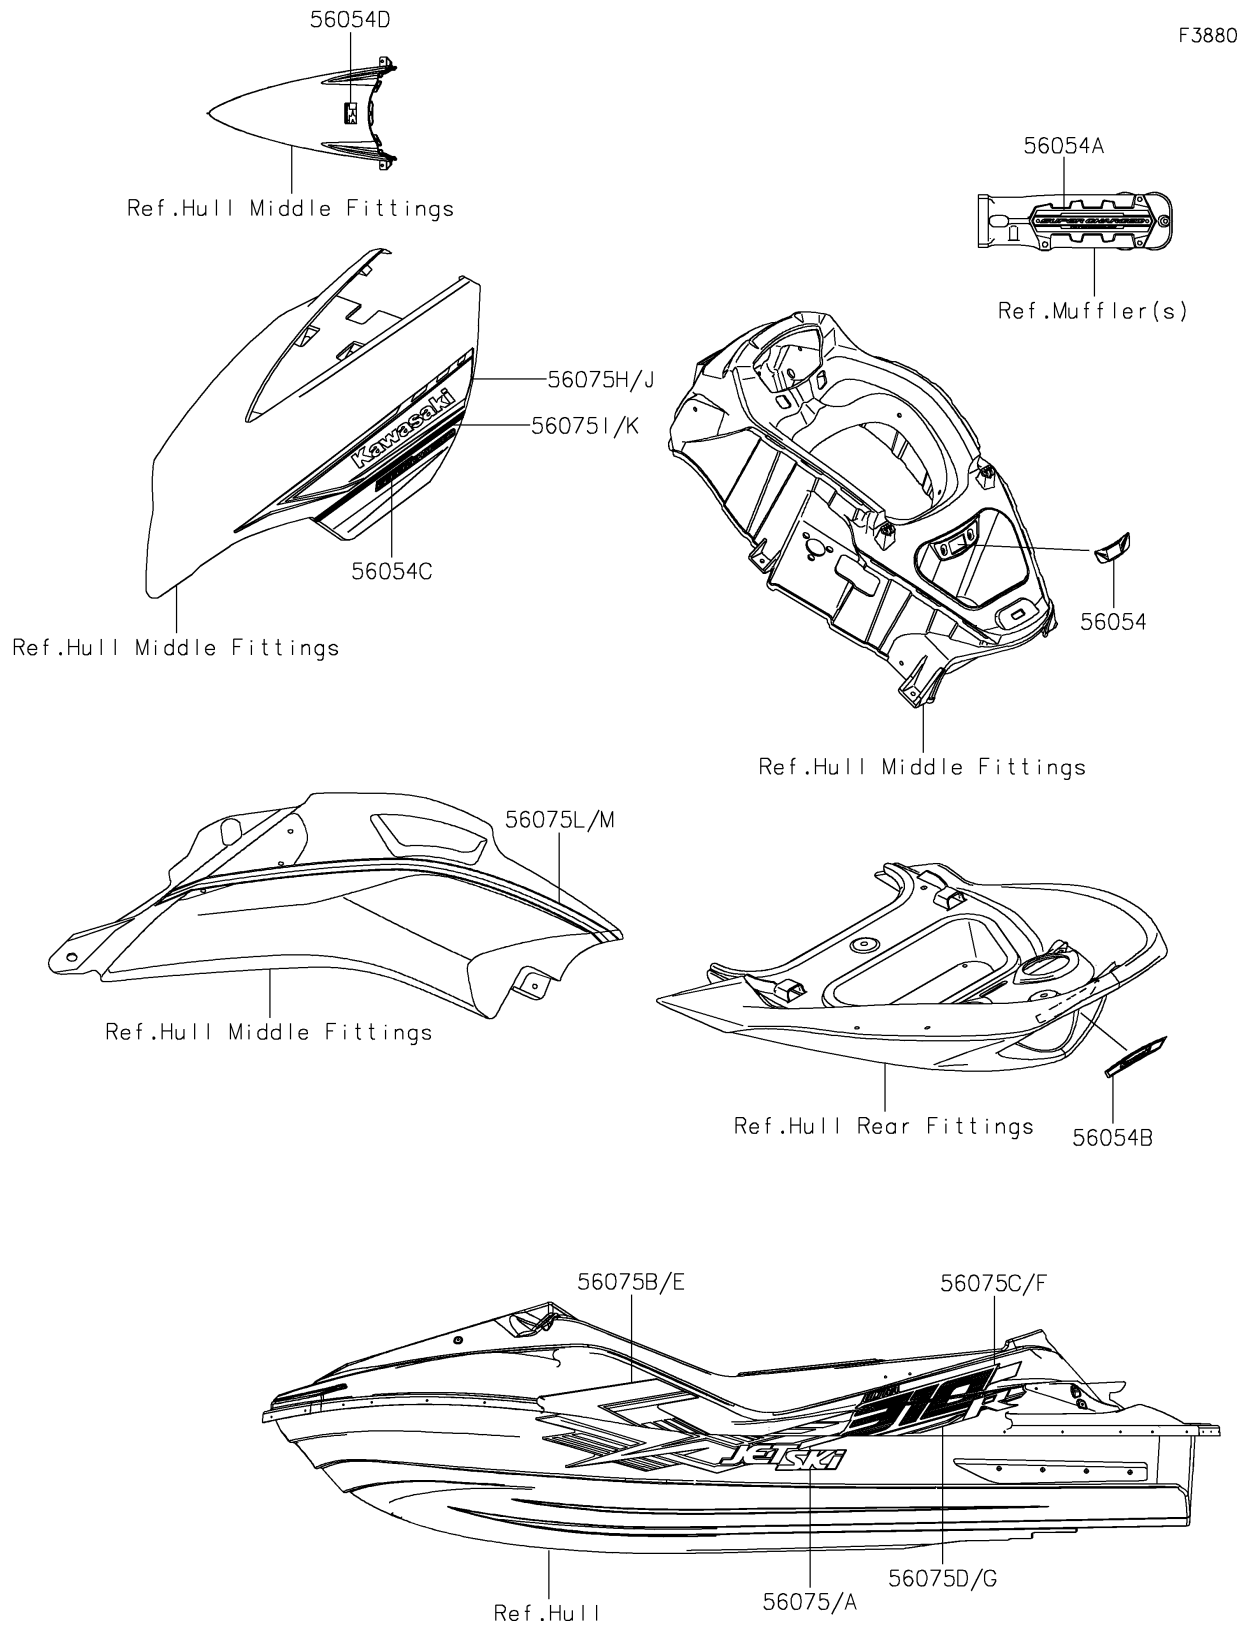

2020 JET SKI® ULTRA® 310R

PARTS DIAGRAM

Decals