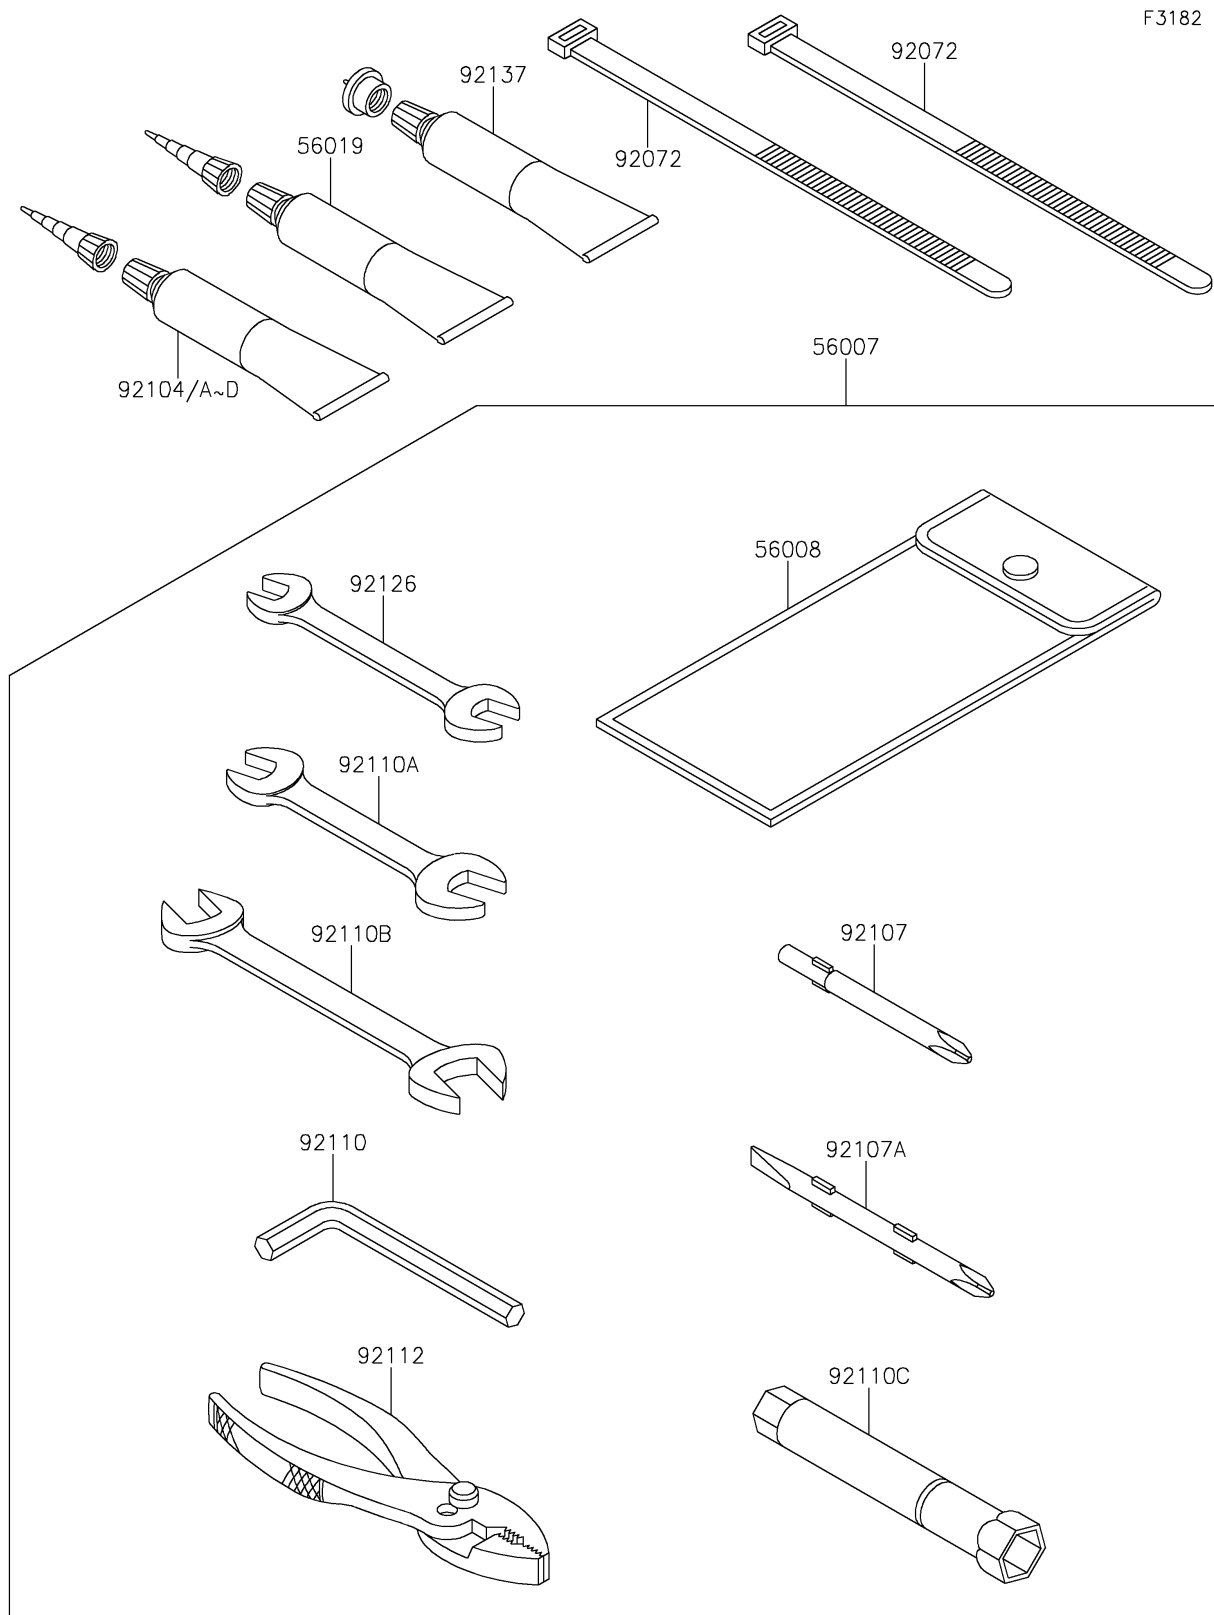

2020 JET SKI® ULTRA® 310R

PARTS DIAGRAM

Owner's Tools

2020 JET SKI® ULTRA® 310R

PARTS LIST

Owner's Tools

ITEM NAME

PART NUMBER

QUANTITY
