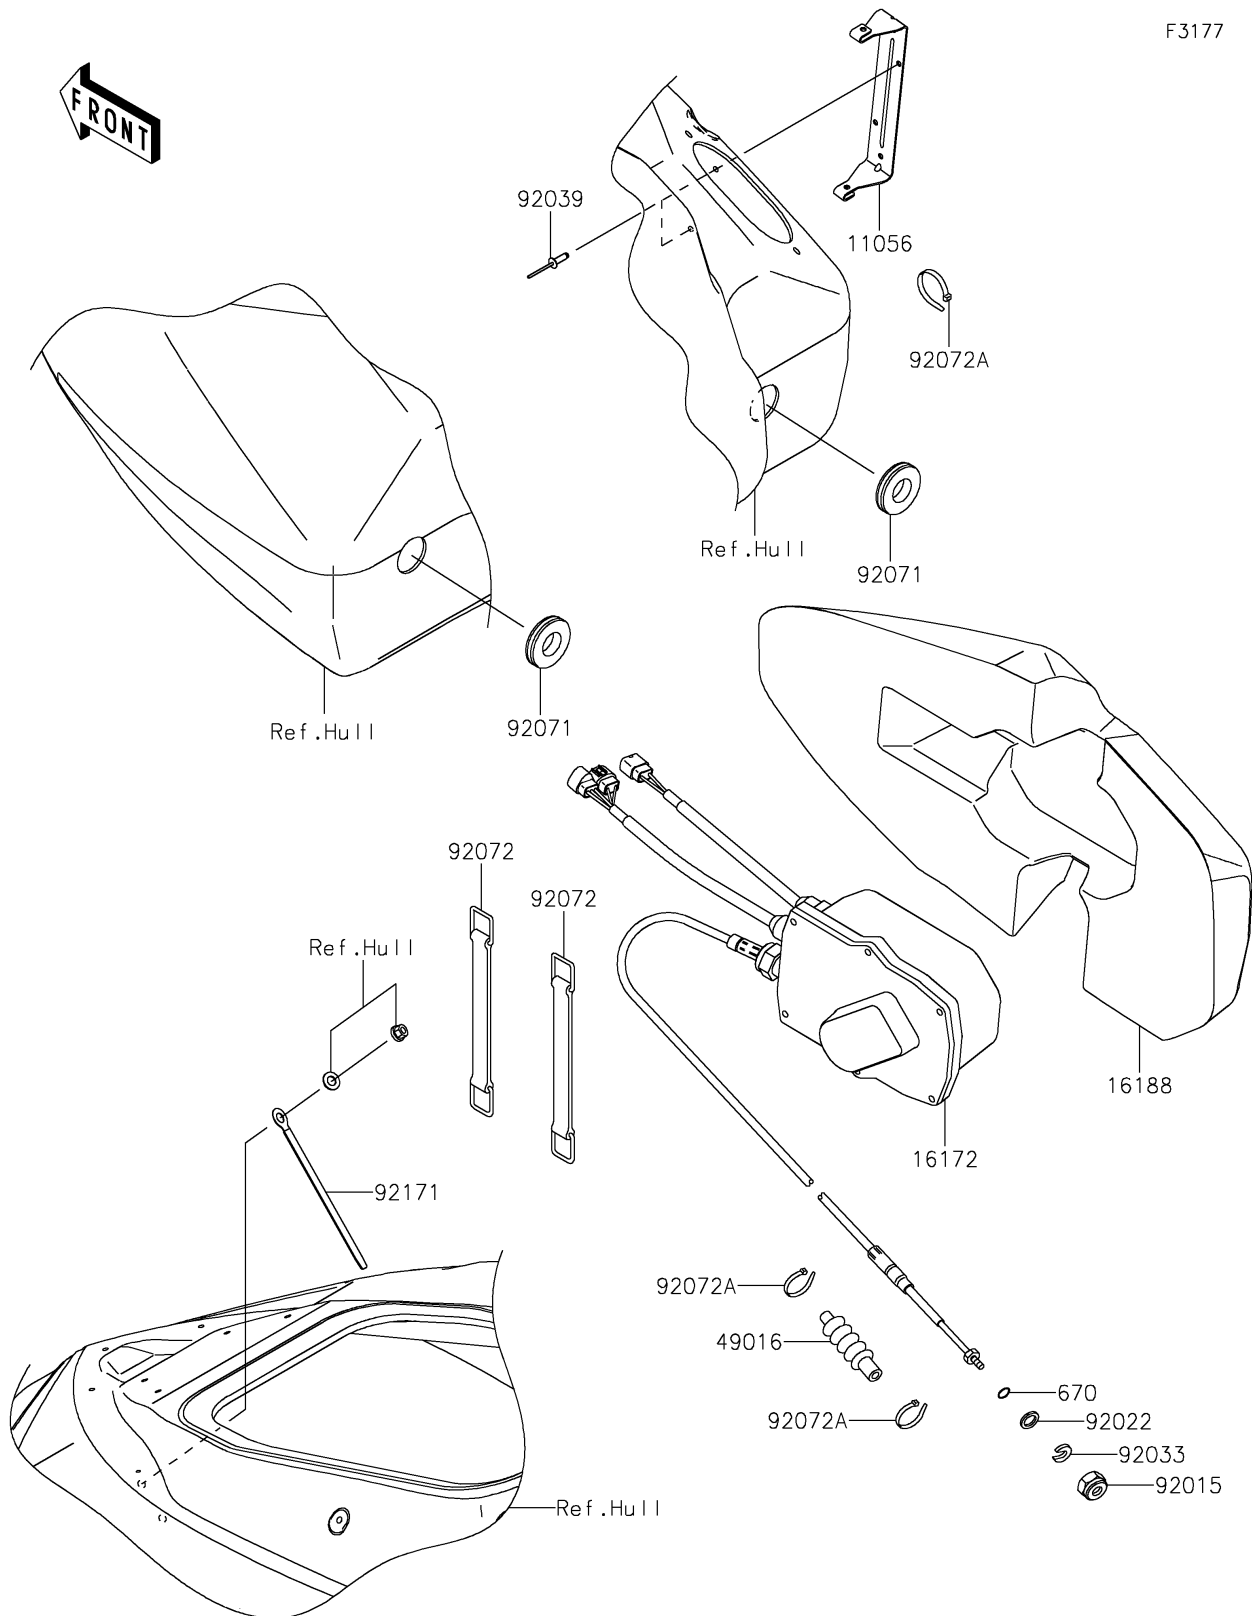

2020 JET SKI® ULTRA® 310R

PARTS DIAGRAM

Control

F3177

2020 JET SKI® ULTRA® 310R

PARTS LIST

Control

ITEM NAME	PART NUMBER	QUANTITY
BRACKET (Ref # 11056)	11056-0711	1
ACTUATOR,JET PUMP (Ref # 16172)	16172-0033	1
FLOAT (Ref # 16188)	16188-0037	1
COVER-SEAL,TILT CABLE (Ref # 49016)	49016-3702	1
O RING,11MM (Ref # 670)	670B2011	1
NUT,20MM (Ref # 92015)	92015-526	1
WASHER (Ref # 92022)	92022-535	1
RING-SNAP,7.7X17.5X3.0 (Ref # 92033)	92033-3737	1
RIVET (Ref # 92039)	92039-3714	2
GROMMET (Ref # 92071)	92071-3840	2
BAND,BATTERY (Ref # 92072)	92072-3879	2
BAND,L=100.08 (Ref # 92072A)	92072-3882	3
CLAMP,L=150 (Ref # 92171)	92171-3717	1