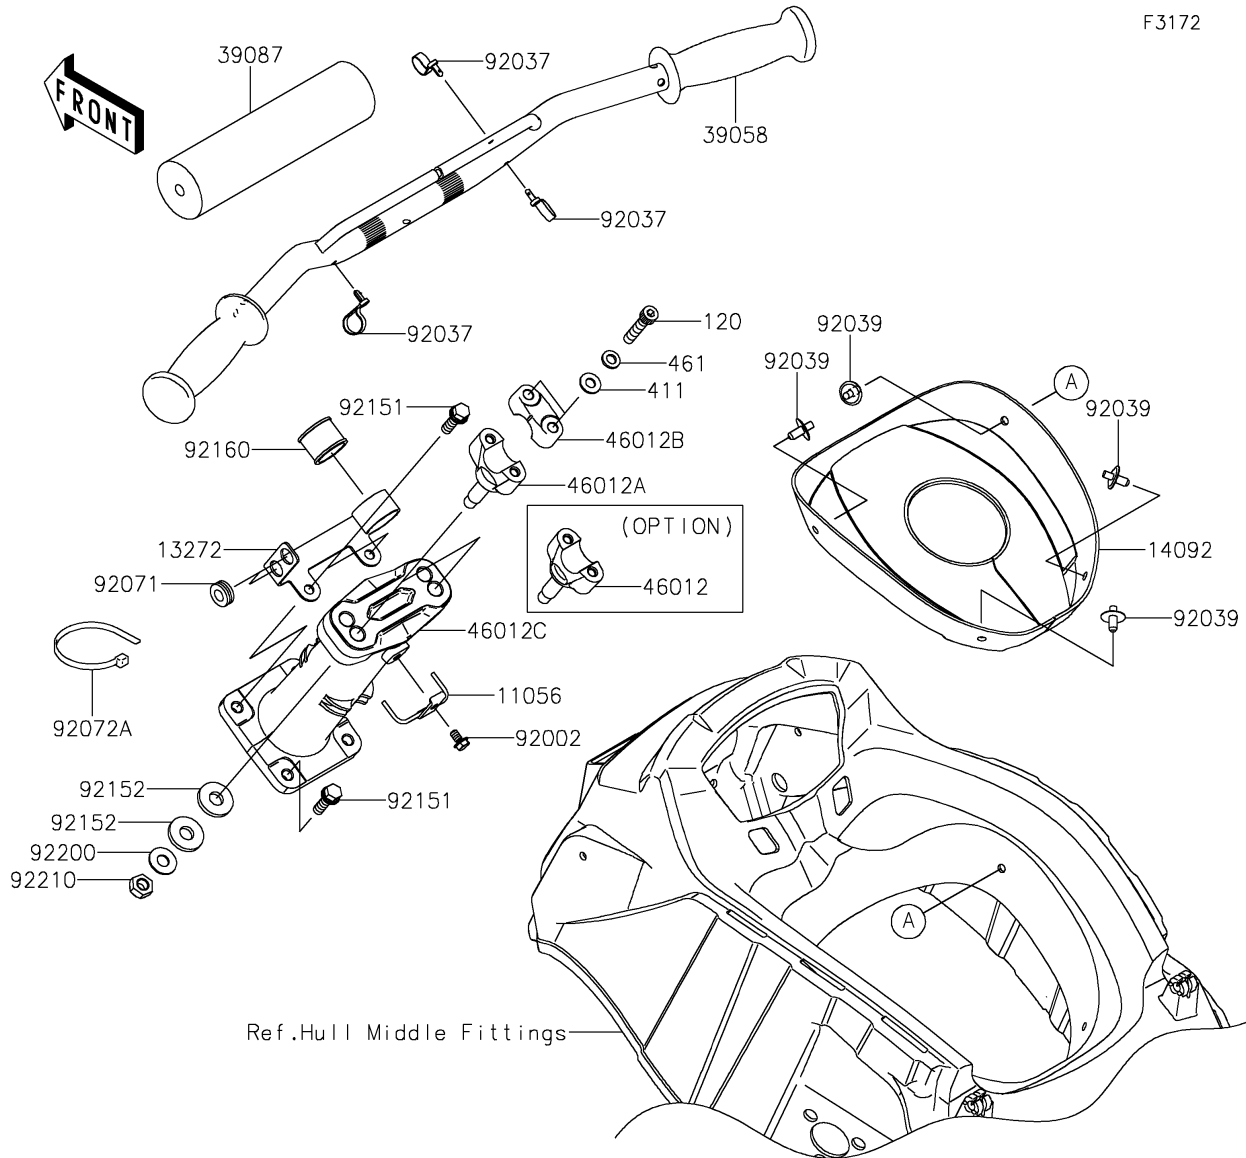

2020 JET SKI® ULTRA® 310R

PARTS DIAGRAM

Handlebar

F3172

2020 JET SKI® ULTRA® 310R

PARTS LIST

Handlebar

ITEM NAME

PART NUMBER

QUANTITY
