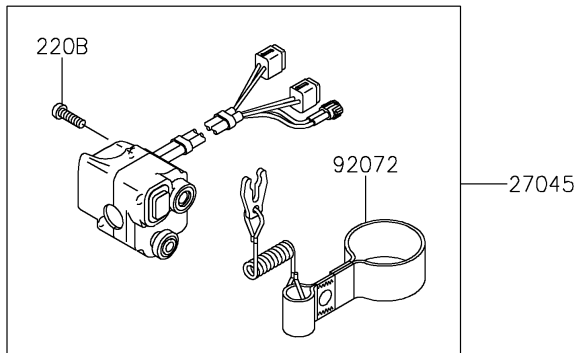

2020 JET SKI® ULTRA® 310R

PARTS DIAGRAM

Handlebar

F3172

2020 JET SKI® ULTRA® 310R

PARTS LIST

Handlebar

ITEM NAME

PART NUMBER

QUANTITY
