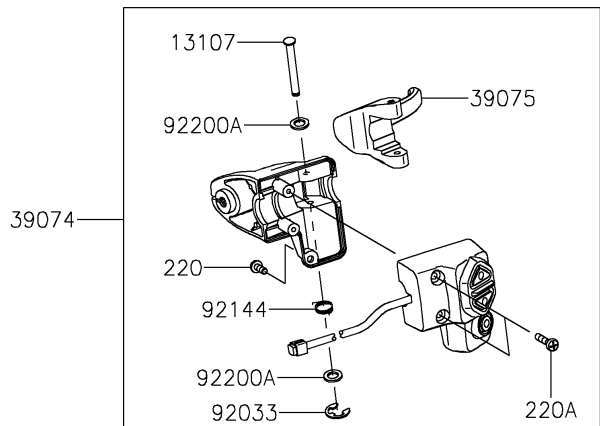

2020 JET SKI® ULTRA® 310R

PARTS DIAGRAM

Handlebar

F3172

2020 JET SKI® ULTRA® 310R

PARTS LIST

Handlebar

ITEM NAME

PART NUMBER

QUANTITY
