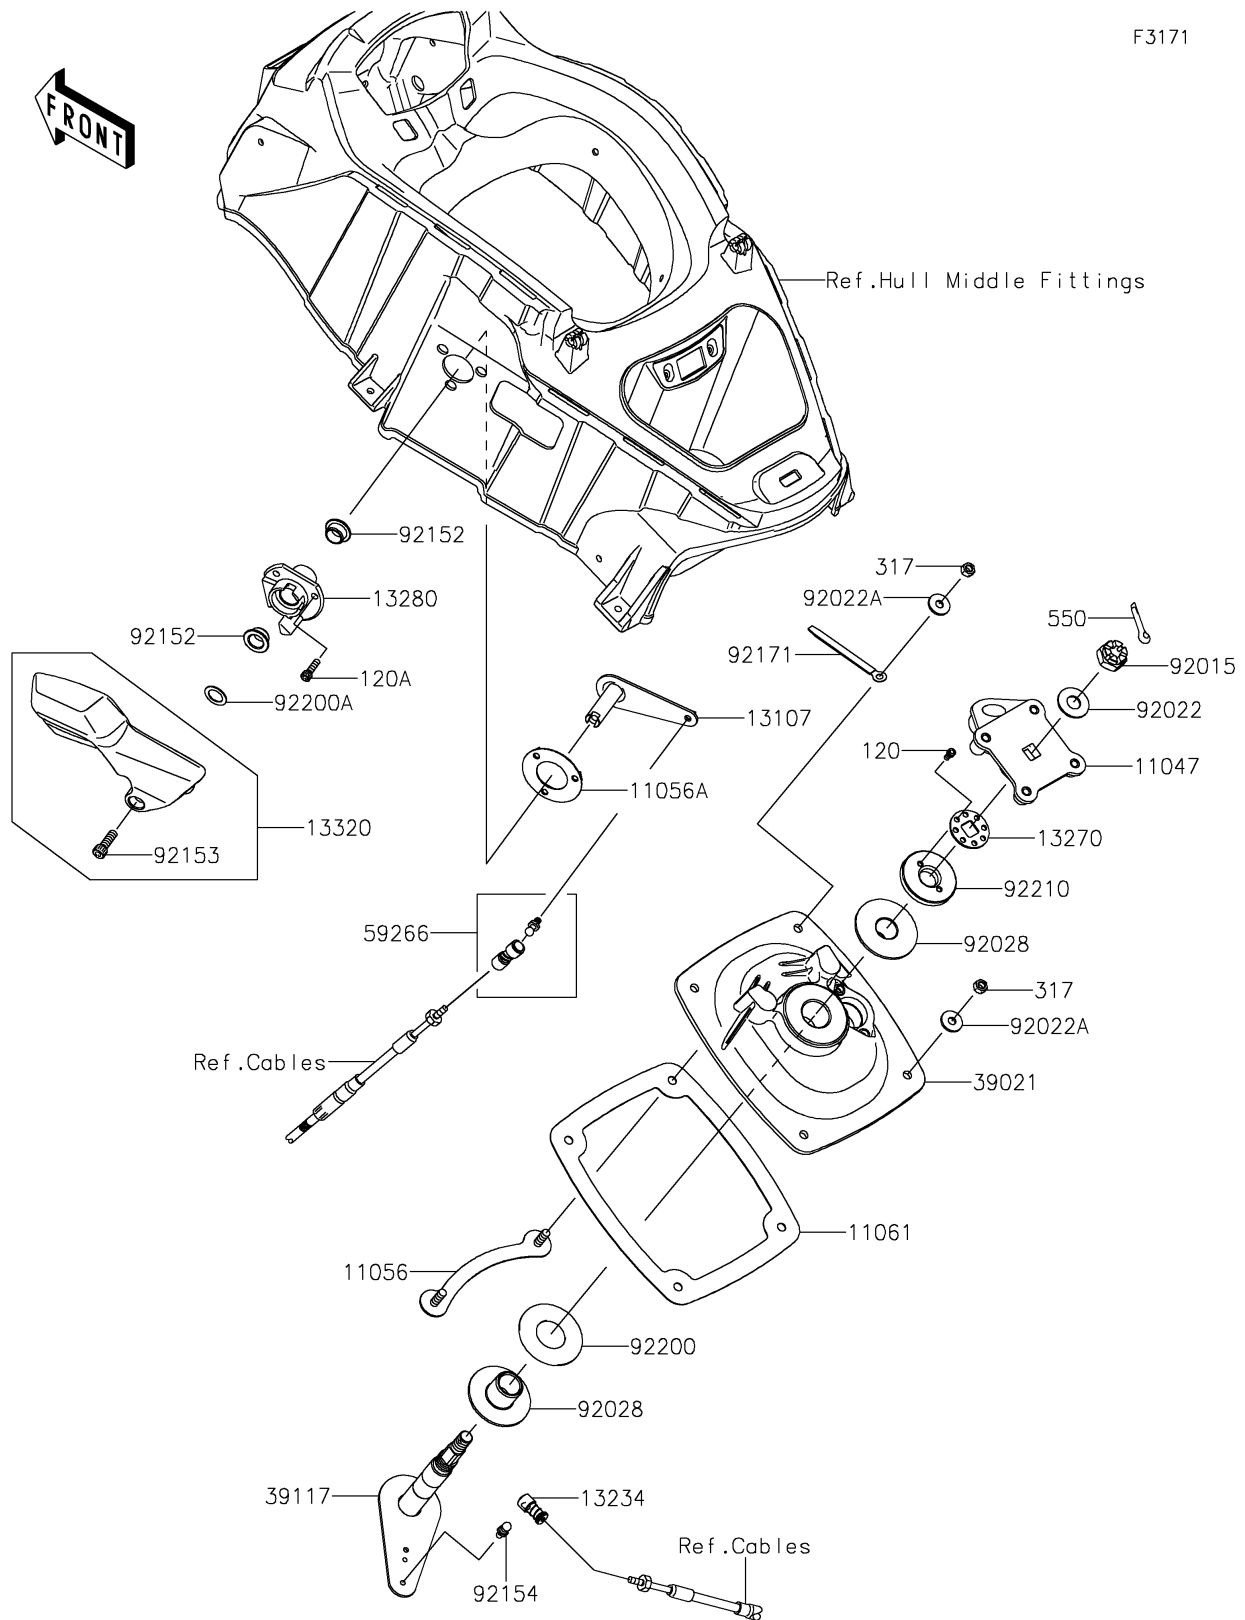

2020 JET SKI® ULTRA® 310R

PARTS DIAGRAM

Handle Pole

F3171

2020 JET SKI® ULTRA® 310R

PARTS LIST

Handle Pole

ITEM NAME

PART NUMBER

QUANTITY
