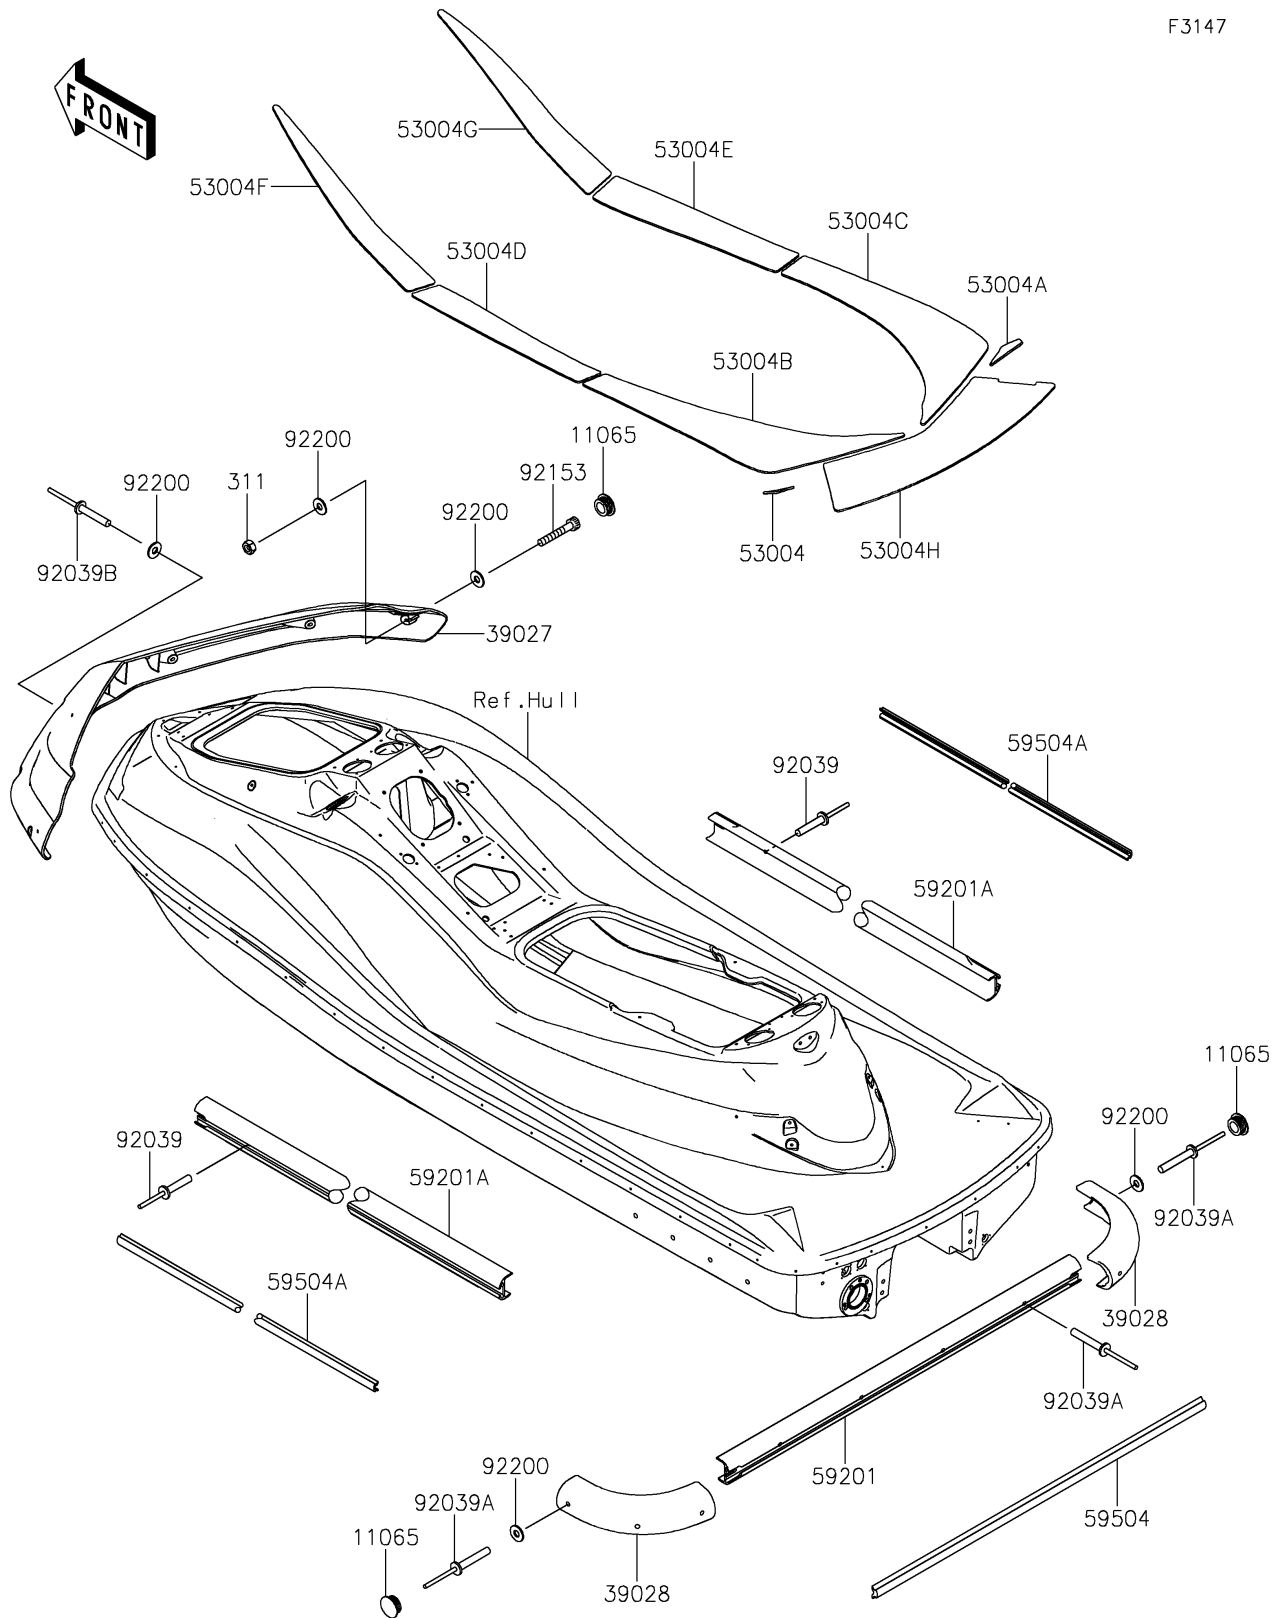

2020 JET SKI® ULTRA® 310R

PARTS DIAGRAM

Pads

F3147

2020 JET SKI® ULTRA® 310R

PARTS LIST

Pads

ITEM NAME

PART NUMBER

QUANTITY
