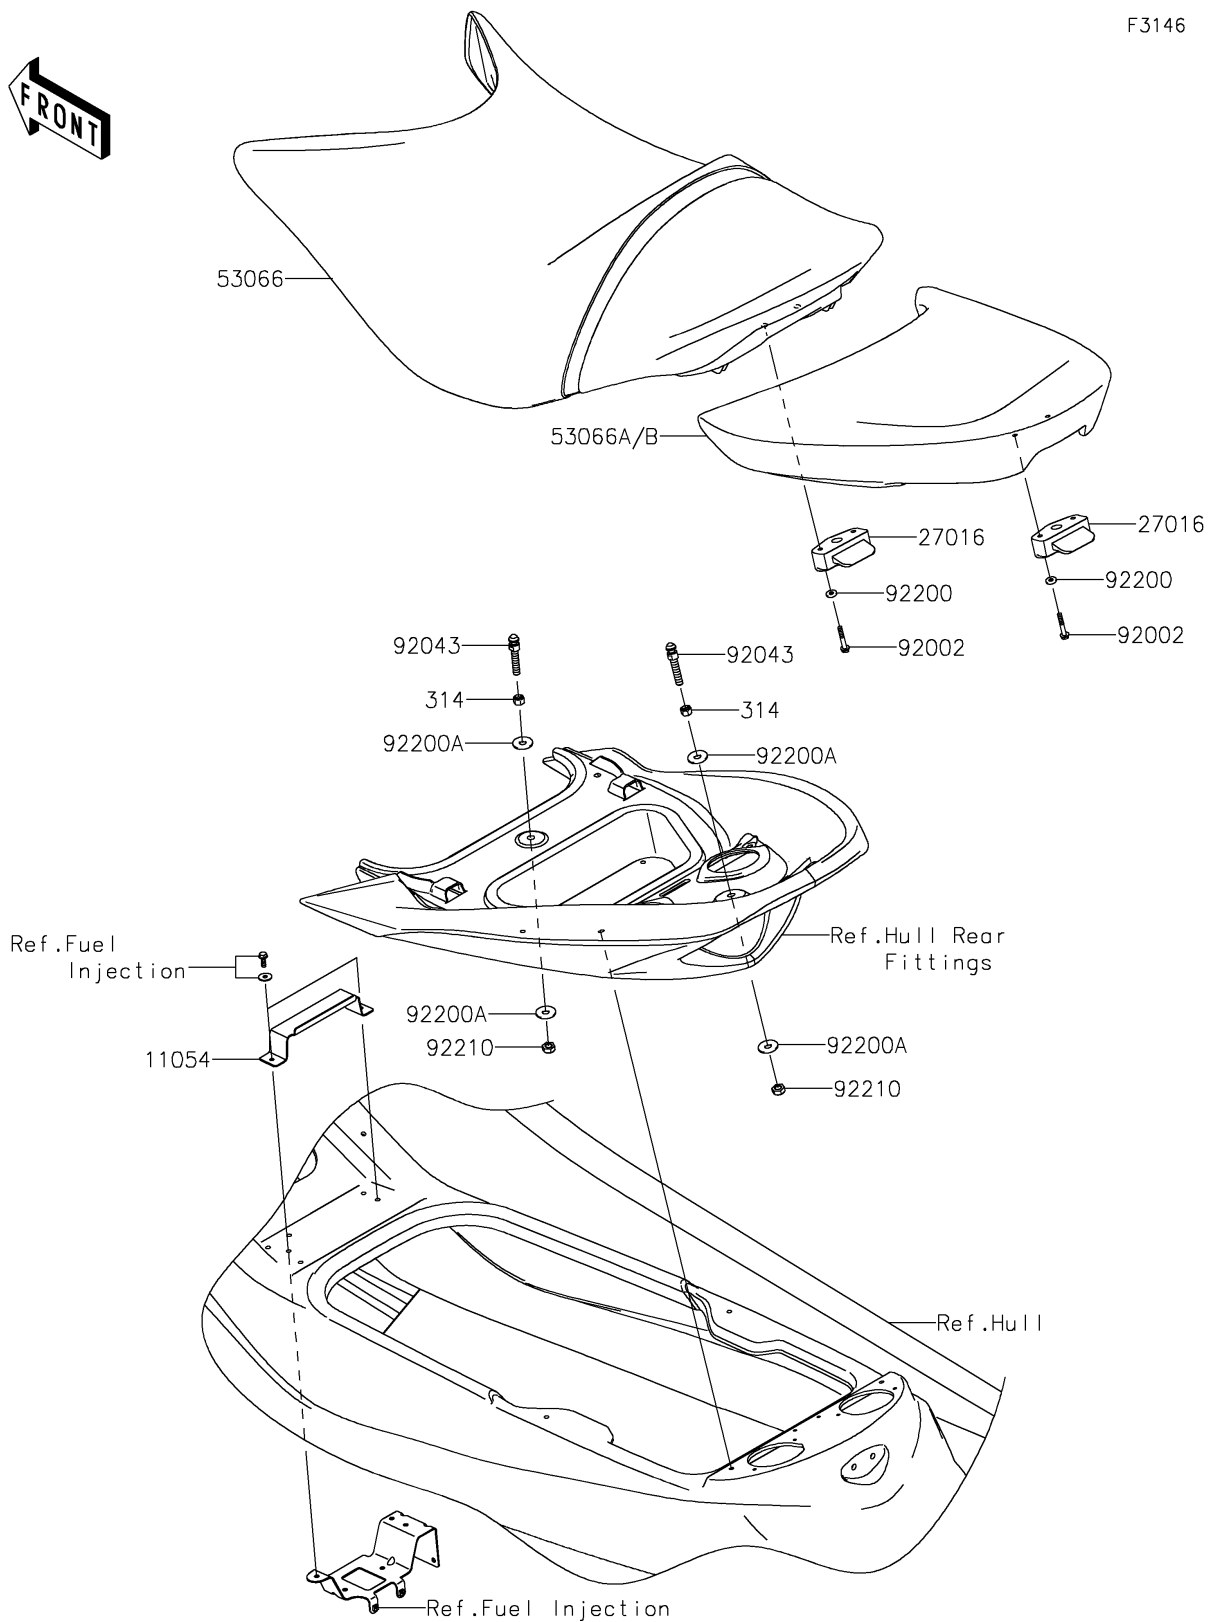

2020 JET SKI® ULTRA® 310R

PARTS DIAGRAM

Seat

F3146

2020 JET SKI® ULTRA® 310R

PARTS LIST

Seat

ITEM NAME

PART NUMBER

QUANTITY
