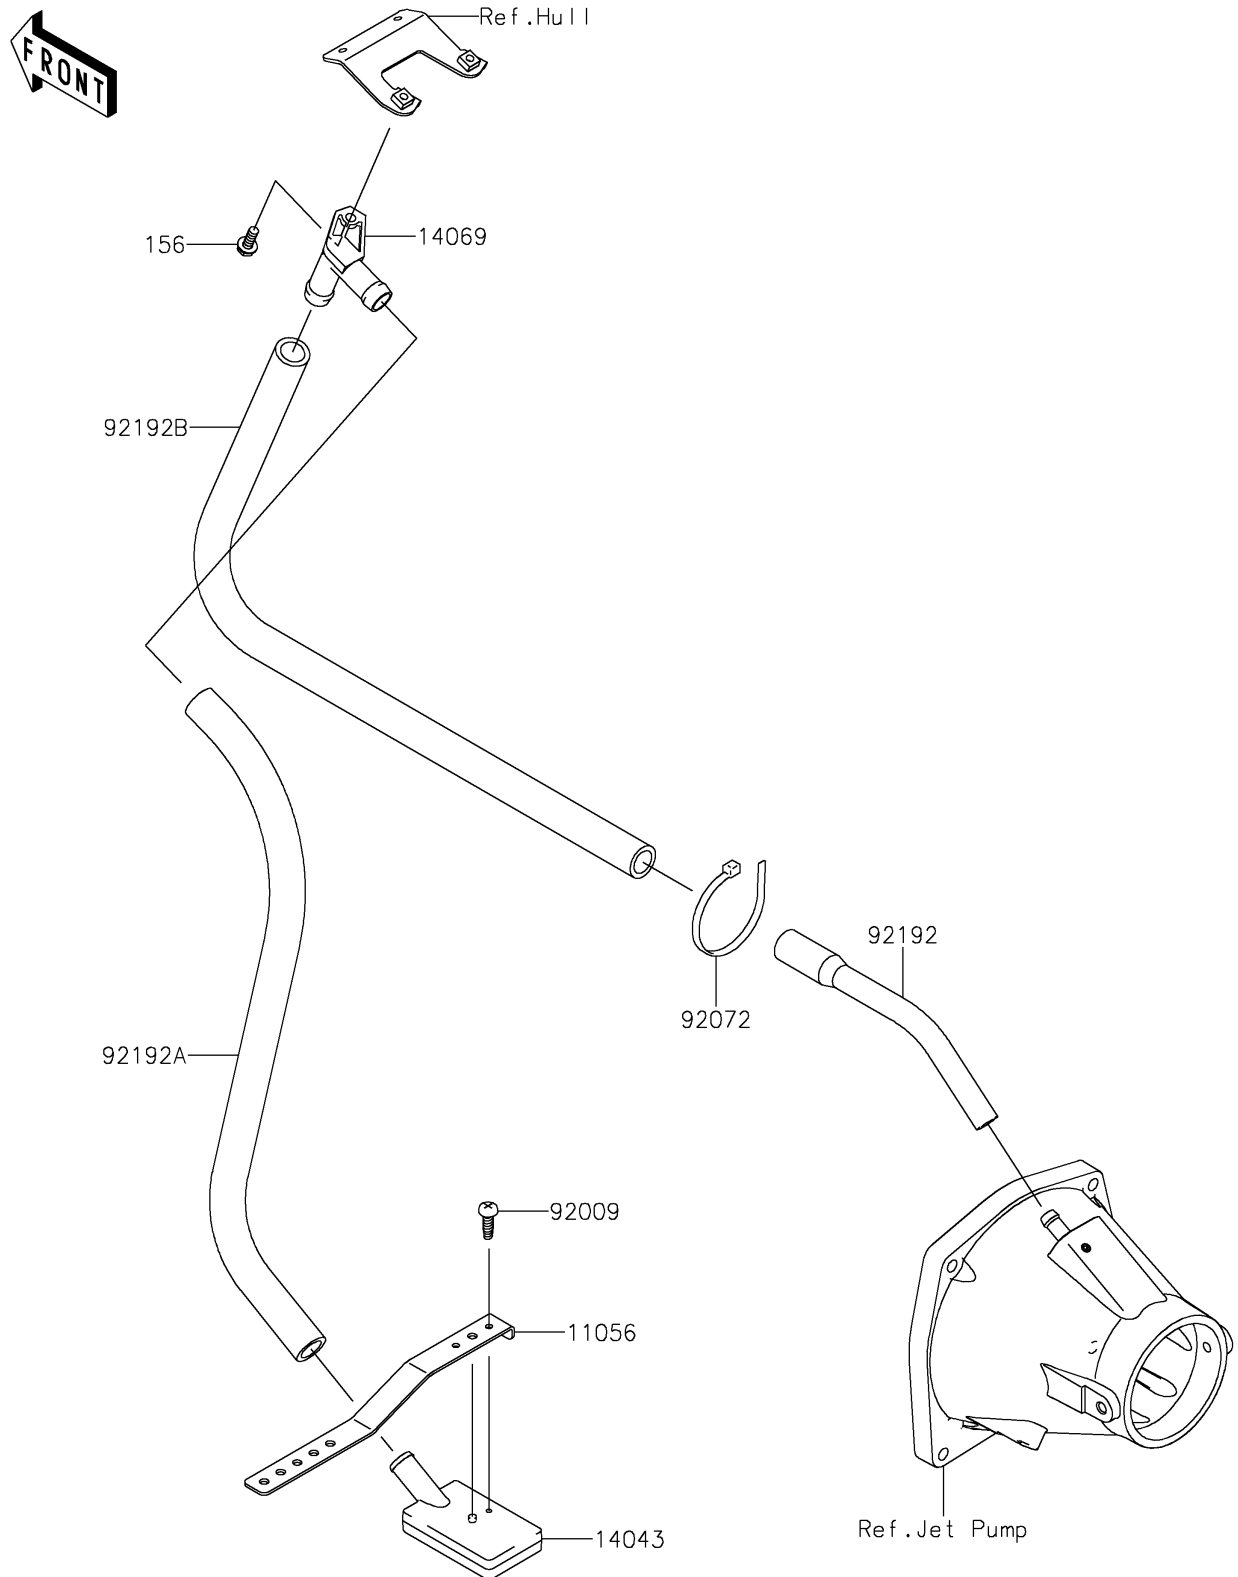

2020 JET SKI® ULTRA® 310R

PARTS DIAGRAM

Bilge System

F3145

2020 JET SKI® ULTRA® 310R

PARTS LIST

Bilge System

ITEM NAME

PART NUMBER

QUANTITY
