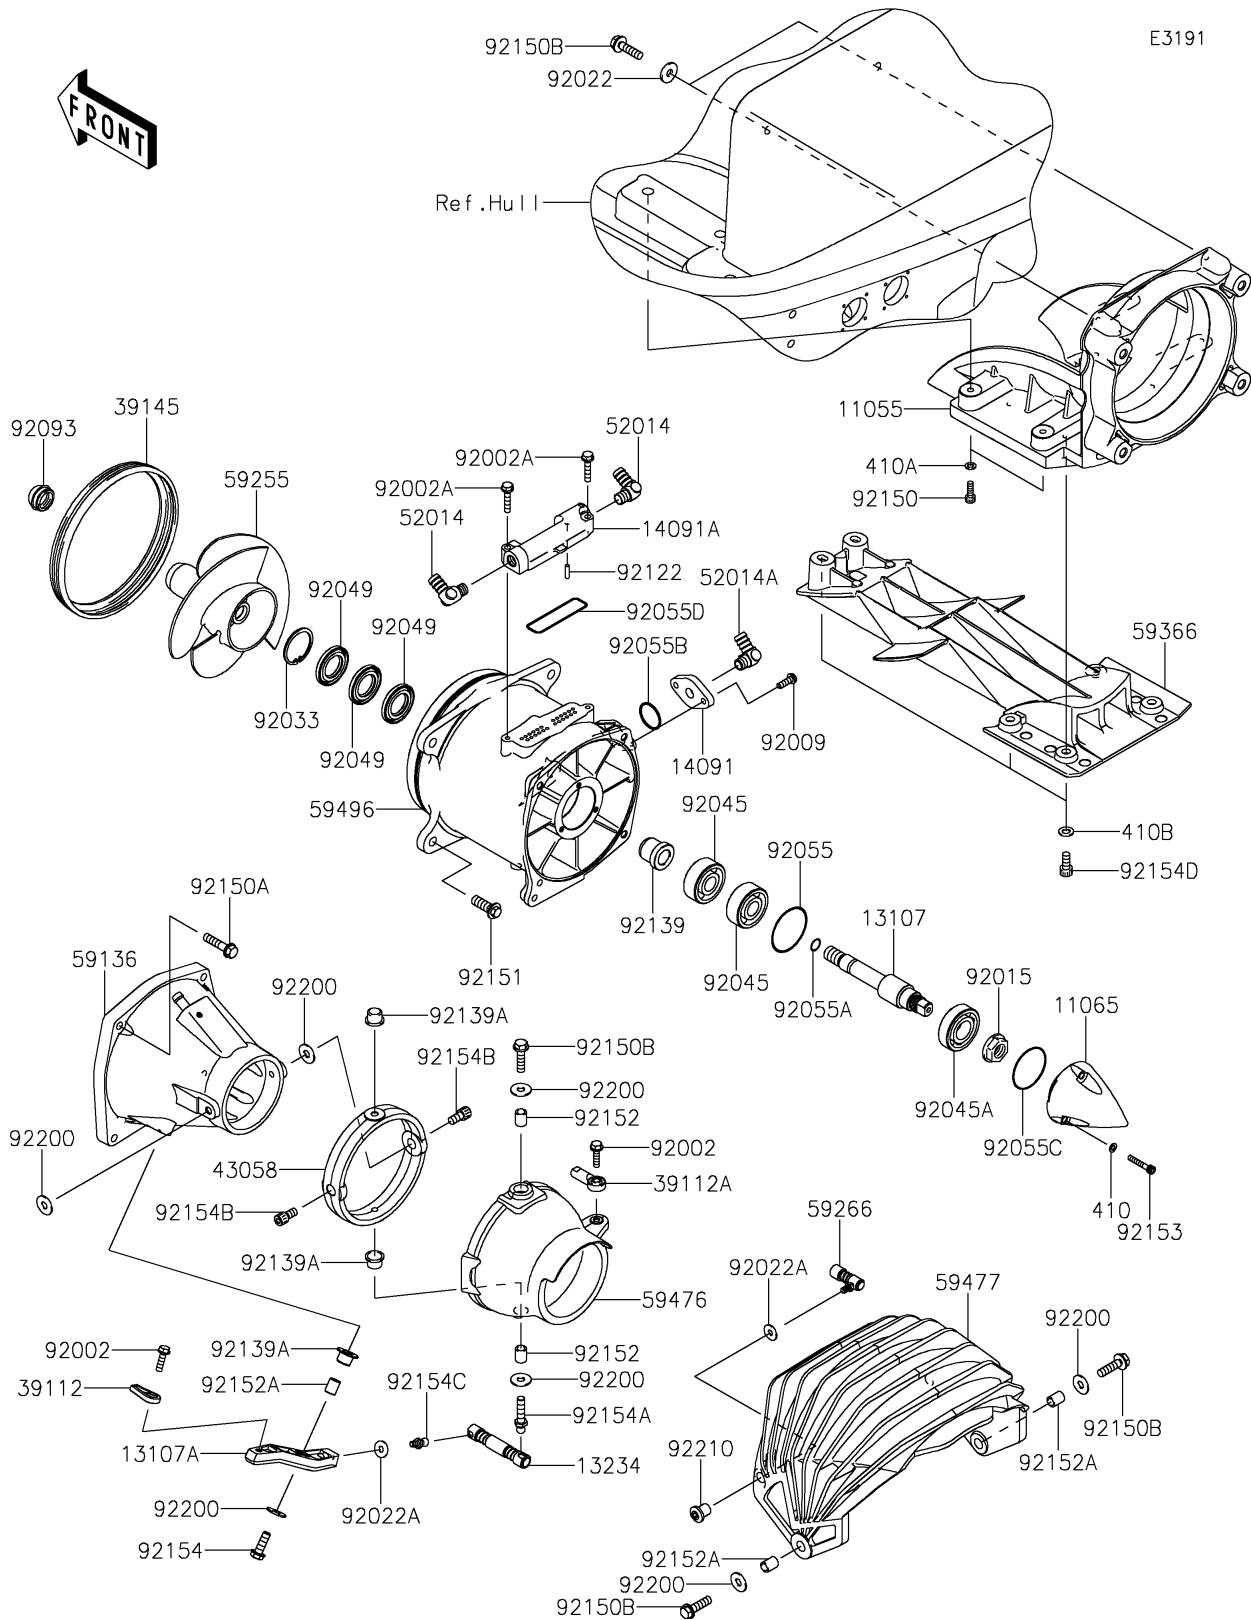

2020 JET SKI® ULTRA® 310R

PARTS DIAGRAM

Jet Pump

2020 JET SKI® ULTRA® 310R

PARTS LIST

Jet Pump

ITEM NAME

PART NUMBER

QUANTITY
