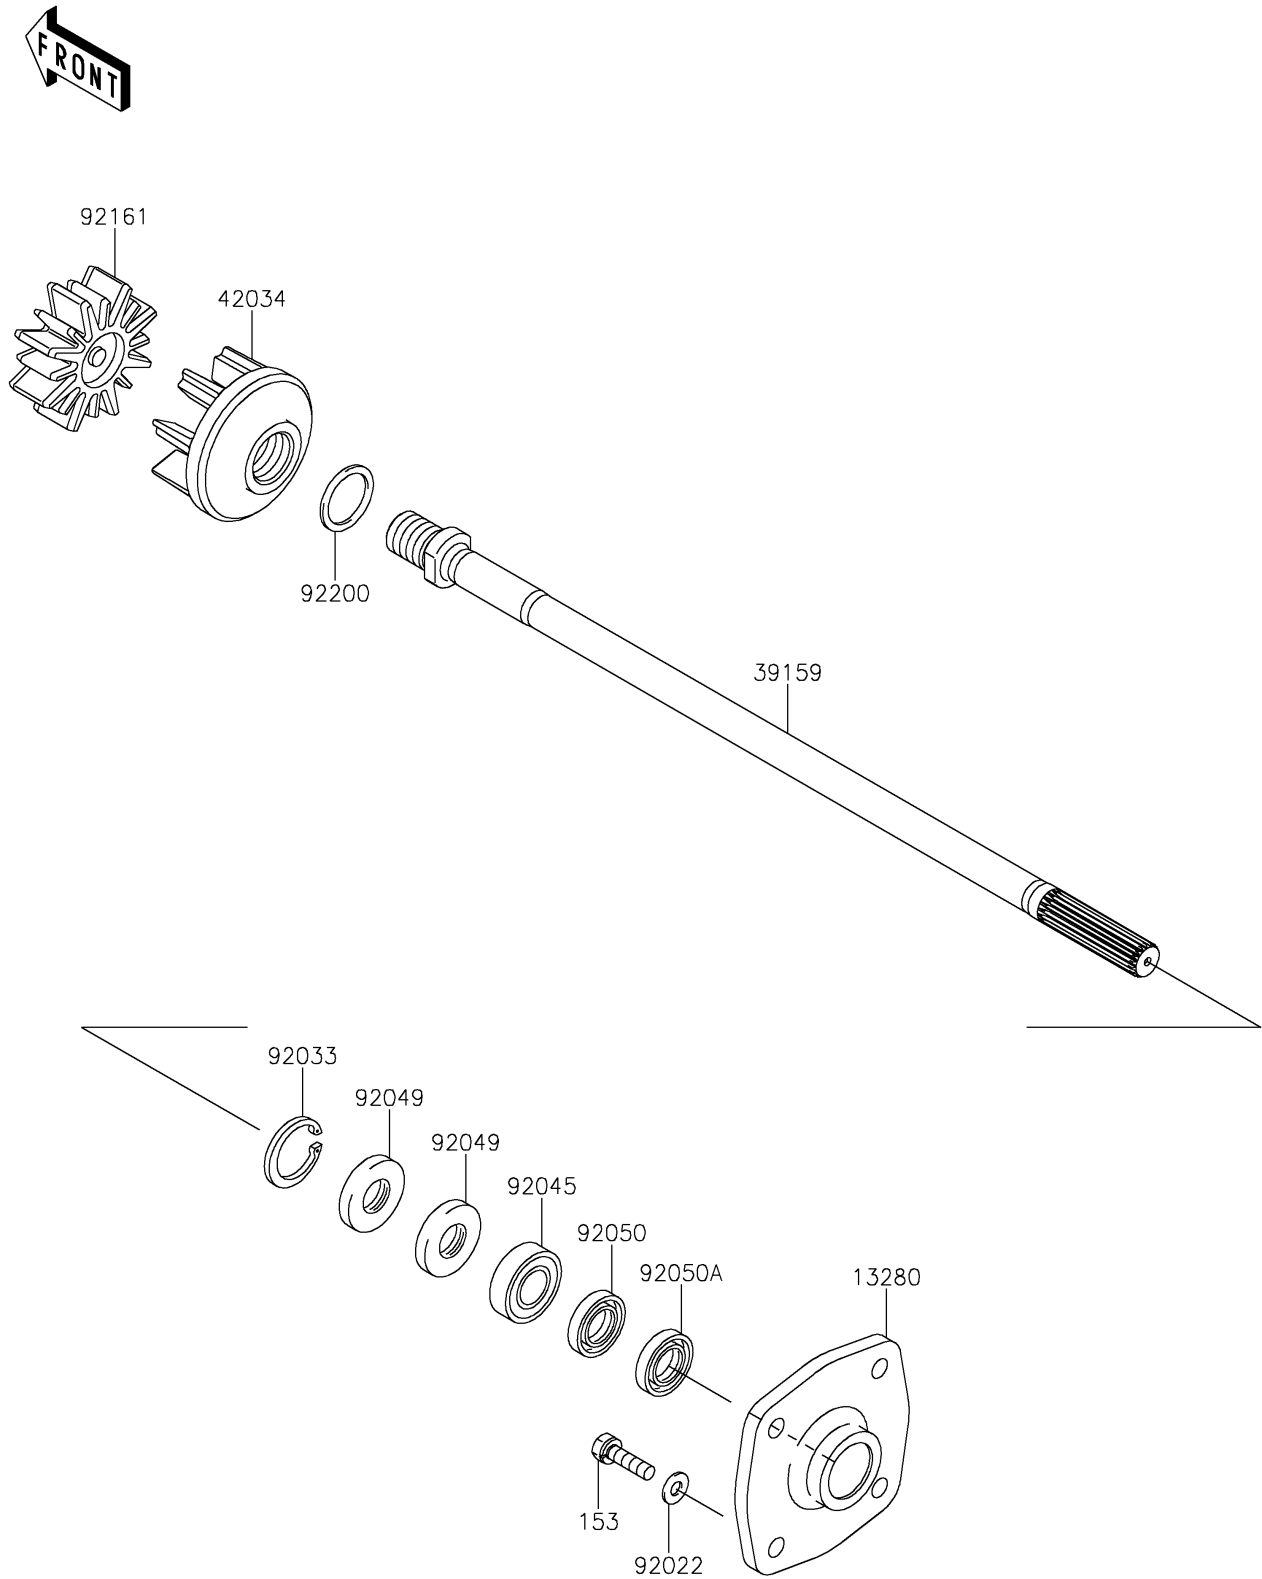

2020 JET SKI® ULTRA® 310R

PARTS DIAGRAM

Drive Shaft

E3134

2020 JET SKI® ULTRA® 310R

PARTS LIST

Drive Shaft

ITEM NAME

PART NUMBER

QUANTITY
