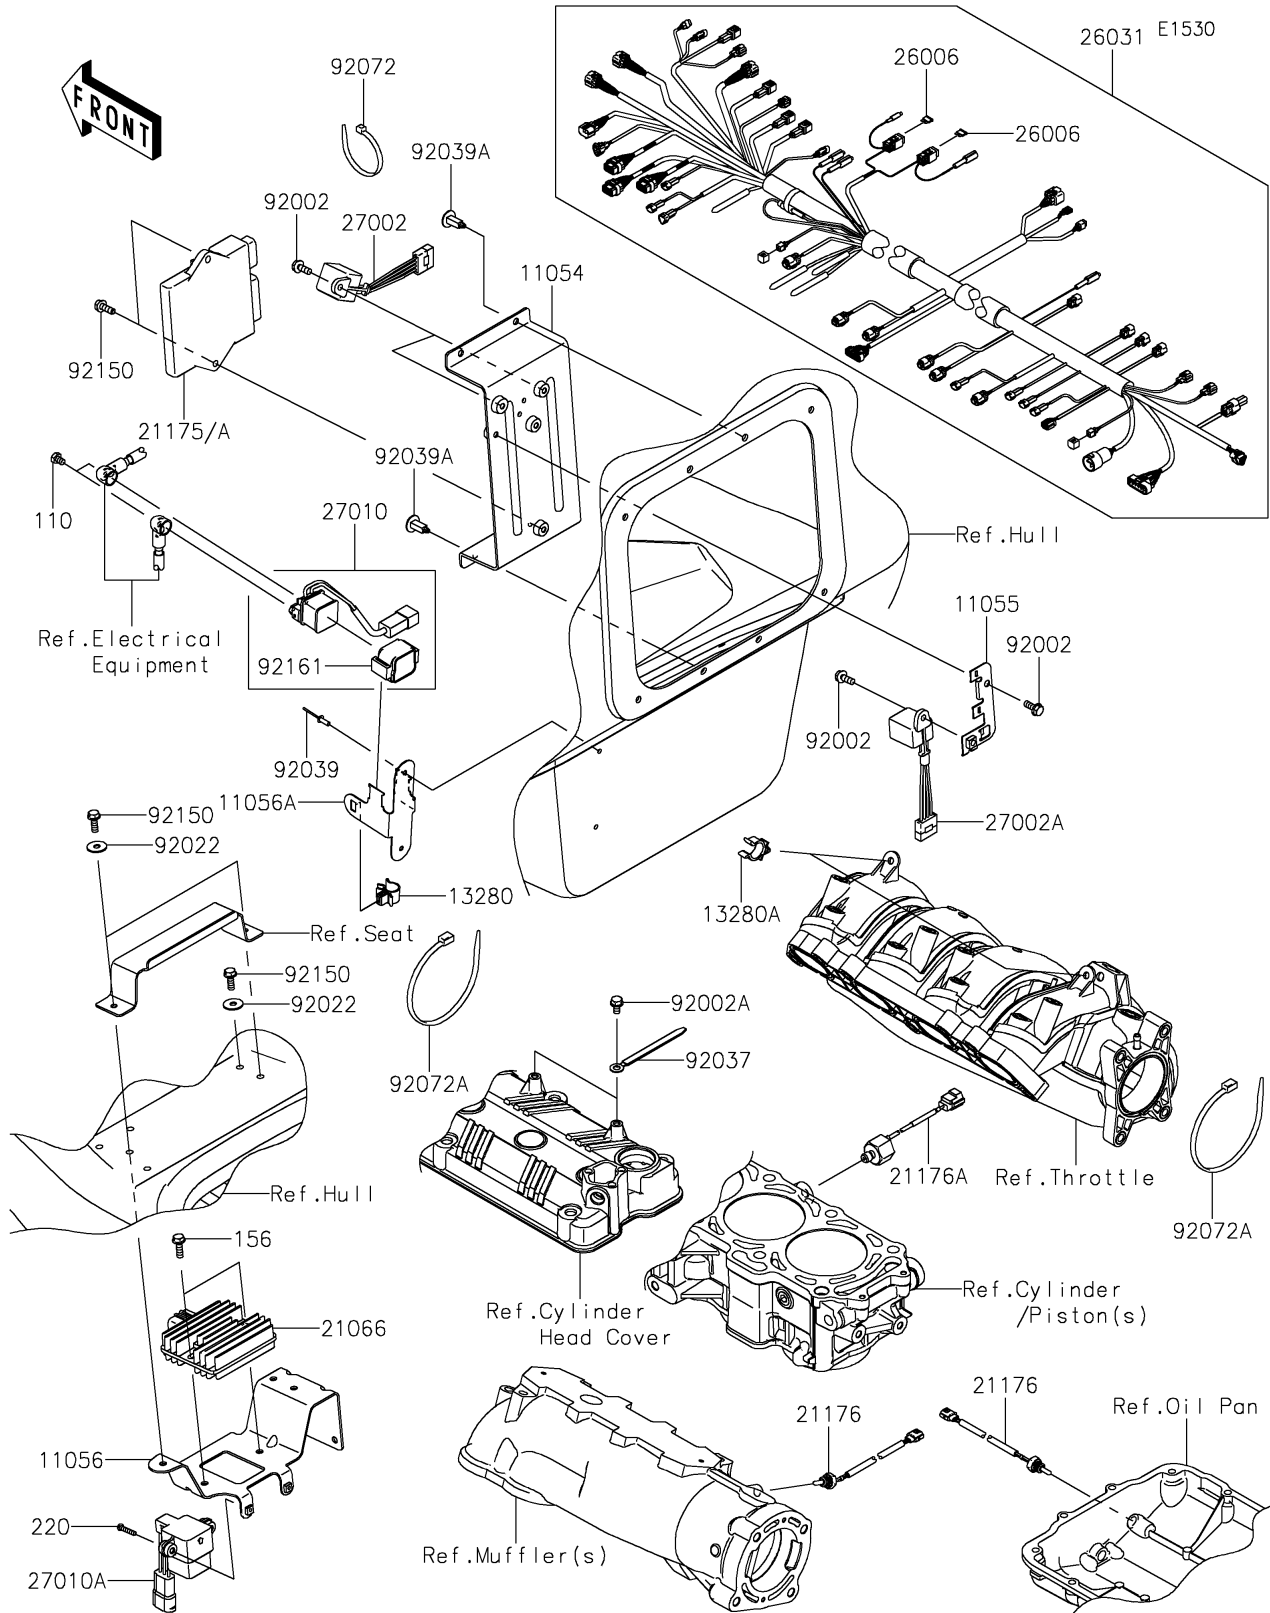

2020 JET SKI® ULTRA® 310R

PARTS DIAGRAM

Fuel Injection

2020 JET SKI® ULTRA® 310R

PARTS LIST Fuel Injection

ITEM NAME

PART NUMBER

QUANTITY
