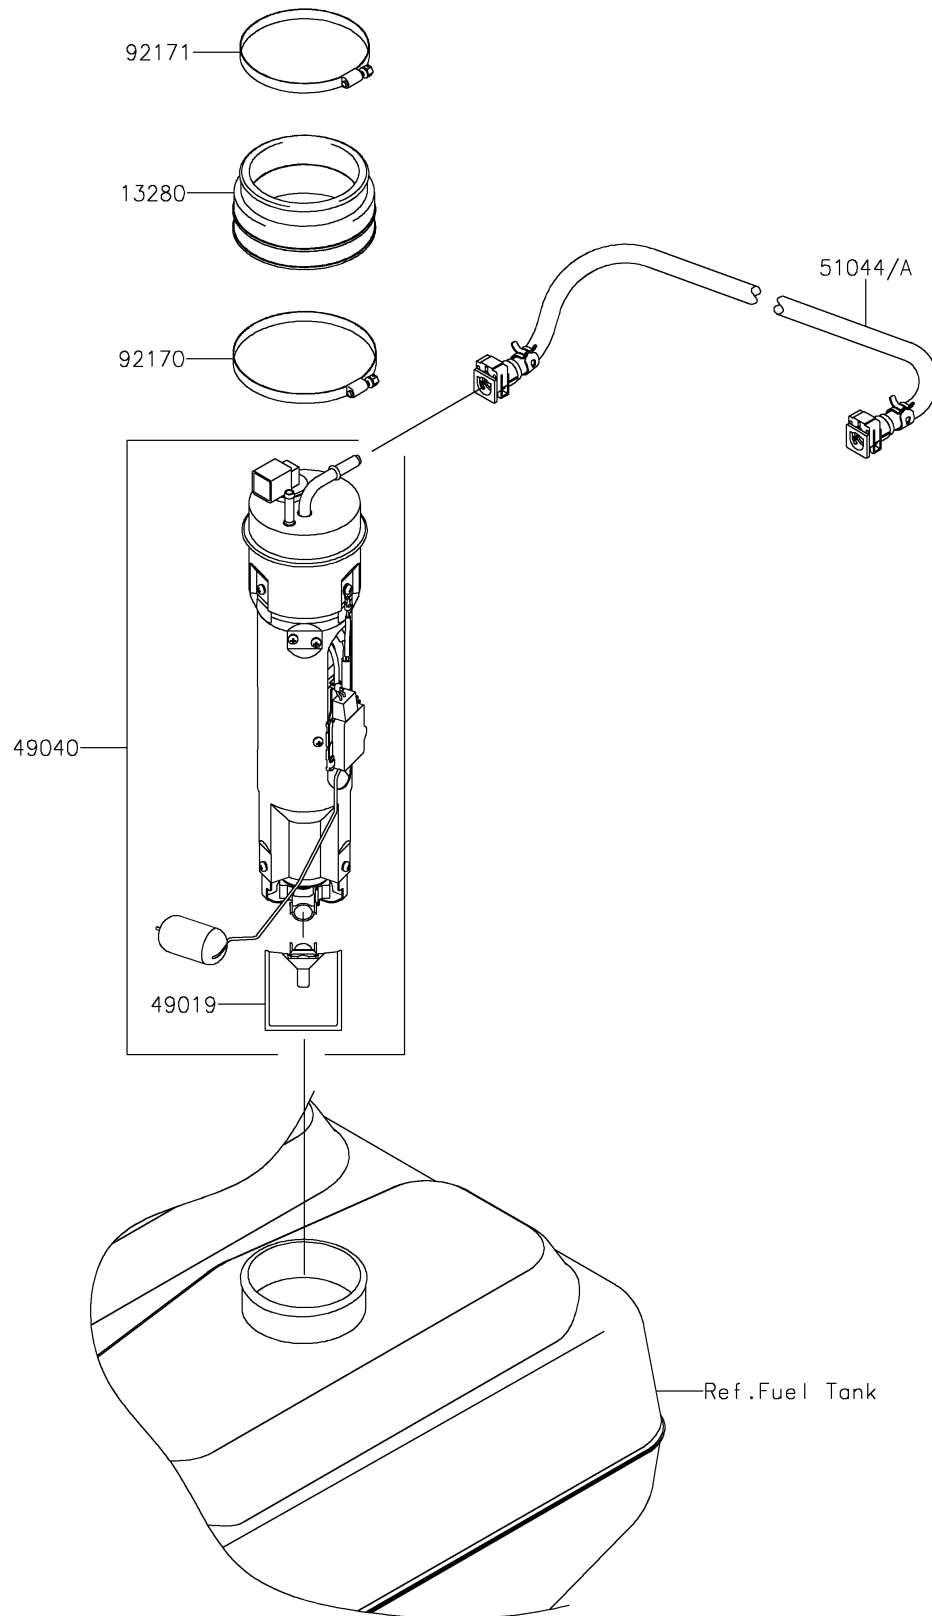

2020 JET SKI® ULTRA® 310R

PARTS DIAGRAM

Fuel Pump

E1520

2020 JET SKI® ULTRA® 310R

PARTS LIST

Fuel Pump

ITEM NAME

PART NUMBER

QUANTITY
