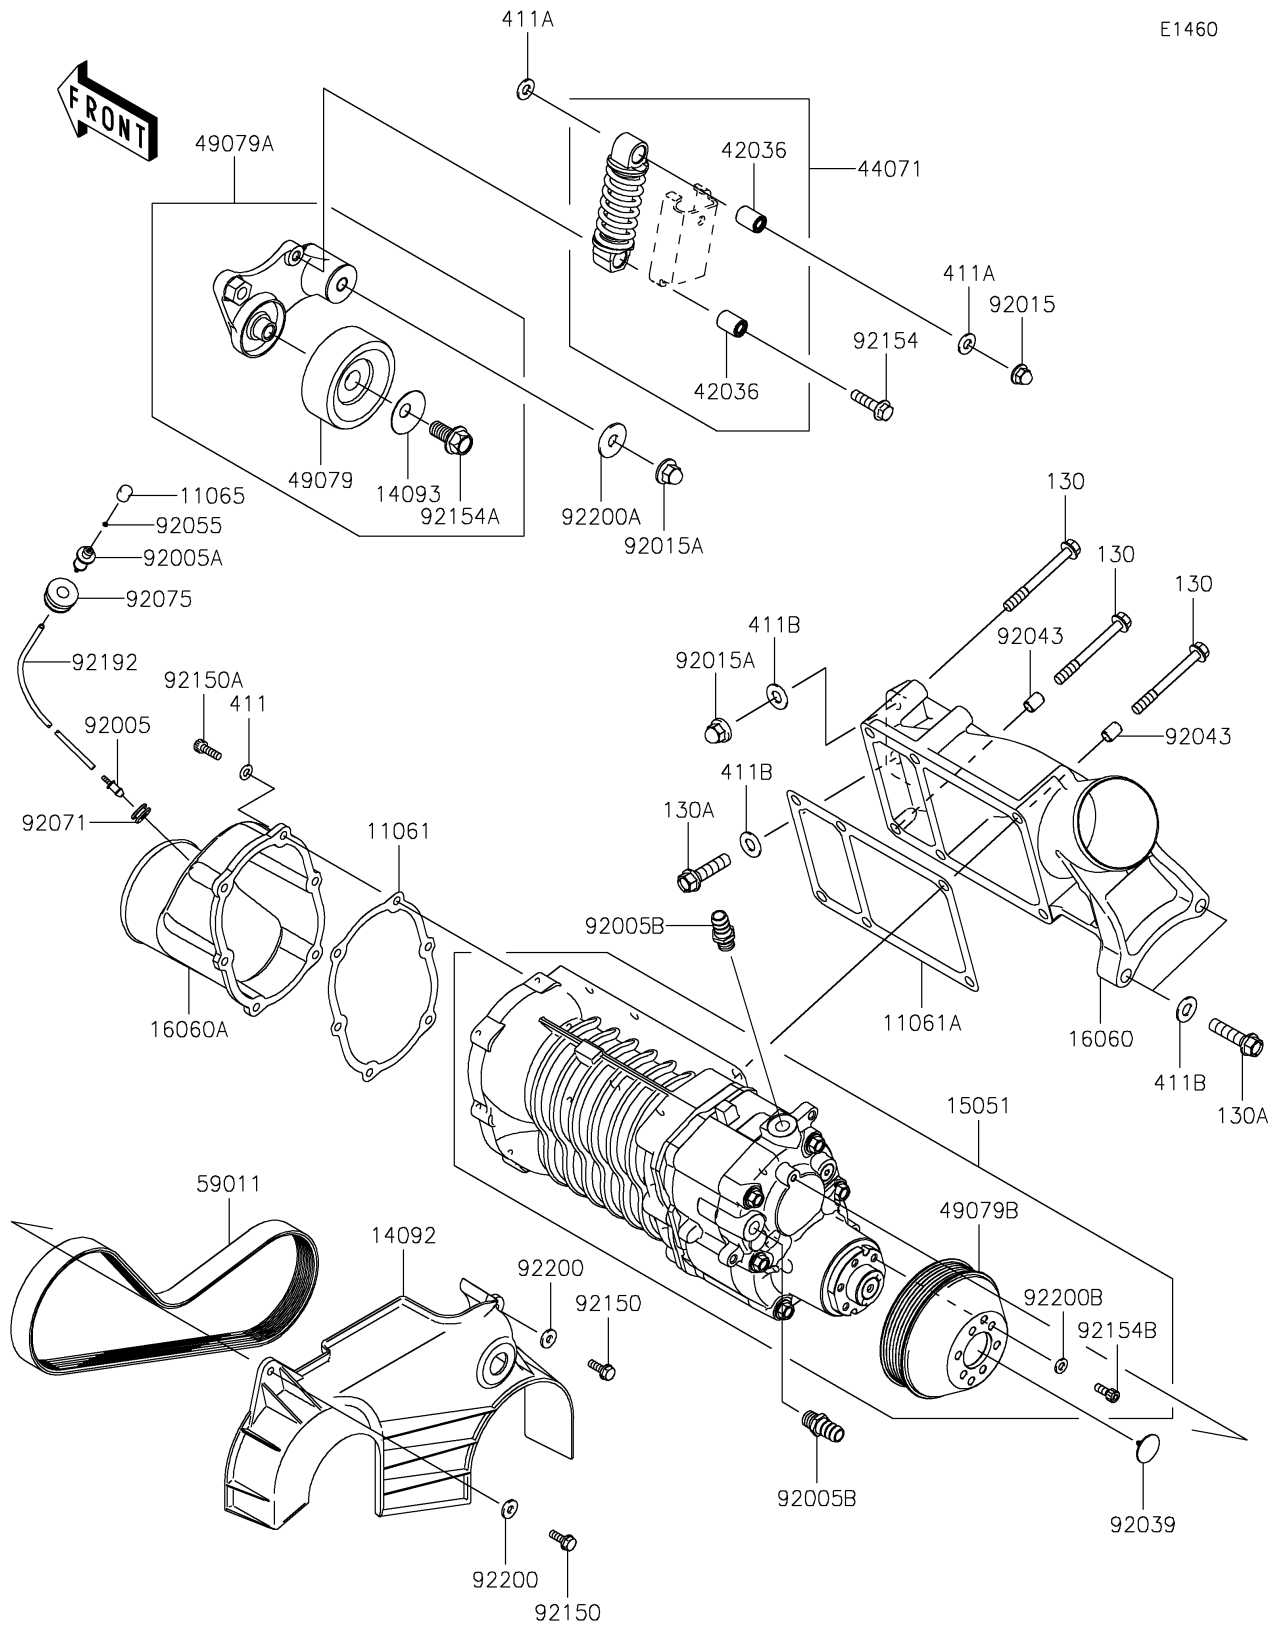

2020 JET SKI® ULTRA® 310R

PARTS DIAGRAM

Super Charger