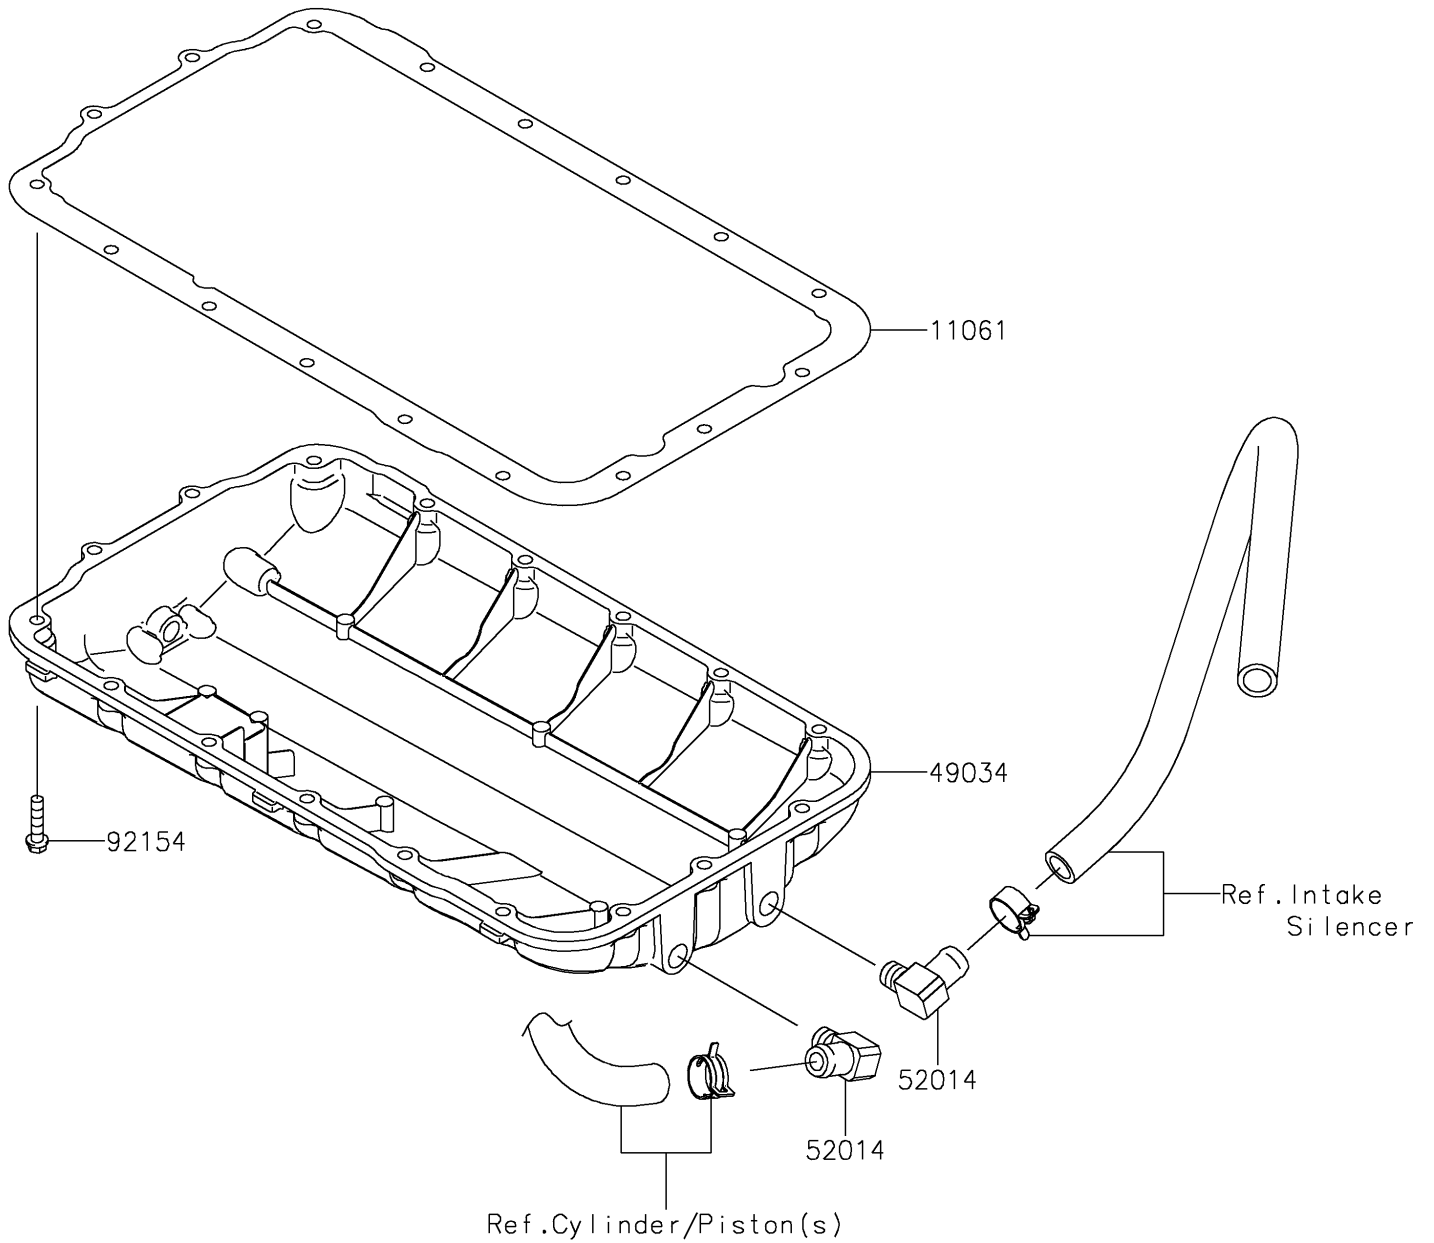

2020 JET SKI® ULTRA® 310R

PARTS DIAGRAM

Oil Pan

E1434

2020 JET SKI® ULTRA® 310R

PARTS LIST

Oil Pan

ITEM NAME

PART NUMBER

QUANTITY
