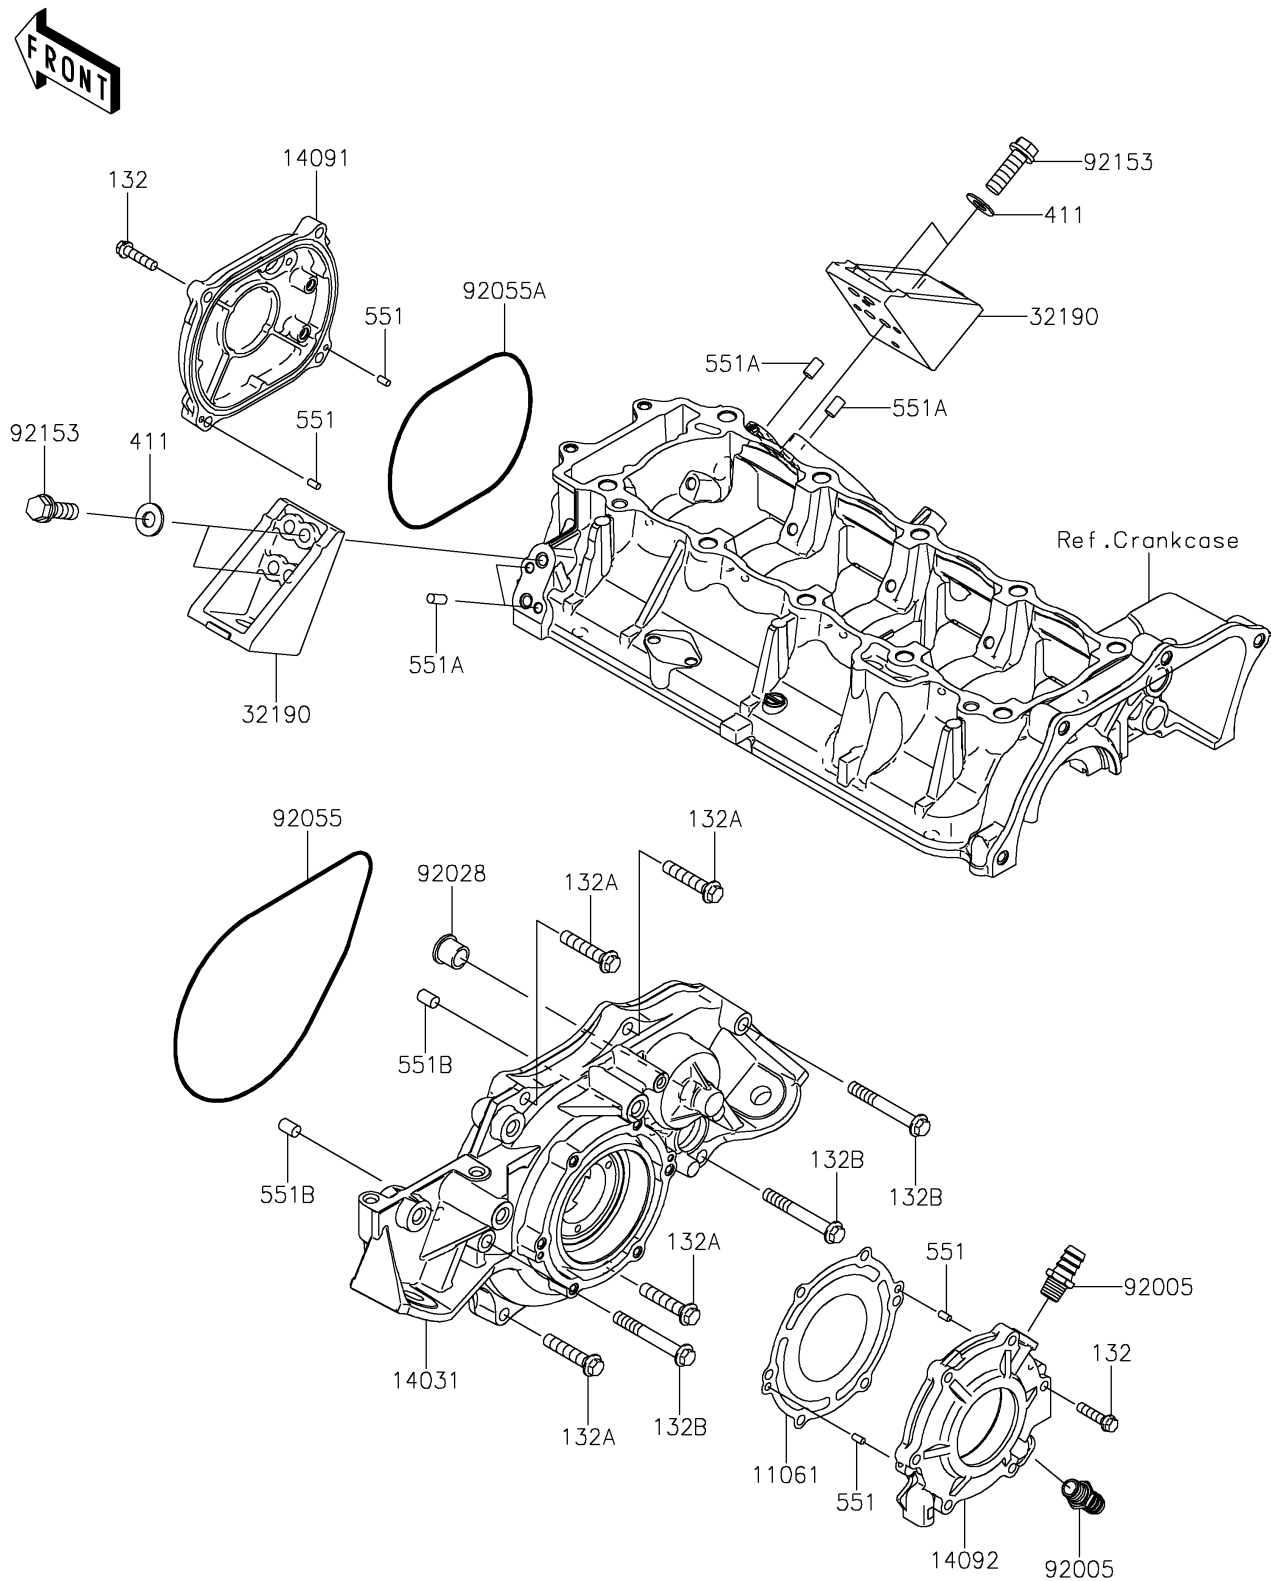

2020 JET SKI® ULTRA® 310R

PARTS DIAGRAM

Engine Cover(s)

E1431

2020 JET SKI® ULTRA® 310R

PARTS LIST

Engine Cover(s)

ITEM NAME

PART NUMBER

QUANTITY
