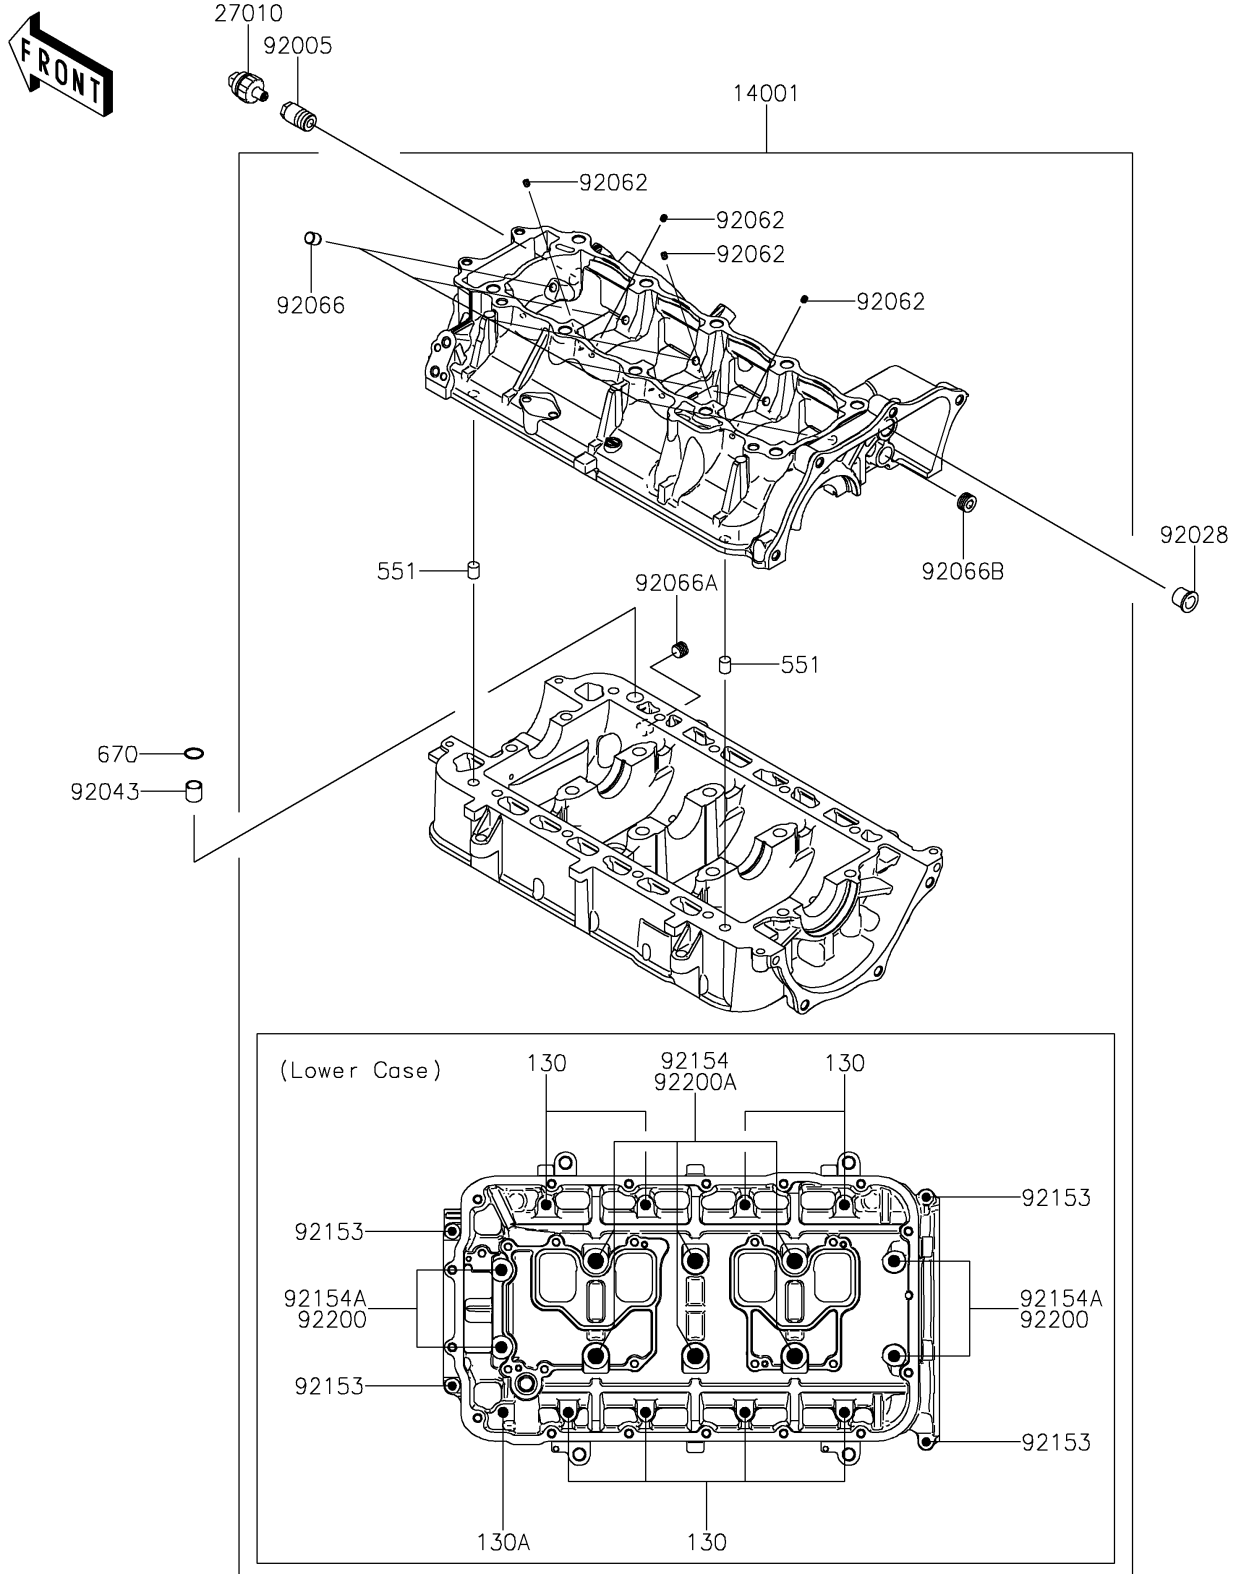

2020 JET SKI® ULTRA® 310R

PARTS DIAGRAM

Crankcase

E1411

2020 JET SKI® ULTRA® 310R

PARTS LIST

Crankcase

ITEM NAME

PART NUMBER

QUANTITY
