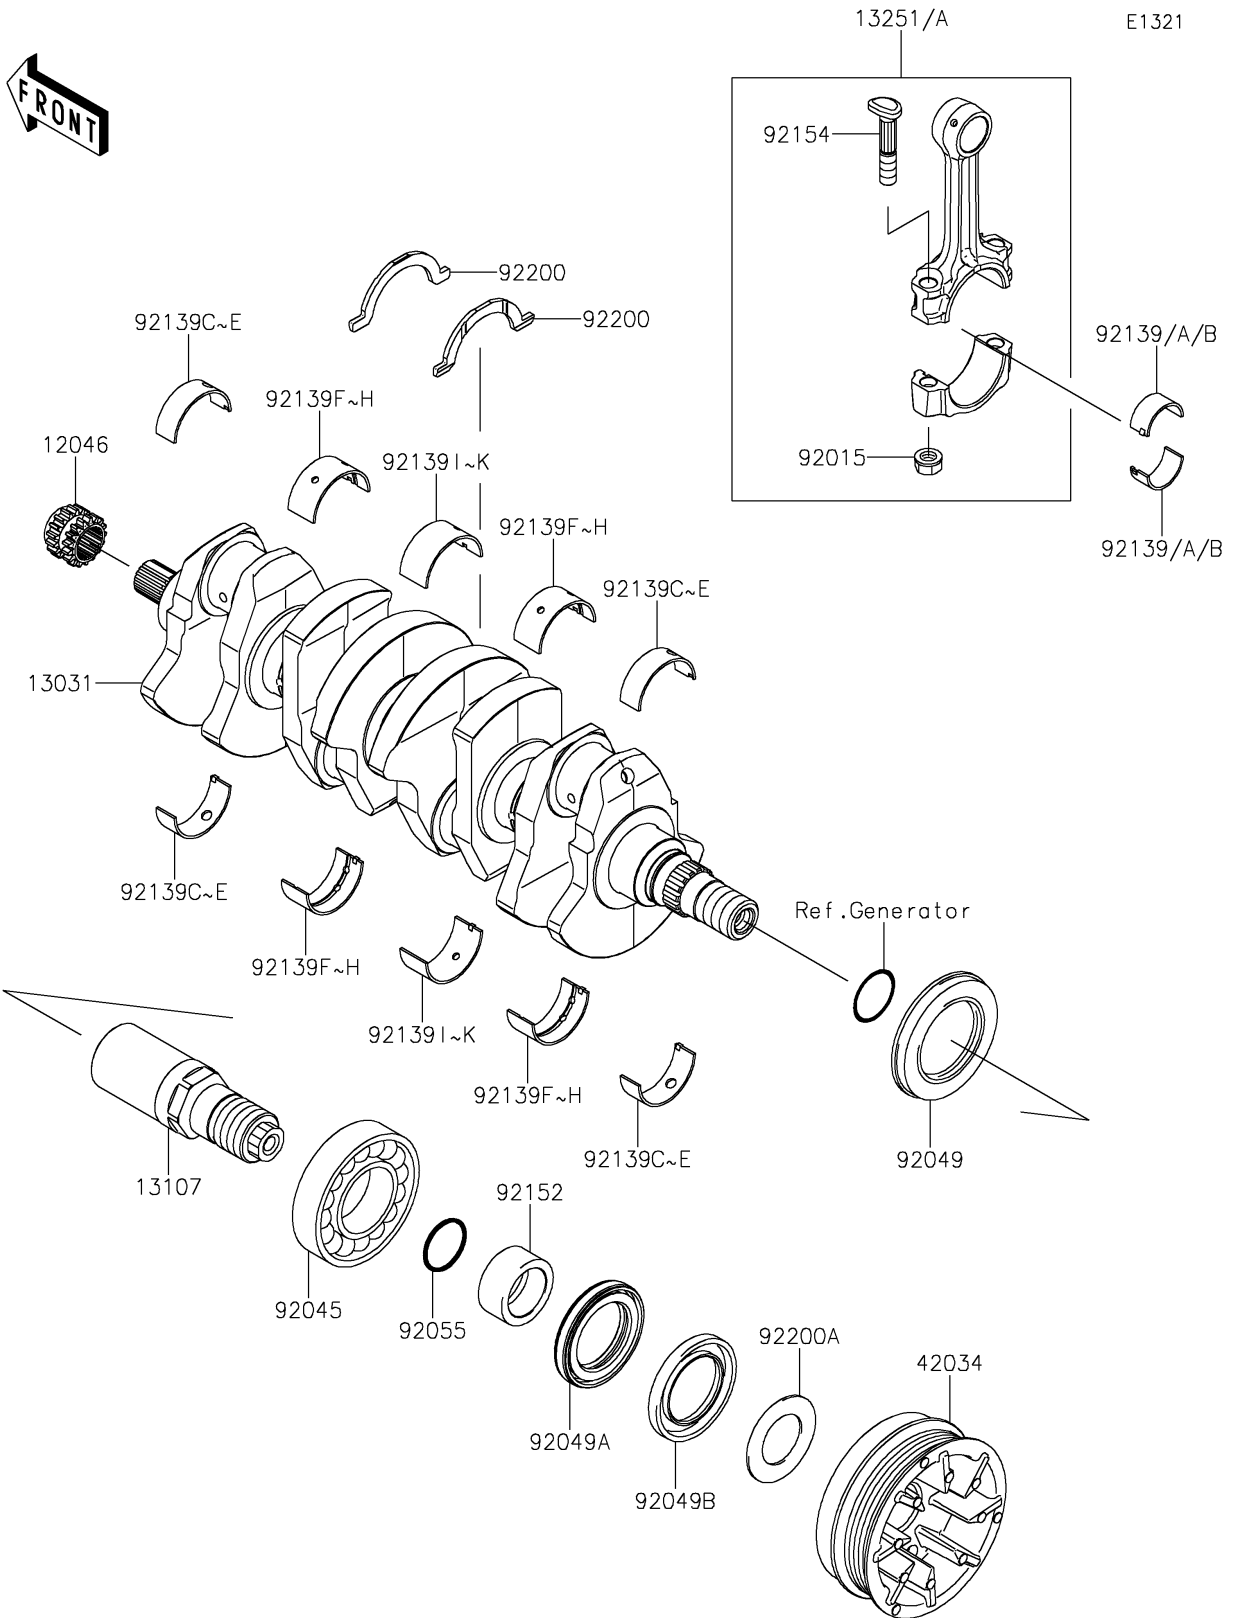

2020 JET SKI® ULTRA® 310R

PARTS DIAGRAM

Crankshaft

2020 JET SKI® ULTRA® 310R

PARTS LIST

Crankshaft

ITEM NAME

PART NUMBER

QUANTITY
