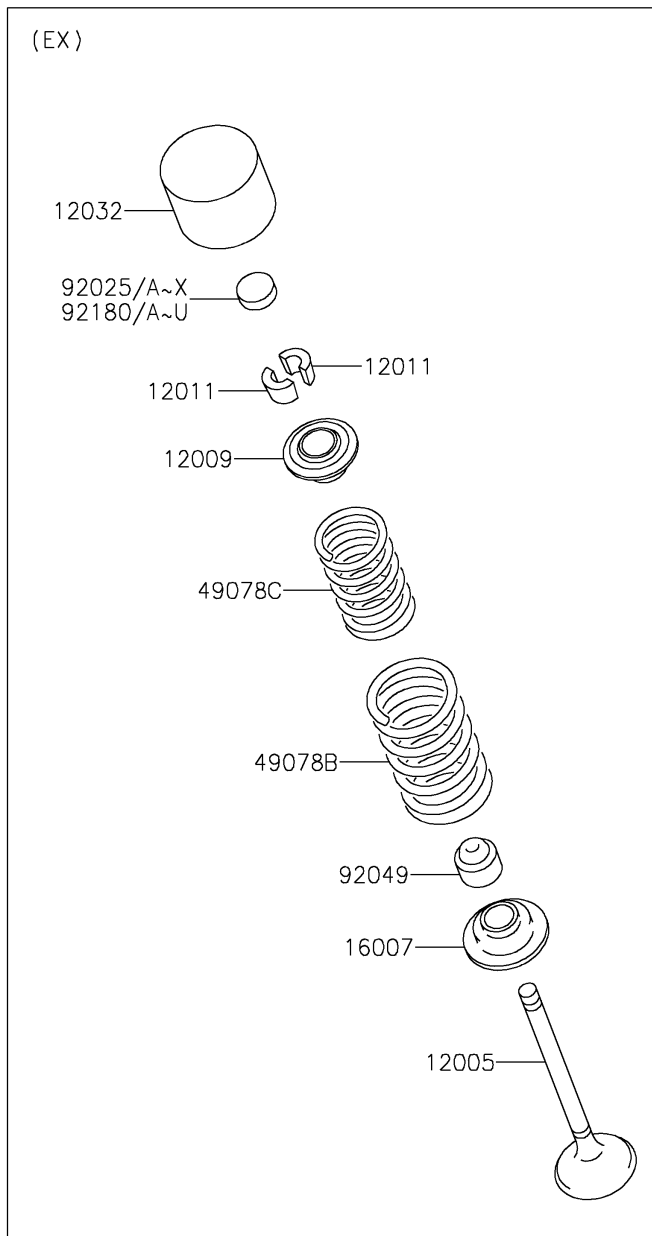

2020 JET SKI® ULTRA® 310R

PARTS DIAGRAM

Valve(s)

E1210

2020 JET SKI® ULTRA® 310R

PARTS LIST

Valve(s)

ITEM NAME

PART NUMBER

QUANTITY
