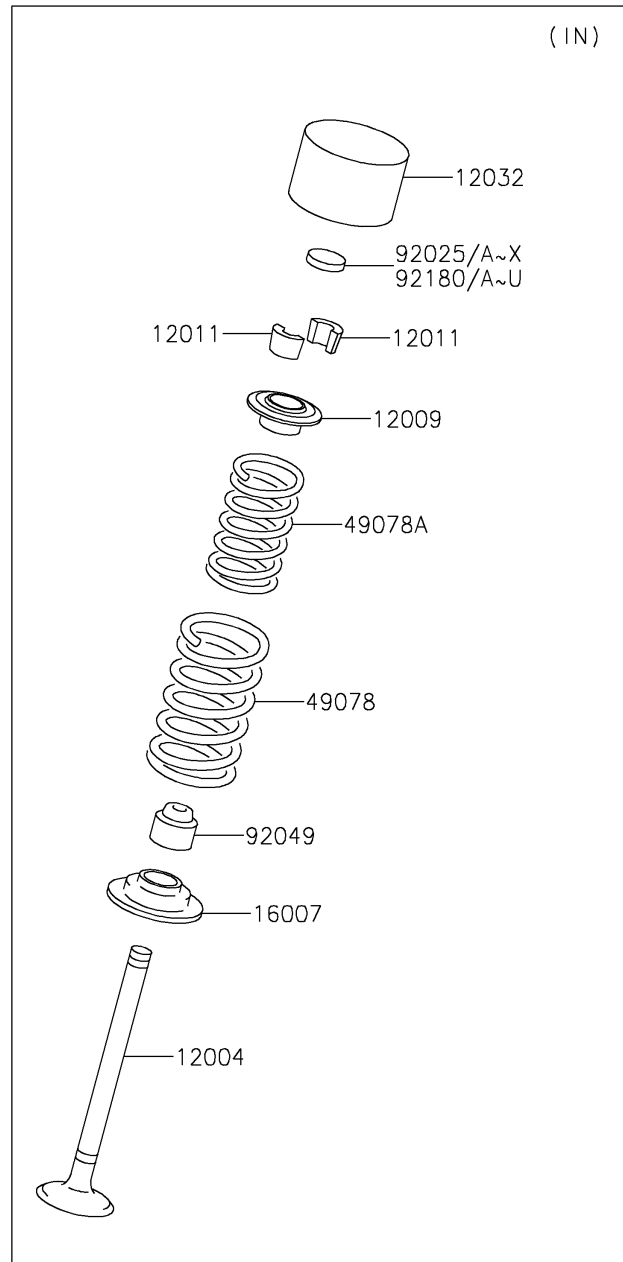

2020 JET SKI® ULTRA® 310R

PARTS DIAGRAM

Valve(s)

E1210

2020 JET SKI® ULTRA® 310R

PARTS LIST

Valve(s)

ITEM NAME

PART NUMBER

QUANTITY
