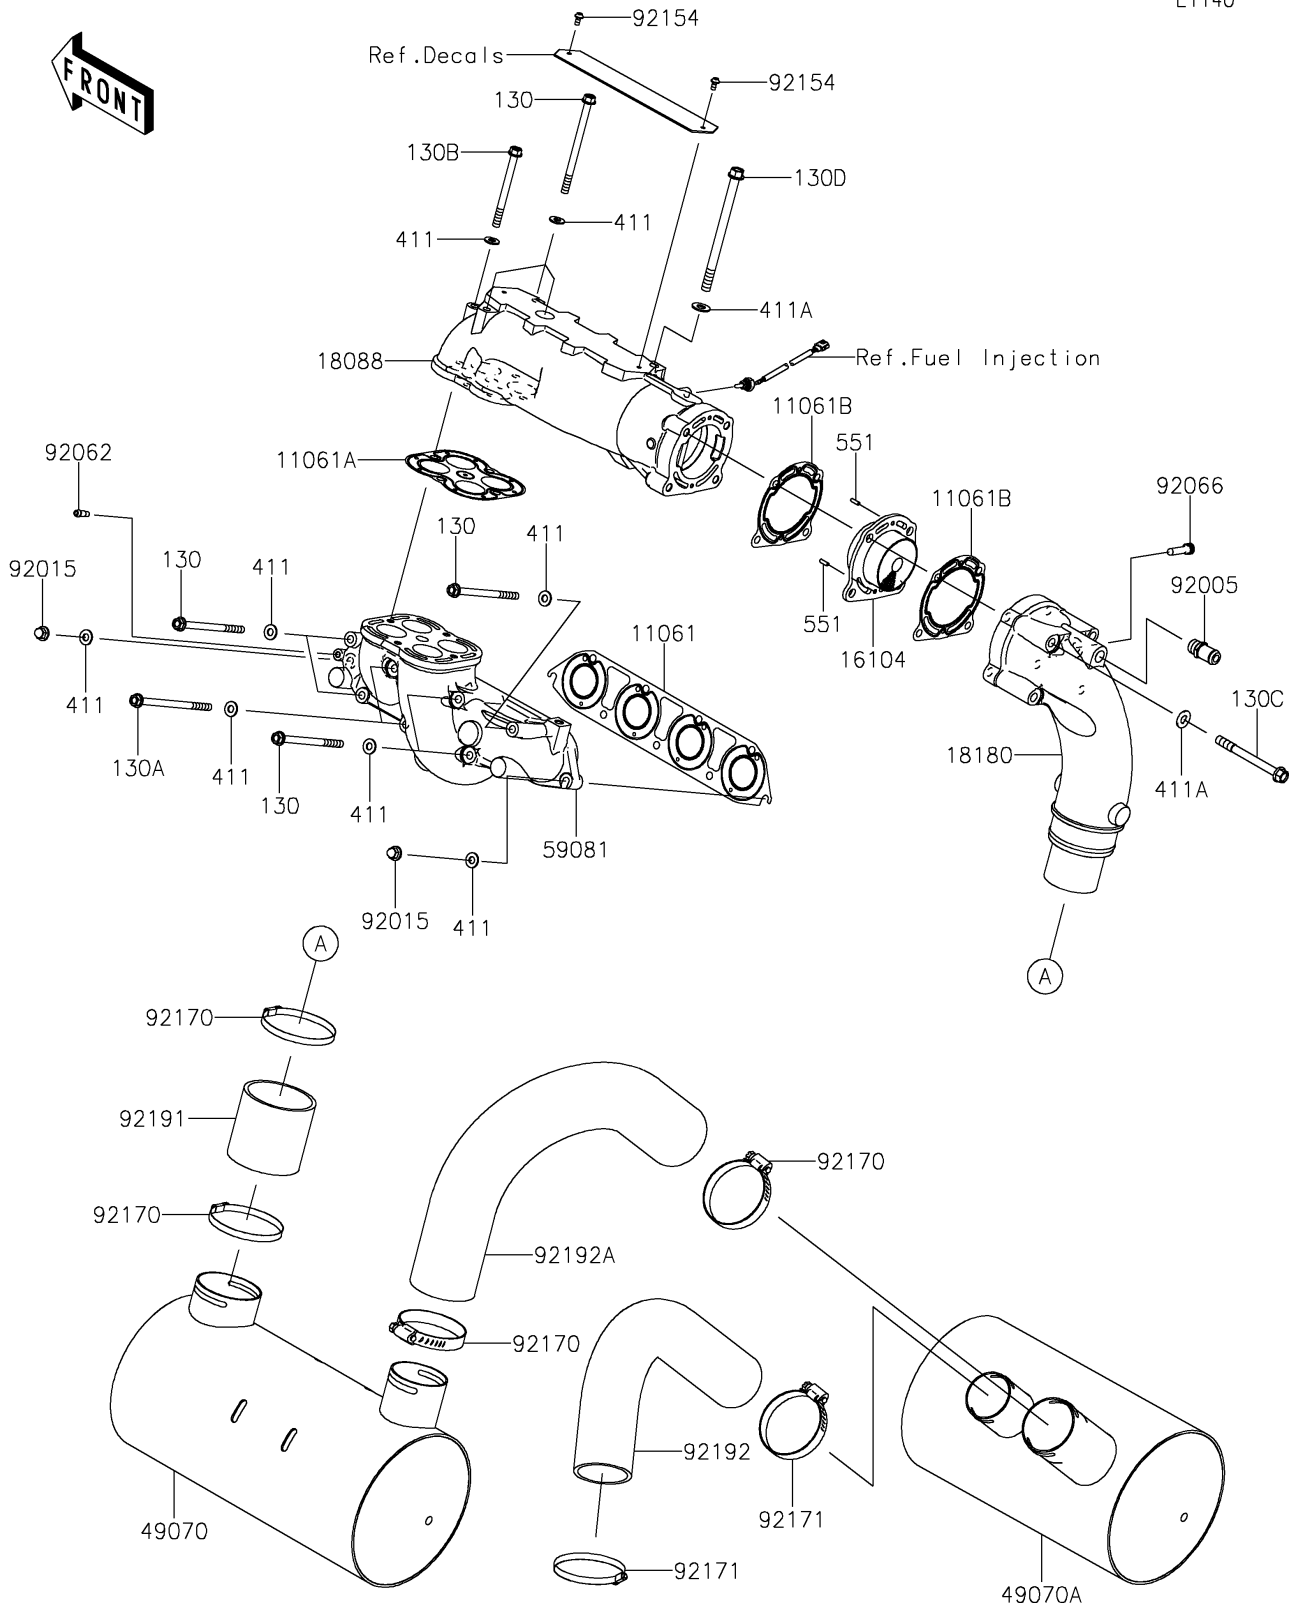

2020 JET SKI® ULTRA® 310R

PARTS DIAGRAM

Muffler(s)

E1140

2020 JET SKI® ULTRA® 310R

PARTS LIST

Muffler(s)

ITEM NAME

PART NUMBER

QUANTITY
