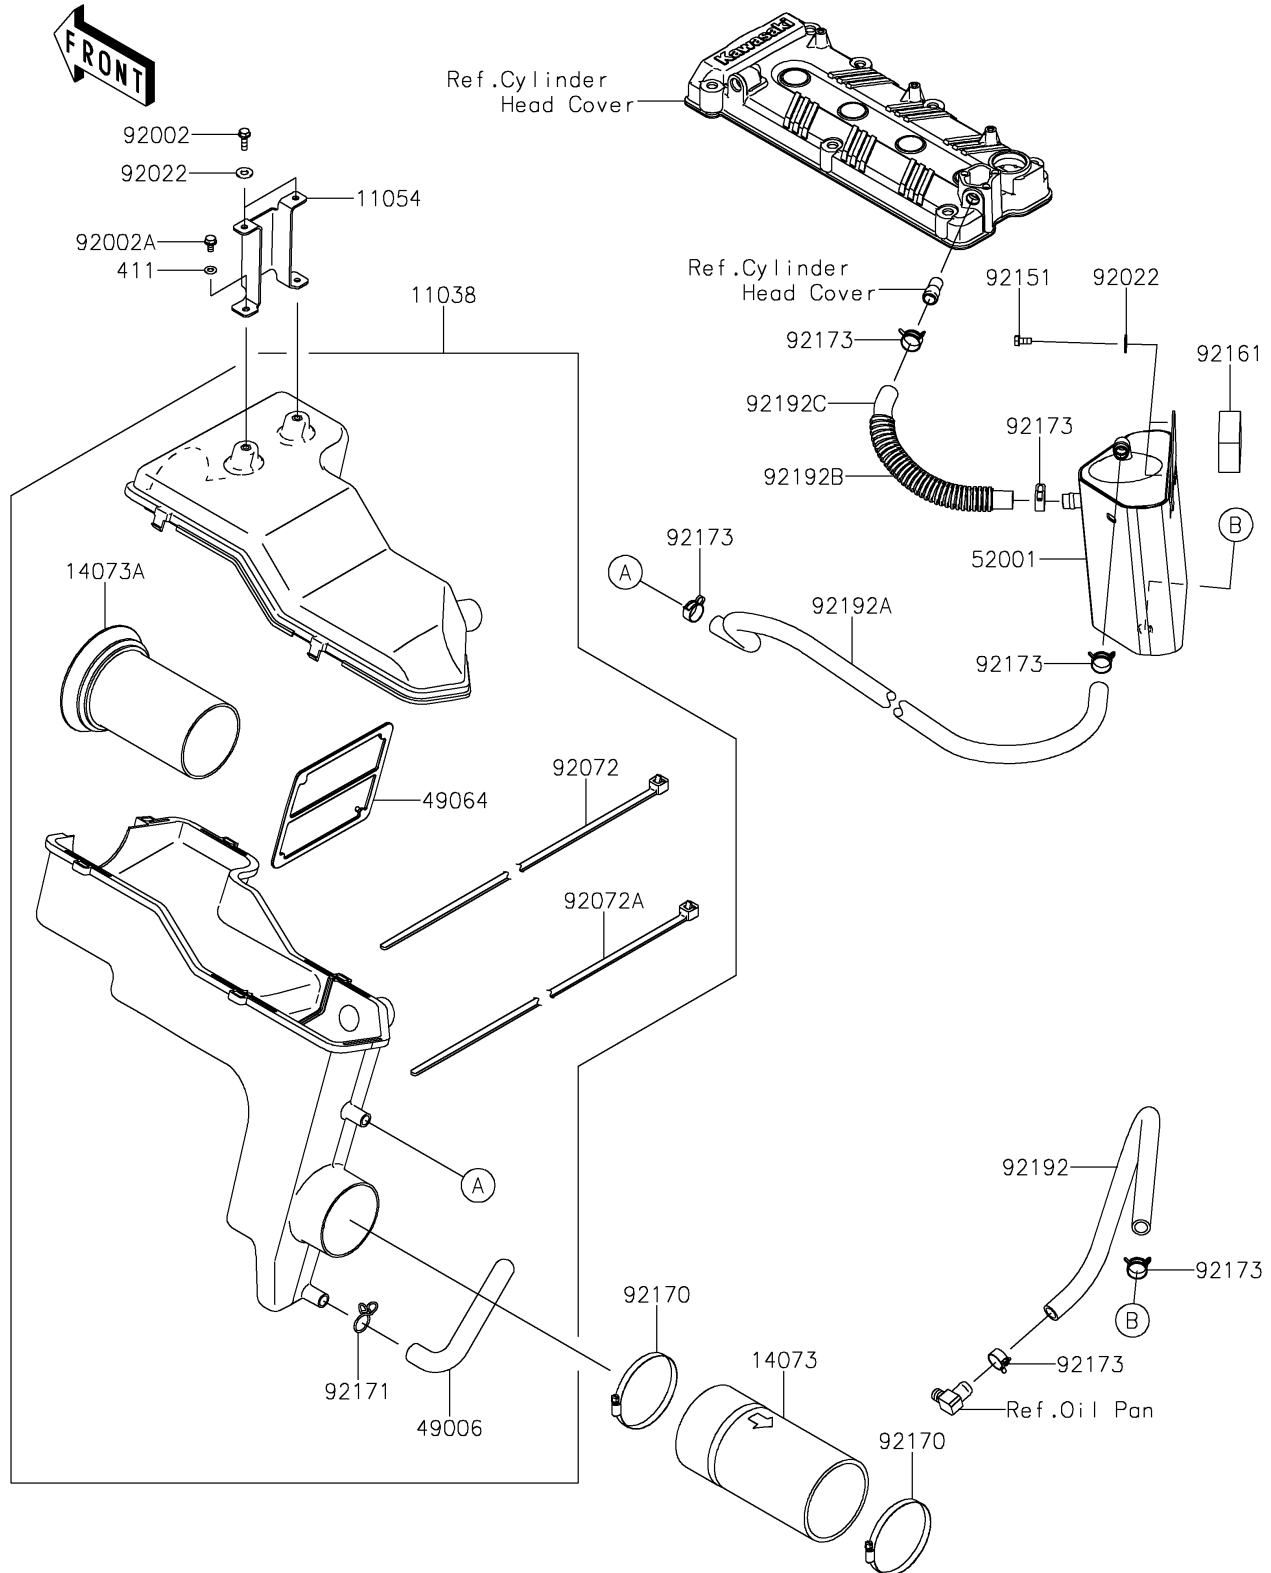

2020 JET SKI® ULTRA® 310R

PARTS DIAGRAM

Intake Silencer

E1130

2020 JET SKI® ULTRA® 310R

PARTS LIST

Intake Silencer

ITEM NAME

PART NUMBER

QUANTITY
