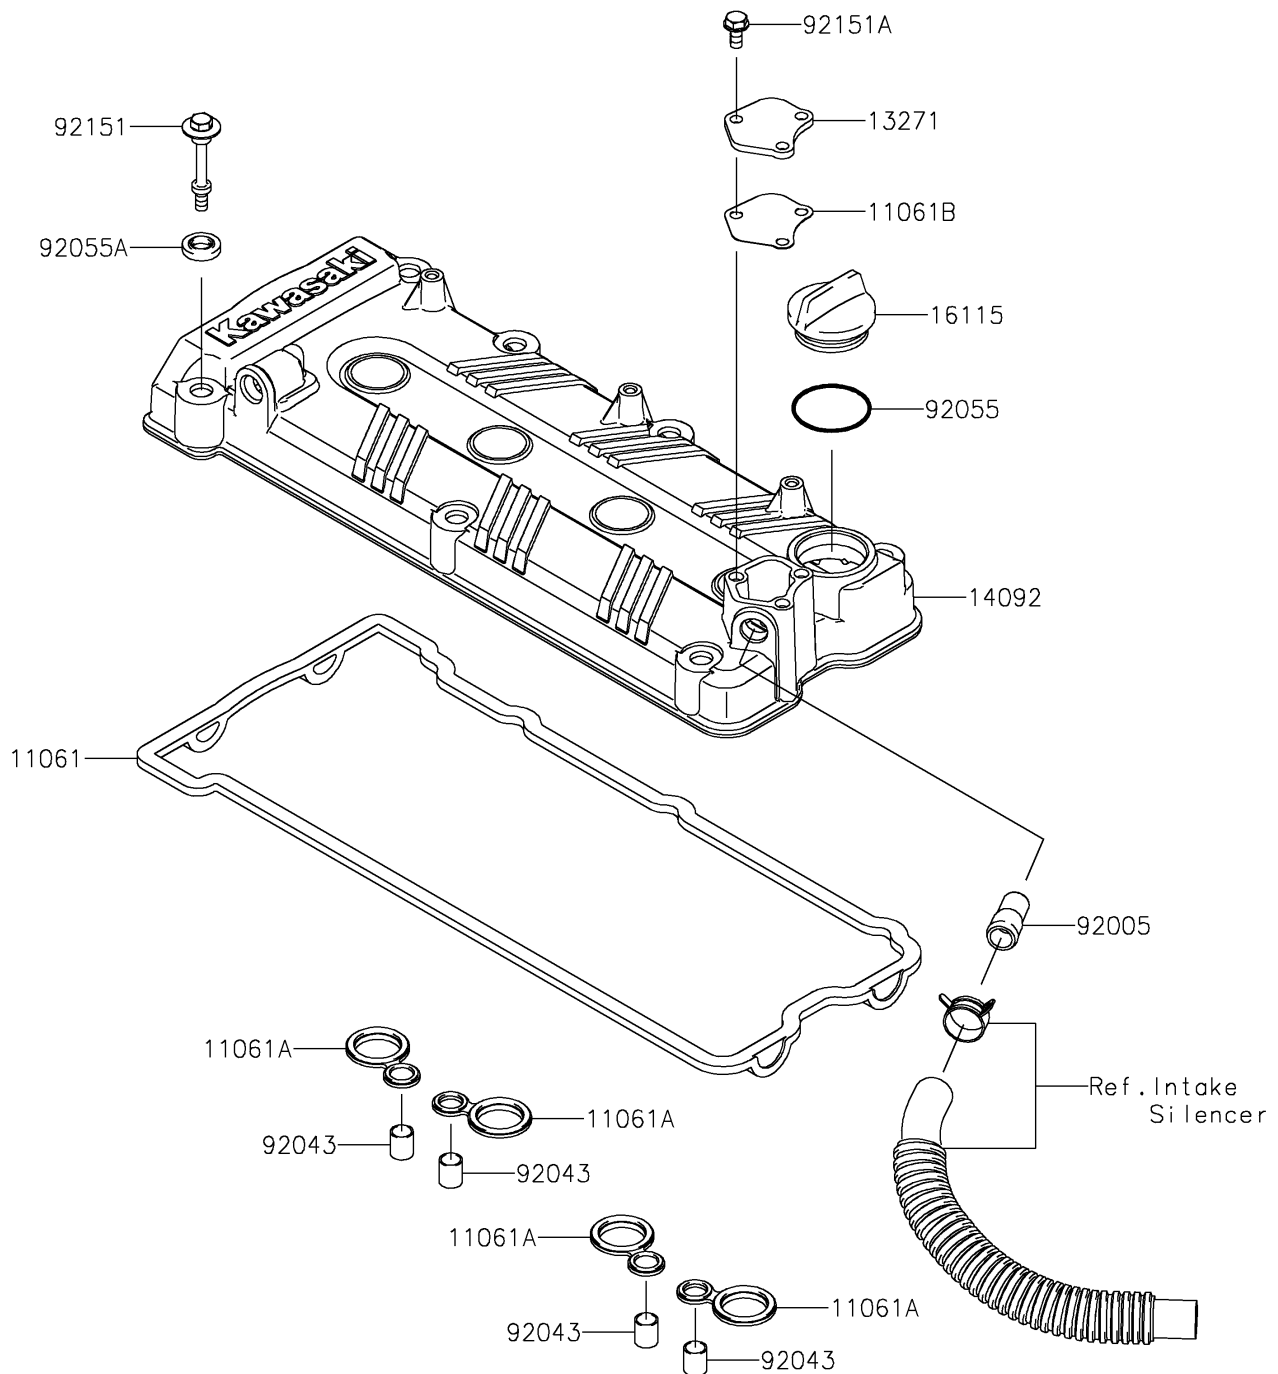

# 2020 JET SKI® ULTRA® 310R

## PARTS DIAGRAM Cylinder Head Cover

E1112

## PARTS LIST

### Cylinder Head Cover

**ITEM NAME**

**PART NUMBER**

**QUANTITY**

---