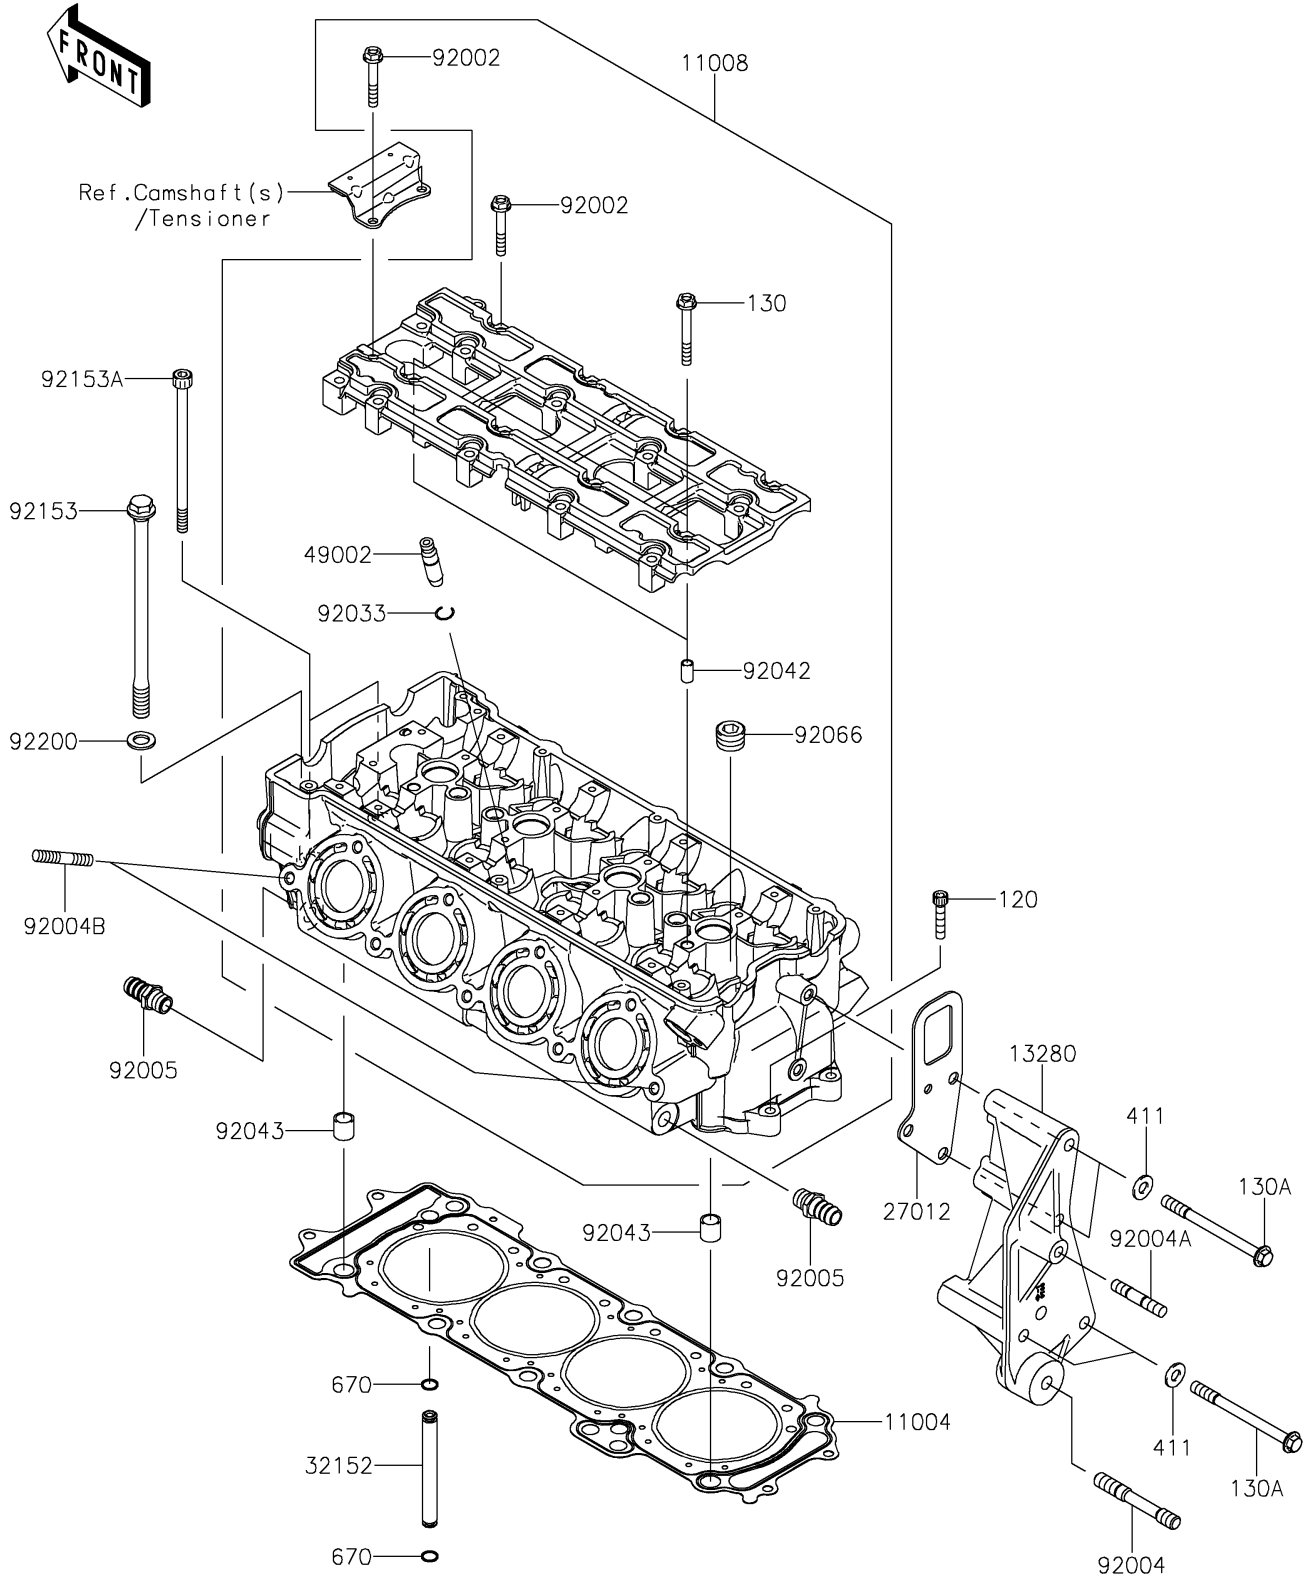

2020 JET SKI® ULTRA® 310R

PARTS DIAGRAM

Cylinder Head

E1111

2020 JET SKI® ULTRA® 310R

PARTS LIST

Cylinder Head

ITEM NAME

PART NUMBER

QUANTITY
