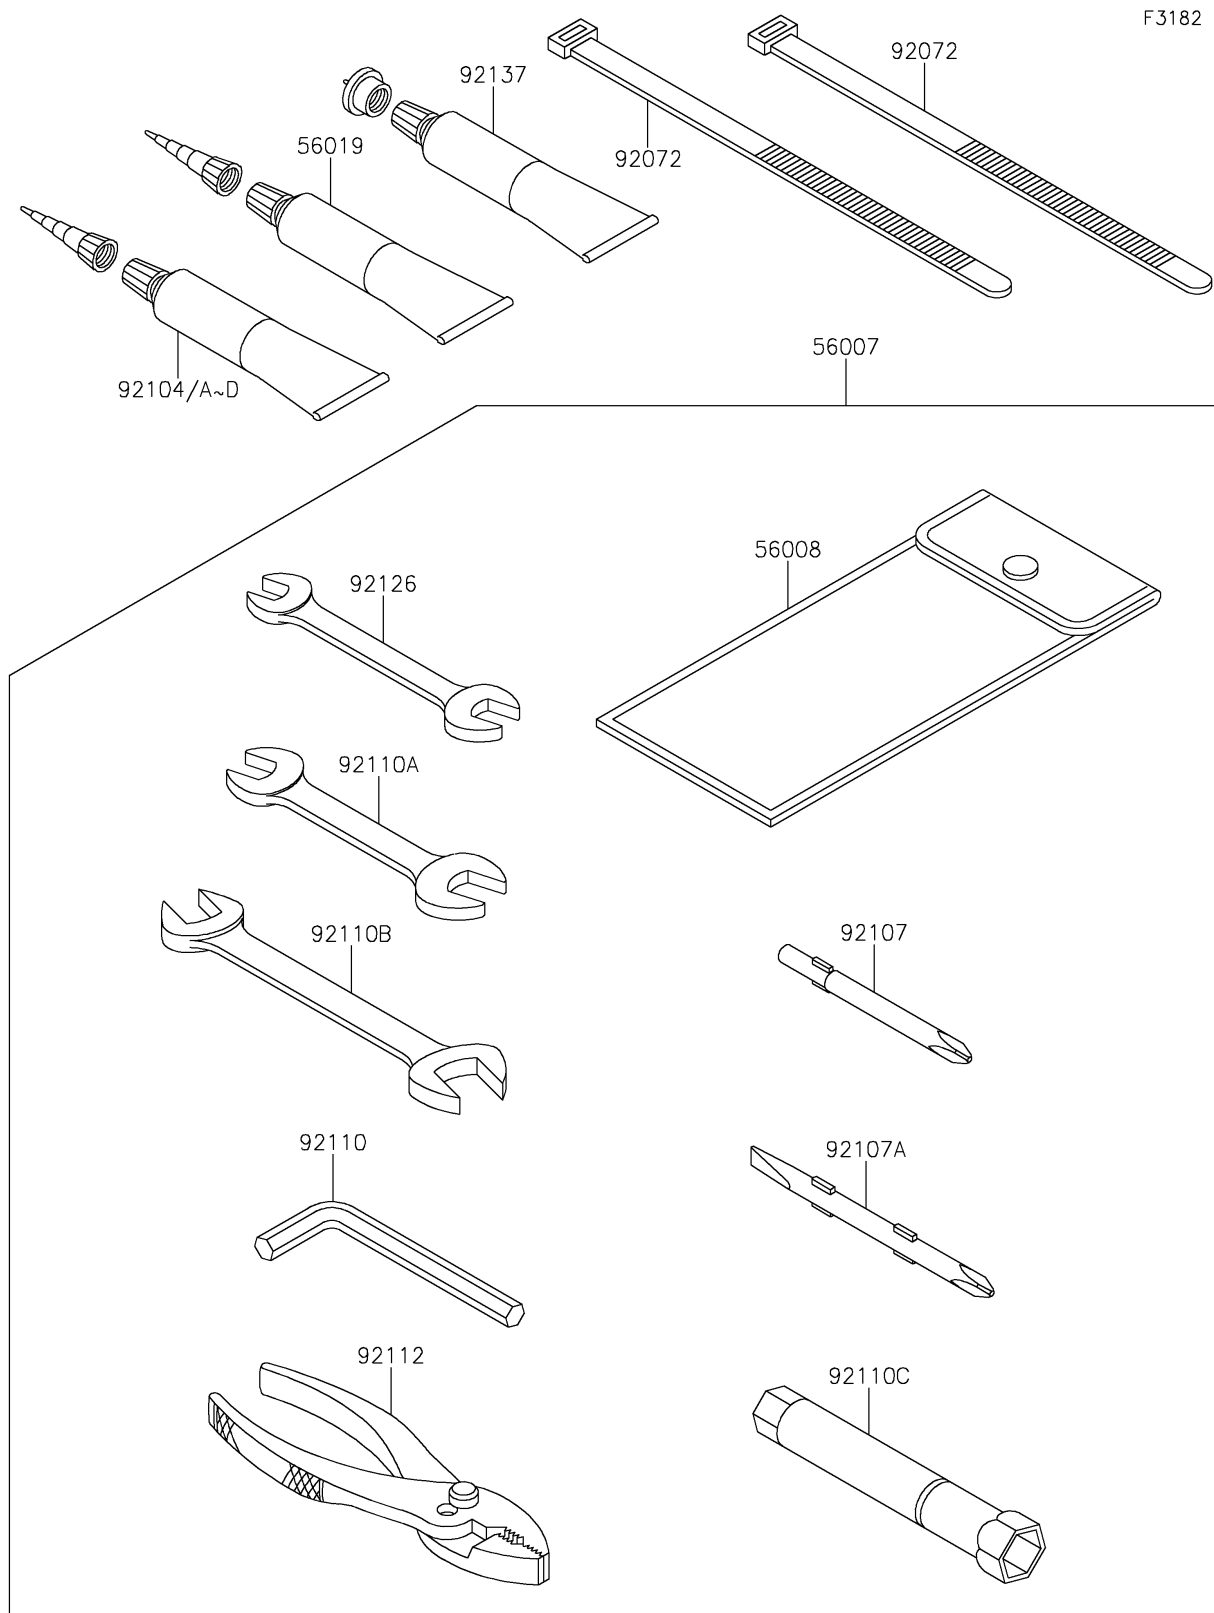

2019 JET SKI® Ultra® 310X

PARTS DIAGRAM

Owner's Tools

2019 JET SKI® Ultra® 310X

PARTS LIST

Owner's Tools

ITEM NAME

PART NUMBER

QUANTITY
