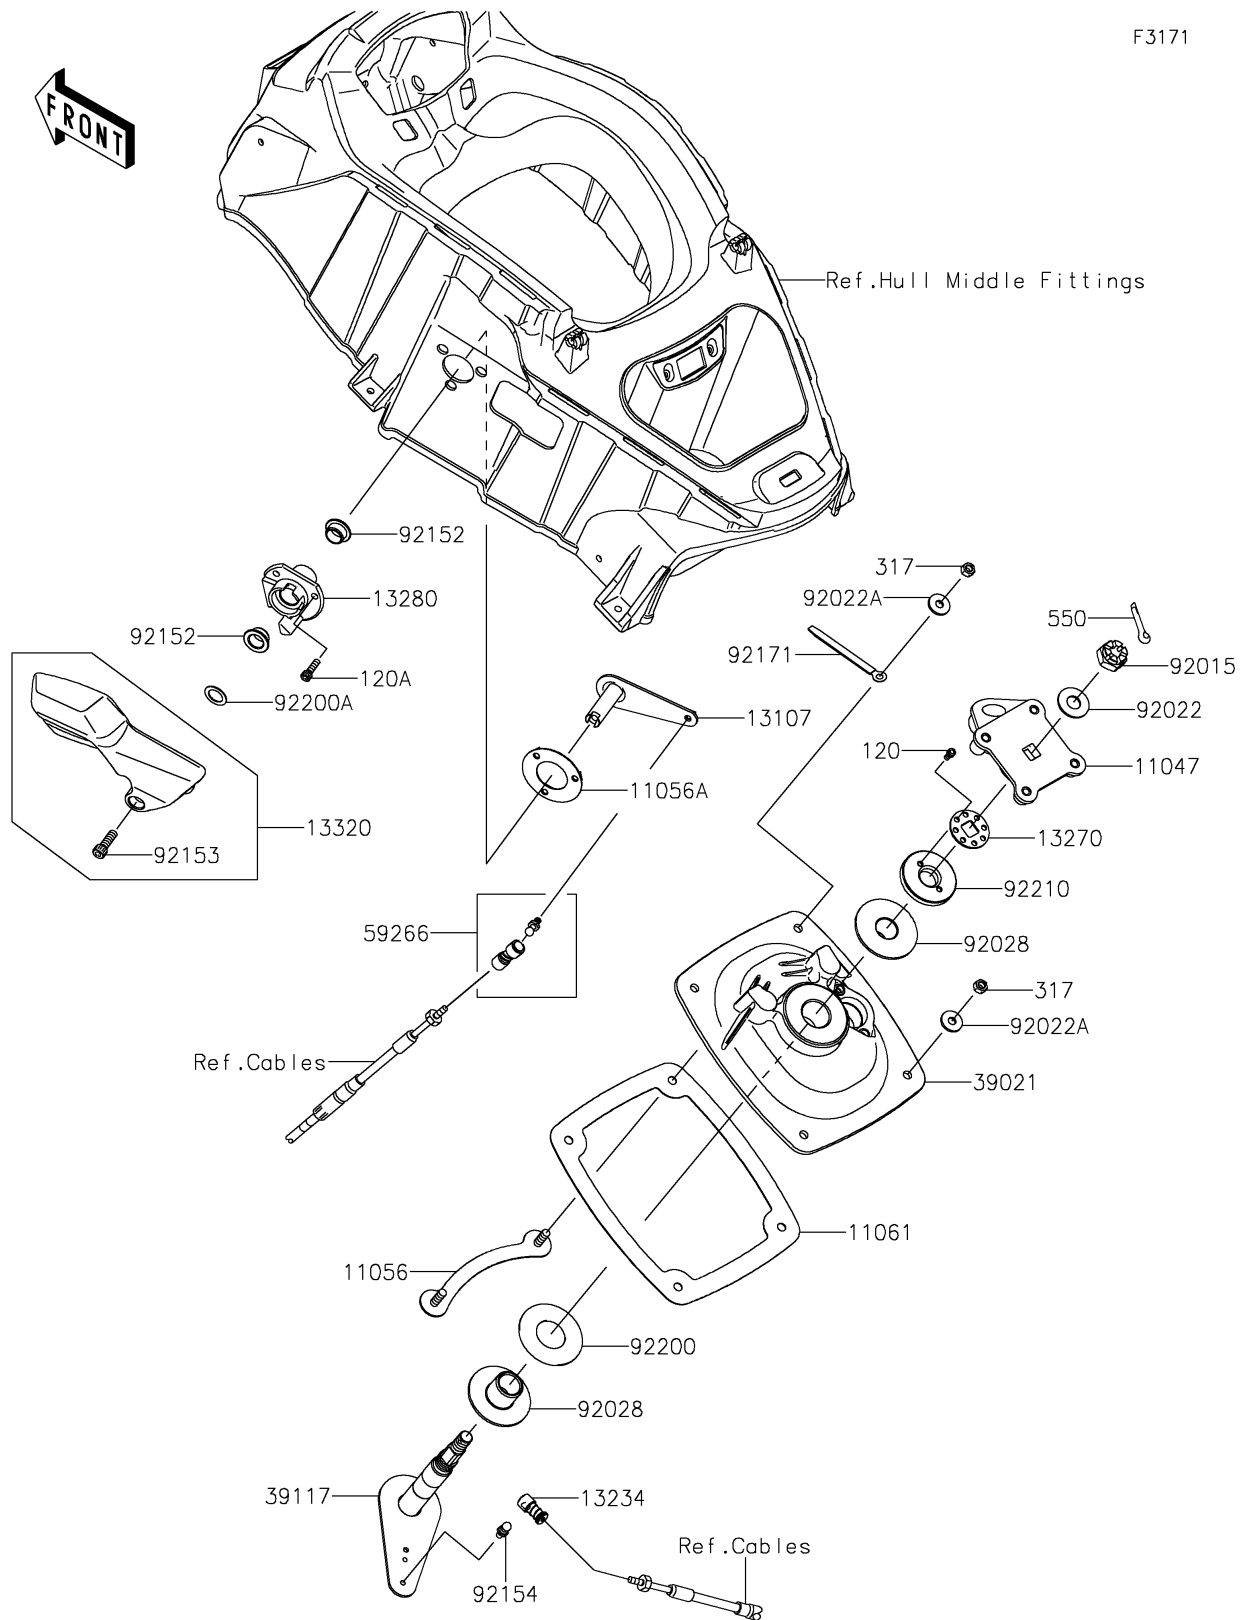

2019 JET SKI® Ultra® 310X

PARTS DIAGRAM

Handle Pole

F3171

2019 JET SKI® Ultra® 310X

PARTS LIST

Handle Pole

ITEM NAME

PART NUMBER

QUANTITY
