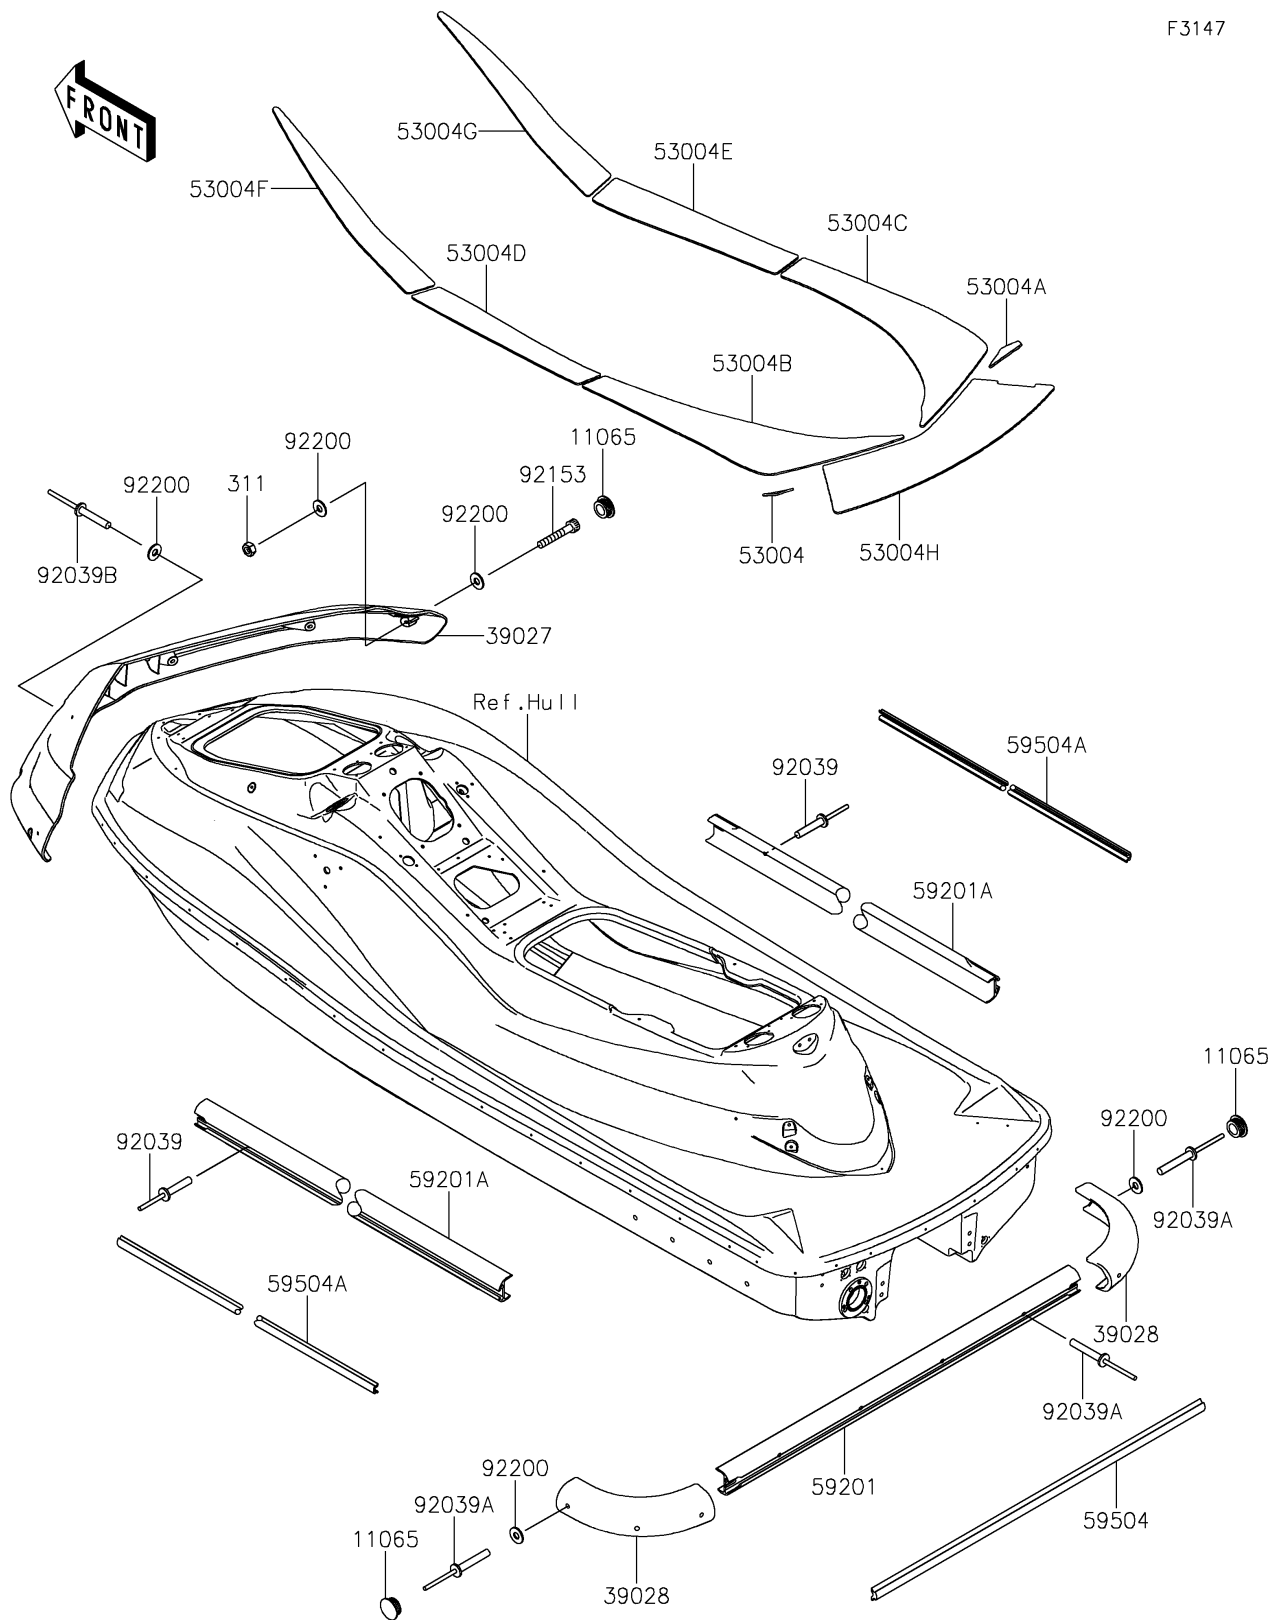

2019 JET SKI® Ultra® 310X

PARTS DIAGRAM

Pads

F3147

2019 JET SKI® Ultra® 310X

PARTS LIST

Pads

ITEM NAME

PART NUMBER

QUANTITY
