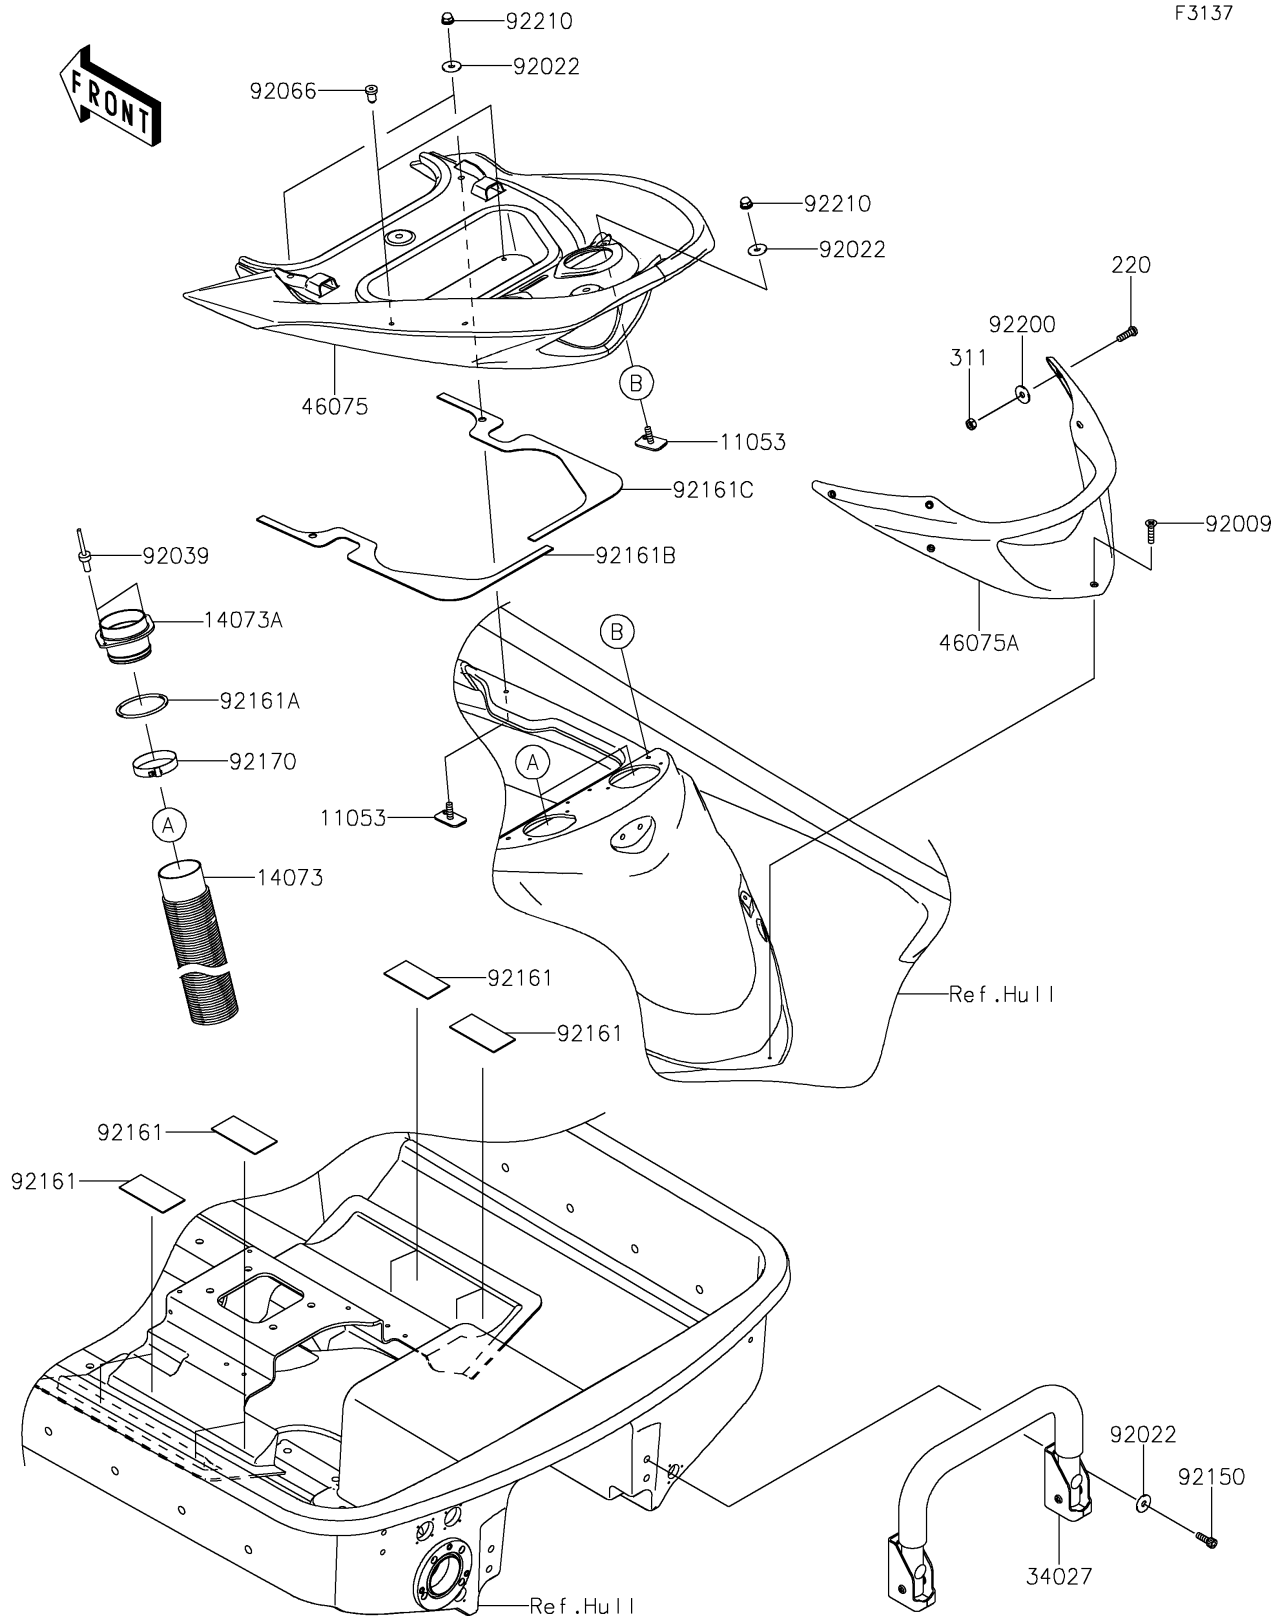

2019 JET SKI® Ultra® 310X

PARTS DIAGRAM Hull Rear Fittings

F3137

2019 JET SKI® Ultra® 310X

PARTS LIST

Hull Rear Fittings

ITEM NAME

PART NUMBER

QUANTITY
