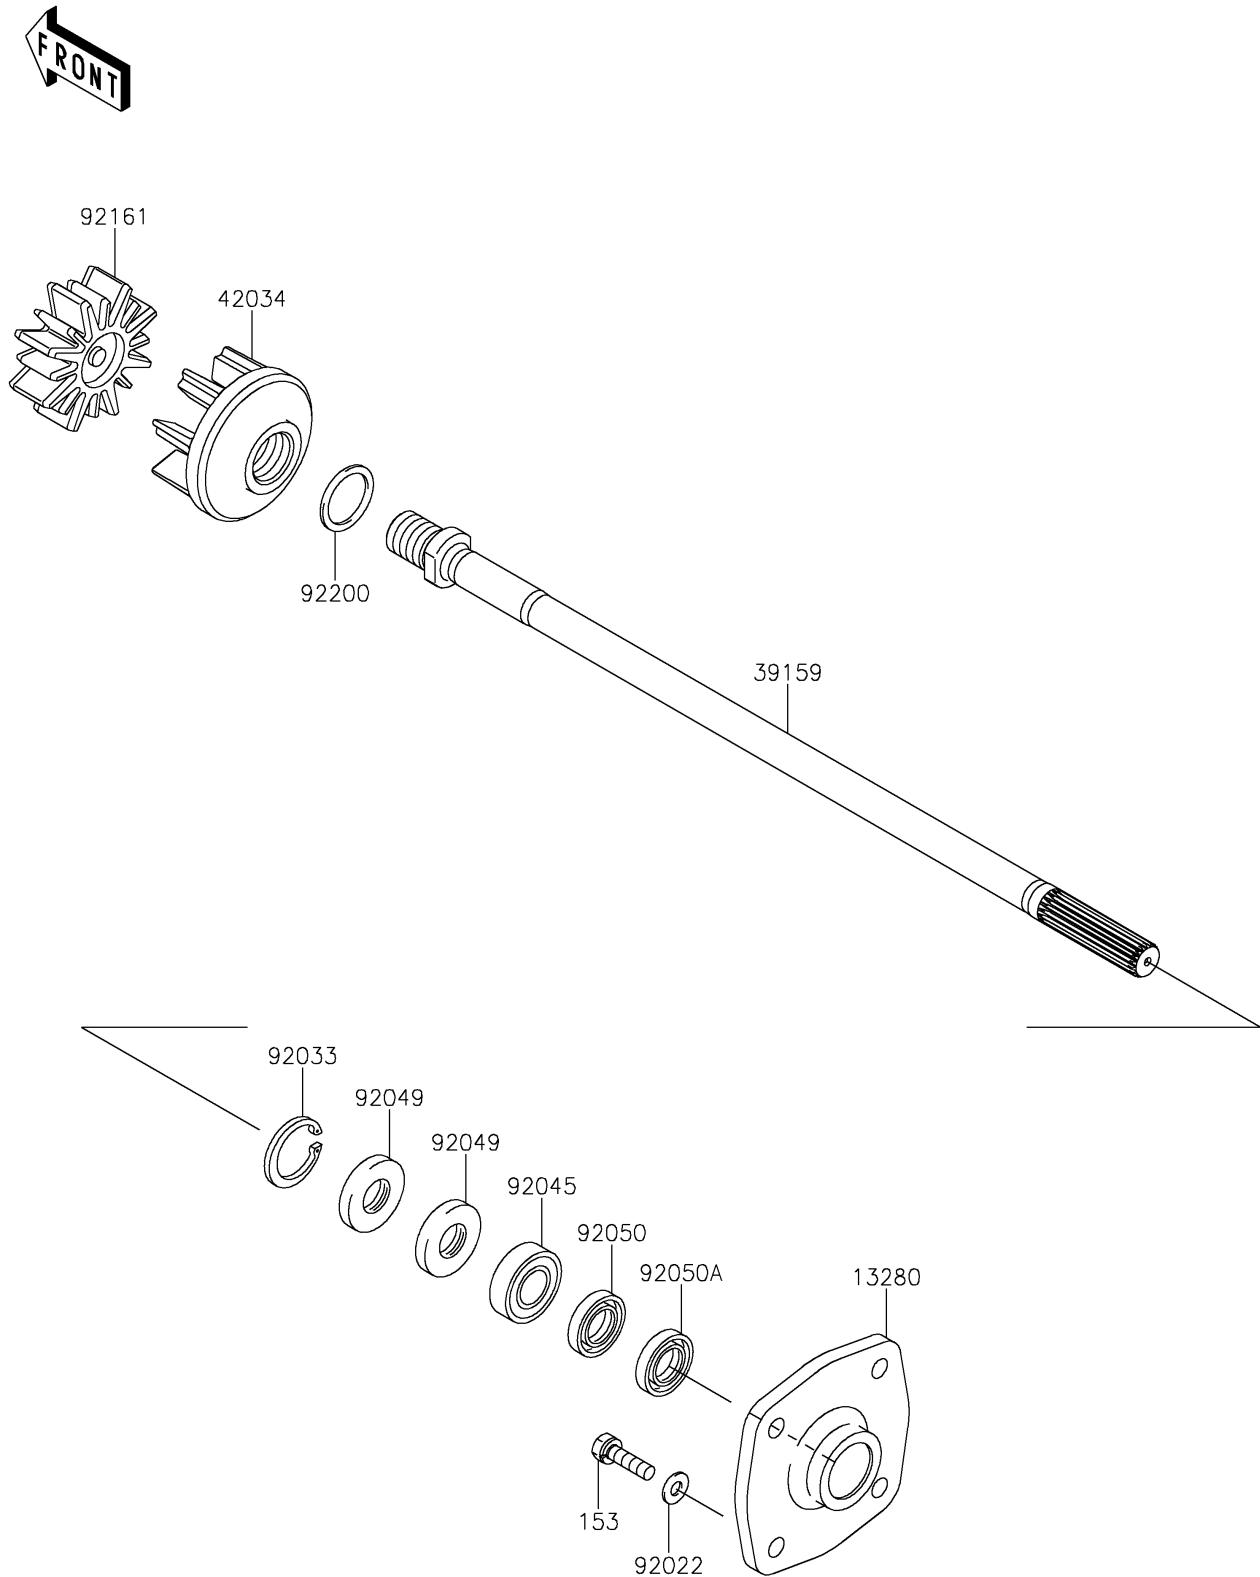

2019 JET SKI® Ultra® 310X

PARTS DIAGRAM

Drive Shaft

E3134

2019 JET SKI® Ultra® 310X

PARTS LIST

Drive Shaft

ITEM NAME

PART NUMBER

QUANTITY
