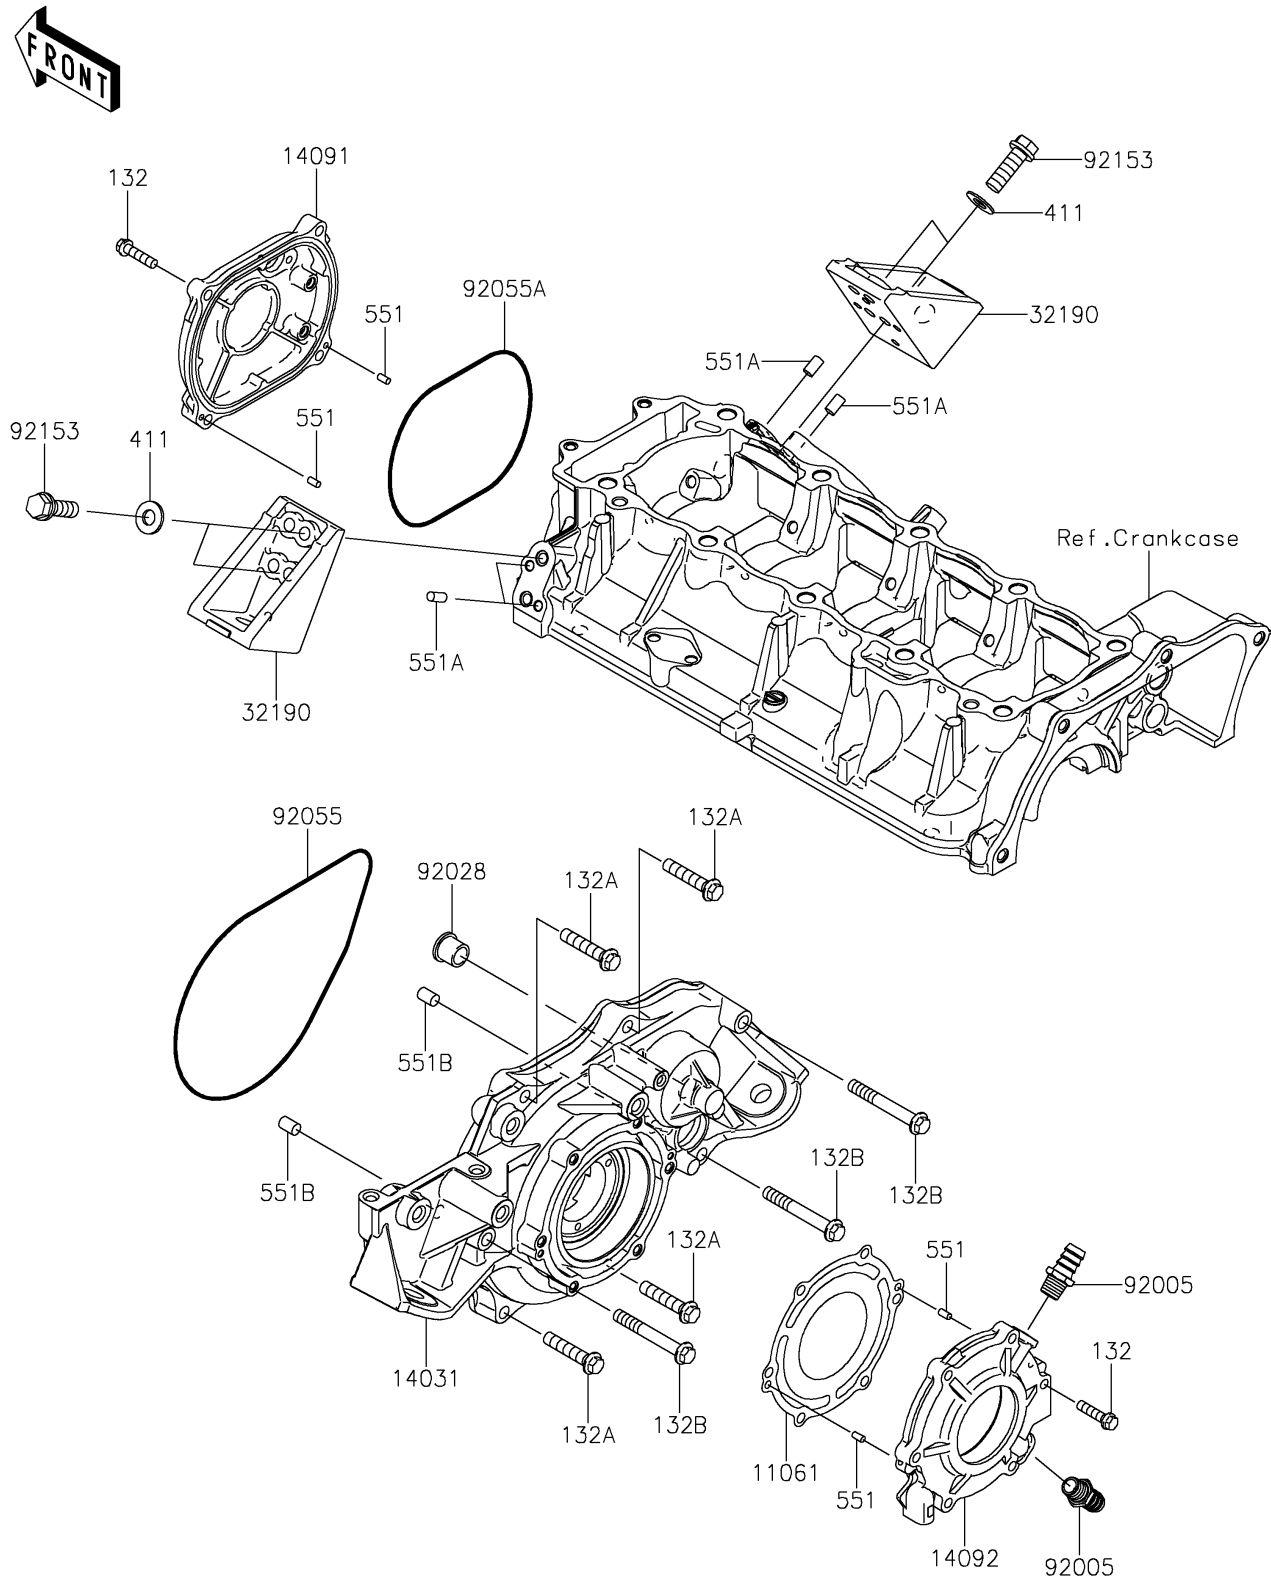

2019 JET SKI® Ultra® 310X

PARTS DIAGRAM

Engine Cover(s)

E1431

2019 JET SKI® Ultra® 310X

PARTS LIST

Engine Cover(s)

ITEM NAME

PART NUMBER

QUANTITY
