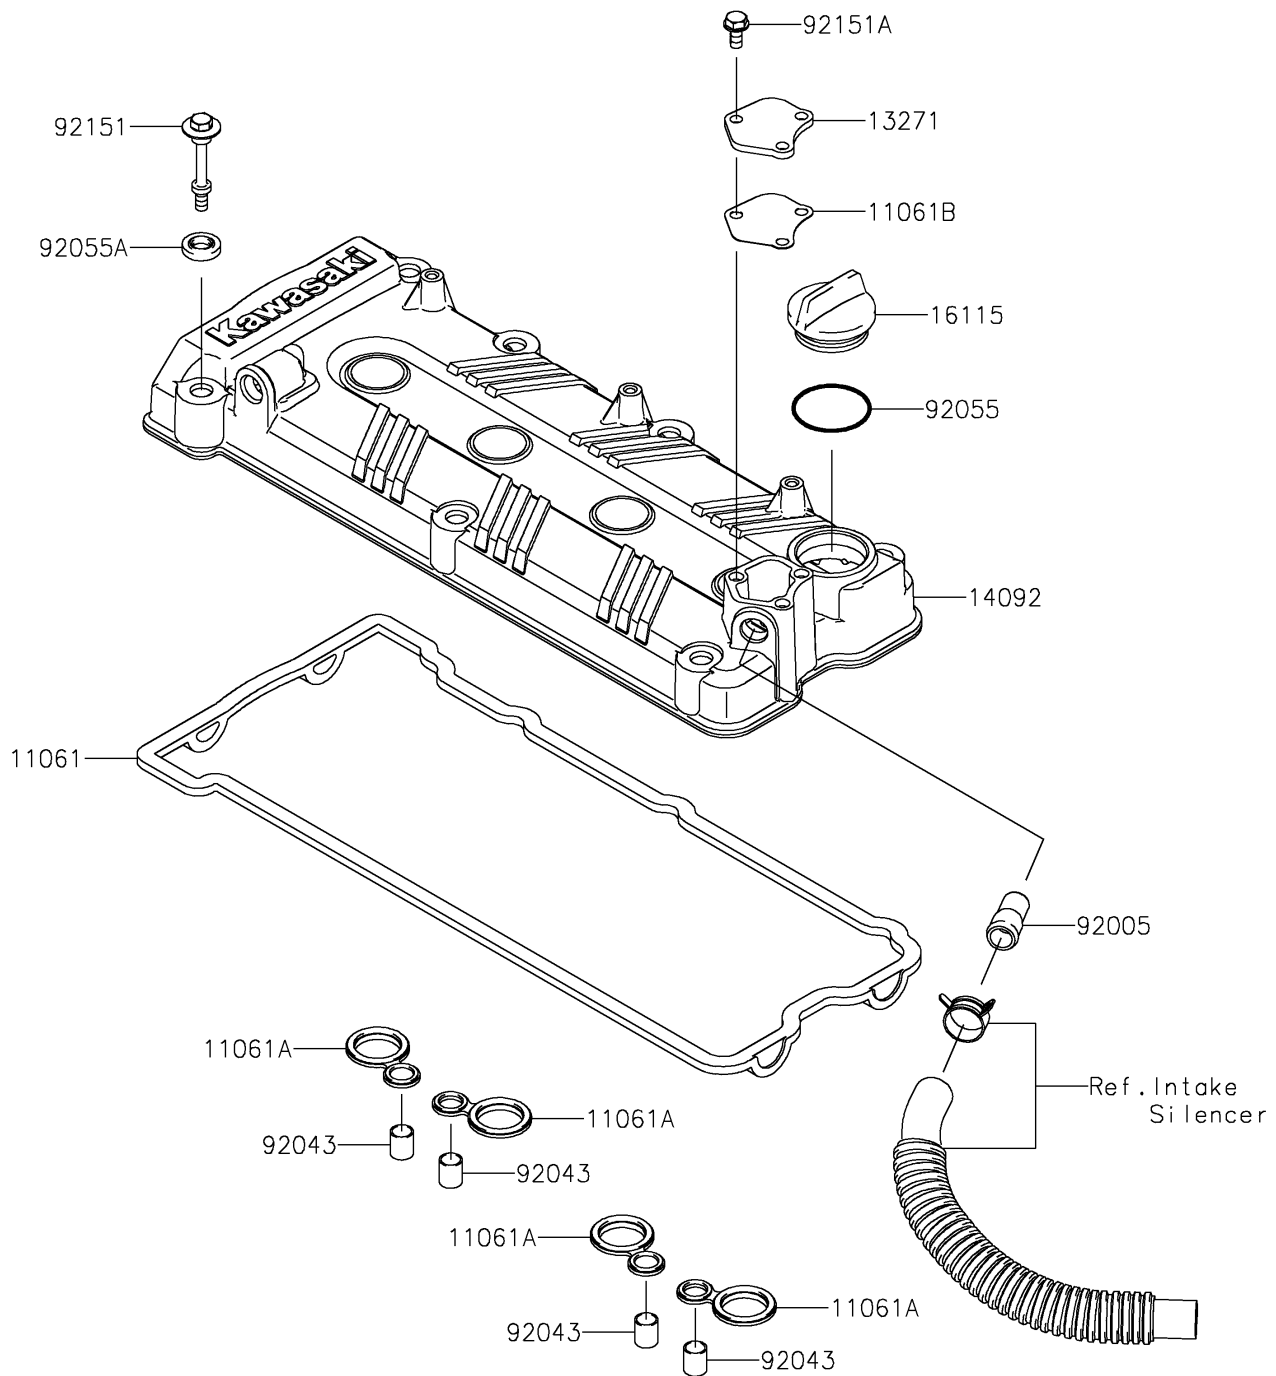

2019 JET SKI® Ultra® 310X

PARTS DIAGRAM Cylinder Head Cover

E1112

2019 JET SKI® Ultra® 310X

PARTS LIST

Cylinder Head Cover

ITEM NAME

PART NUMBER

QUANTITY
