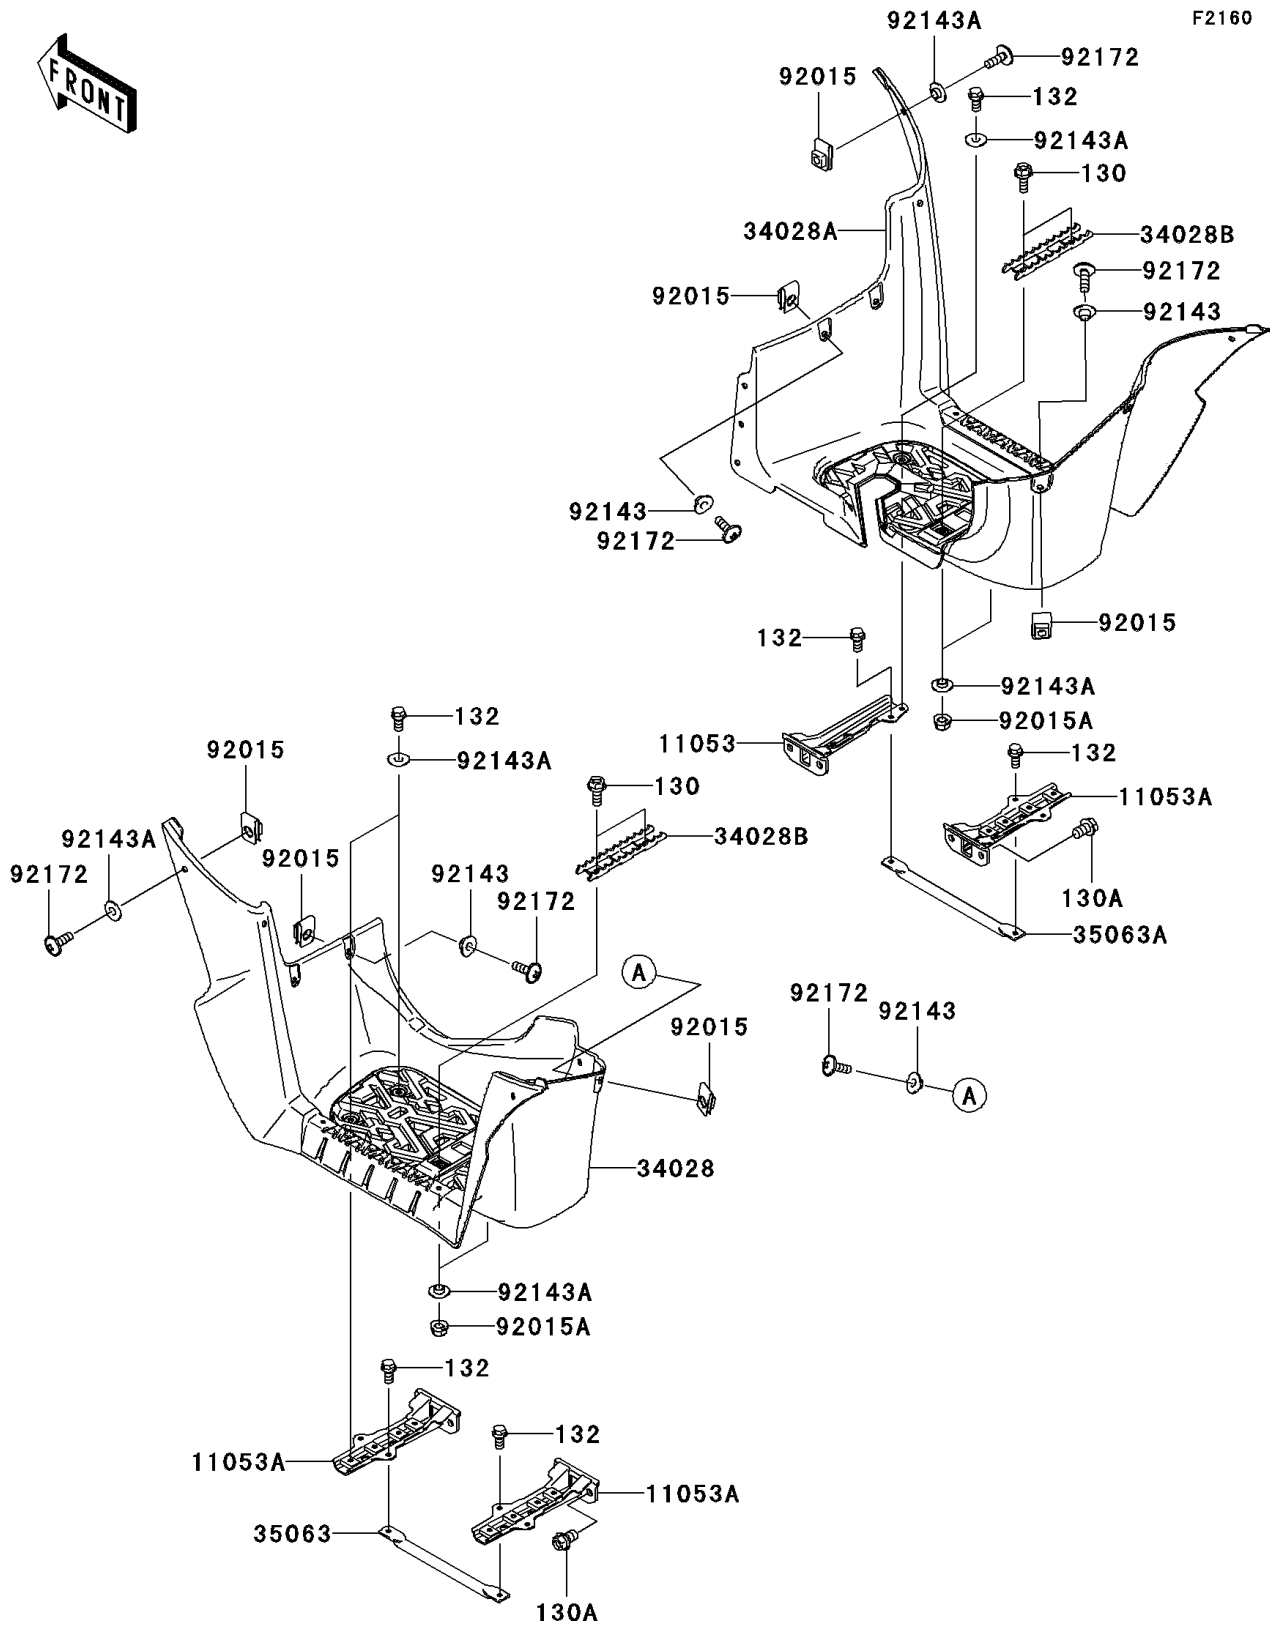

2005 Brute Force 750 4x4i

PARTS DIAGRAM

Footrests

2005 Brute Force 750 4x4i

PARTS LIST

Footrests

ITEM NAME

PART NUMBER

QUANTITY
