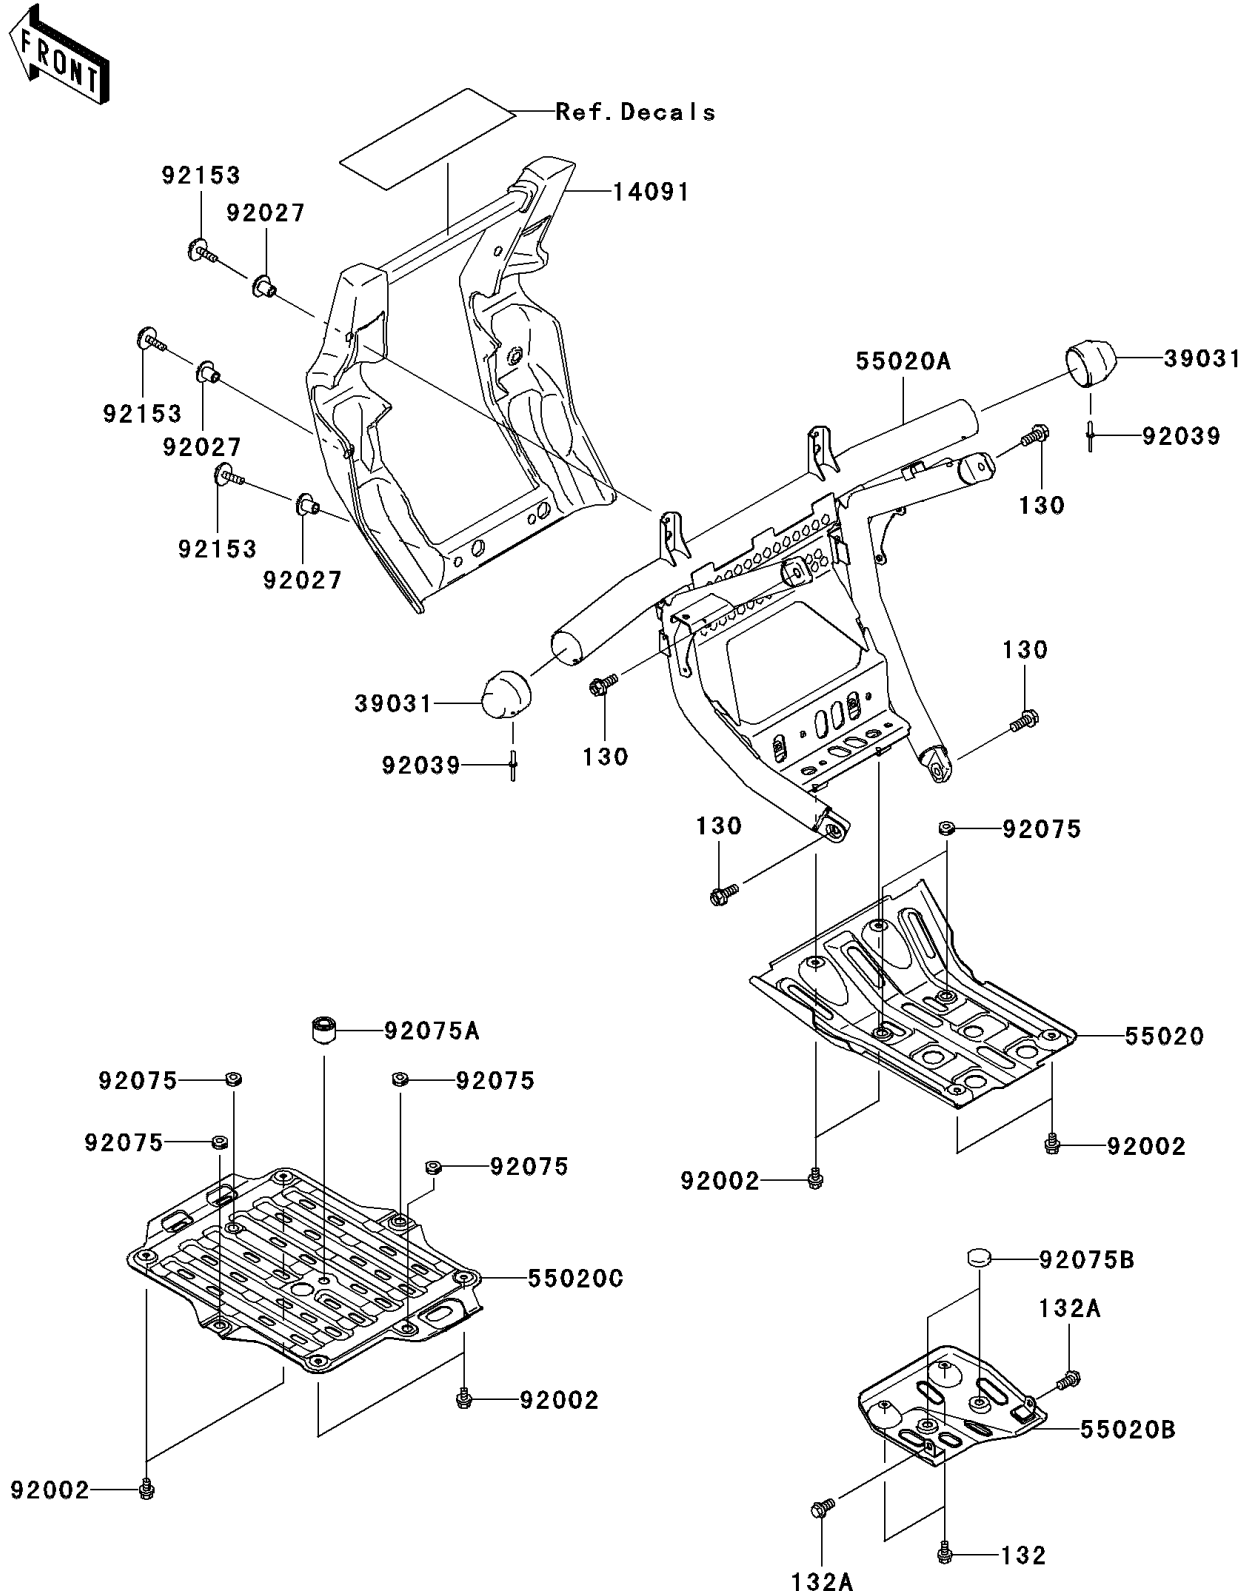

2006 Prairie 700 4x4 Team Green Special Edition

PARTS DIAGRAM

Guard(s)

F2680

2006 Prairie 700 4x4 Team Green Special Edition

PARTS LIST

Guard(s)

ITEM NAME

PART NUMBER

QUANTITY
