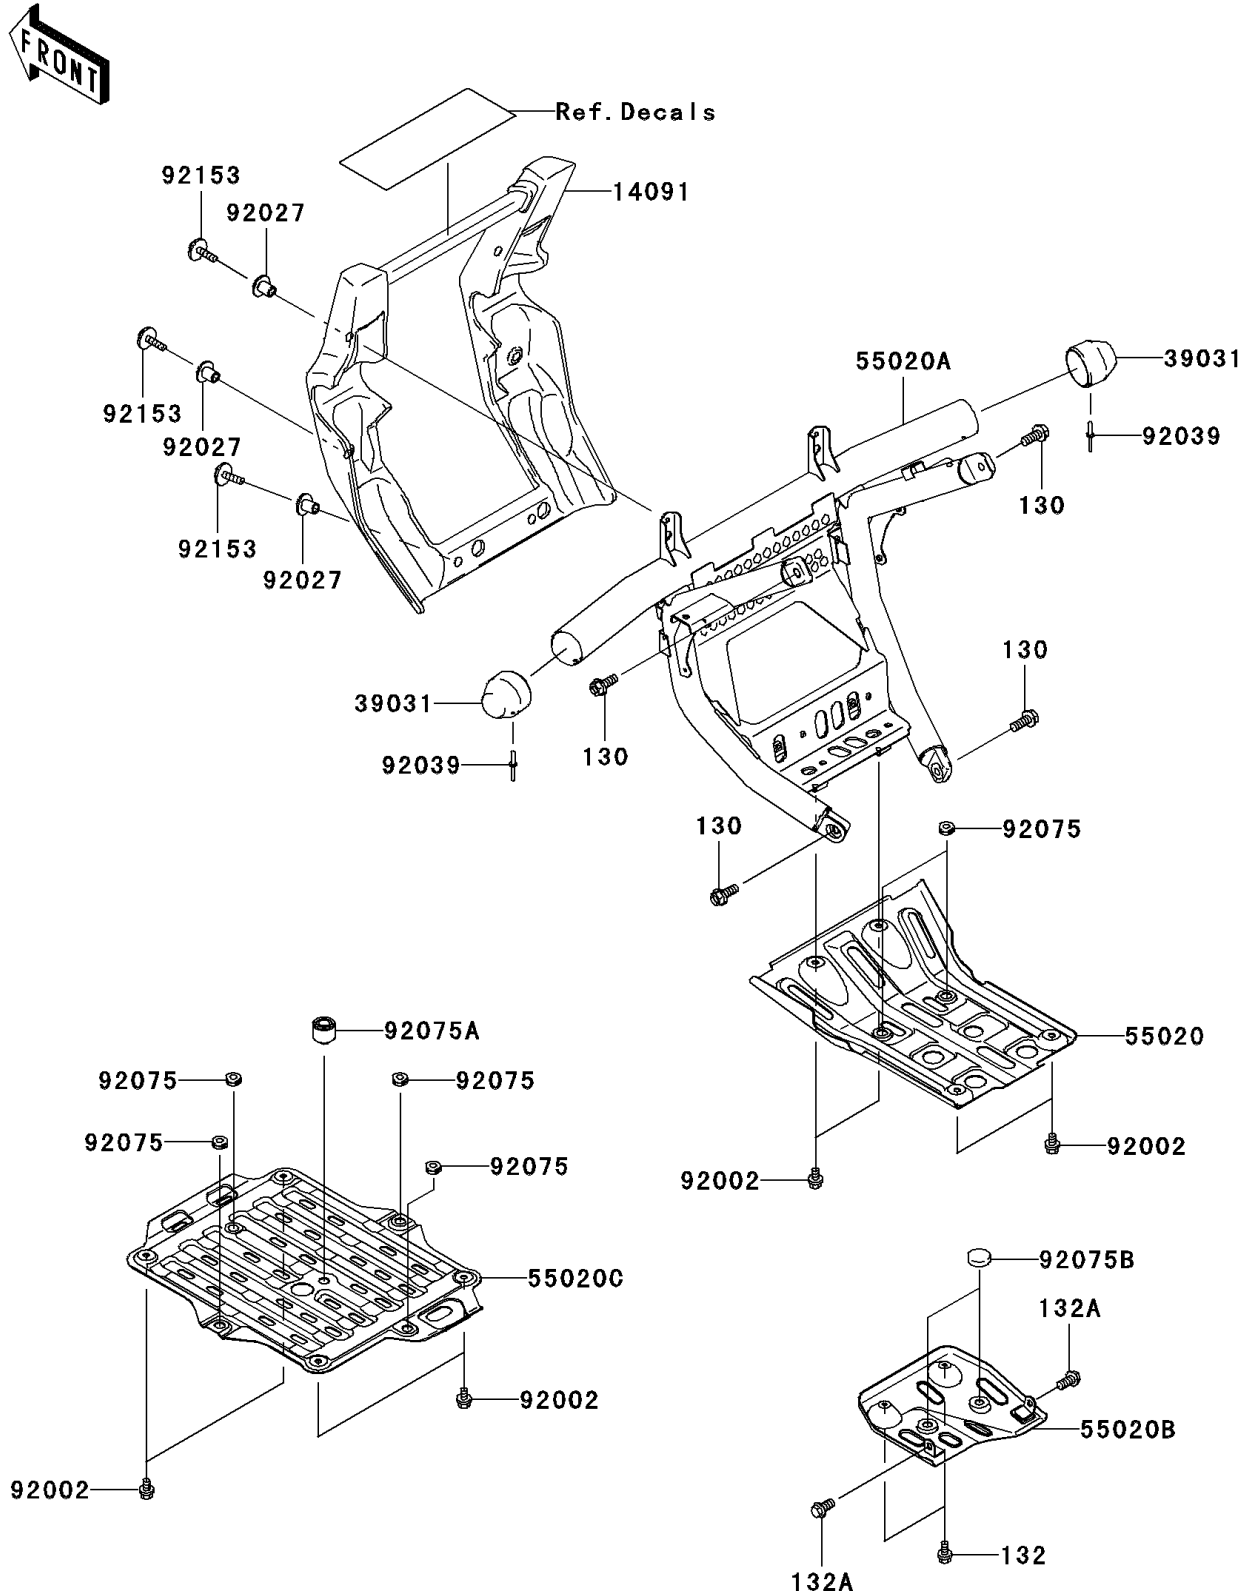

2006 Prairie 700 4x4 Team Green Special Edition

PARTS DIAGRAM

Guard(s)

F2680

2006 Prairie 700 4x4 Team Green Special Edition

PARTS LIST

Guard(s)

ITEM NAME

PART NUMBER

QUANTITY
