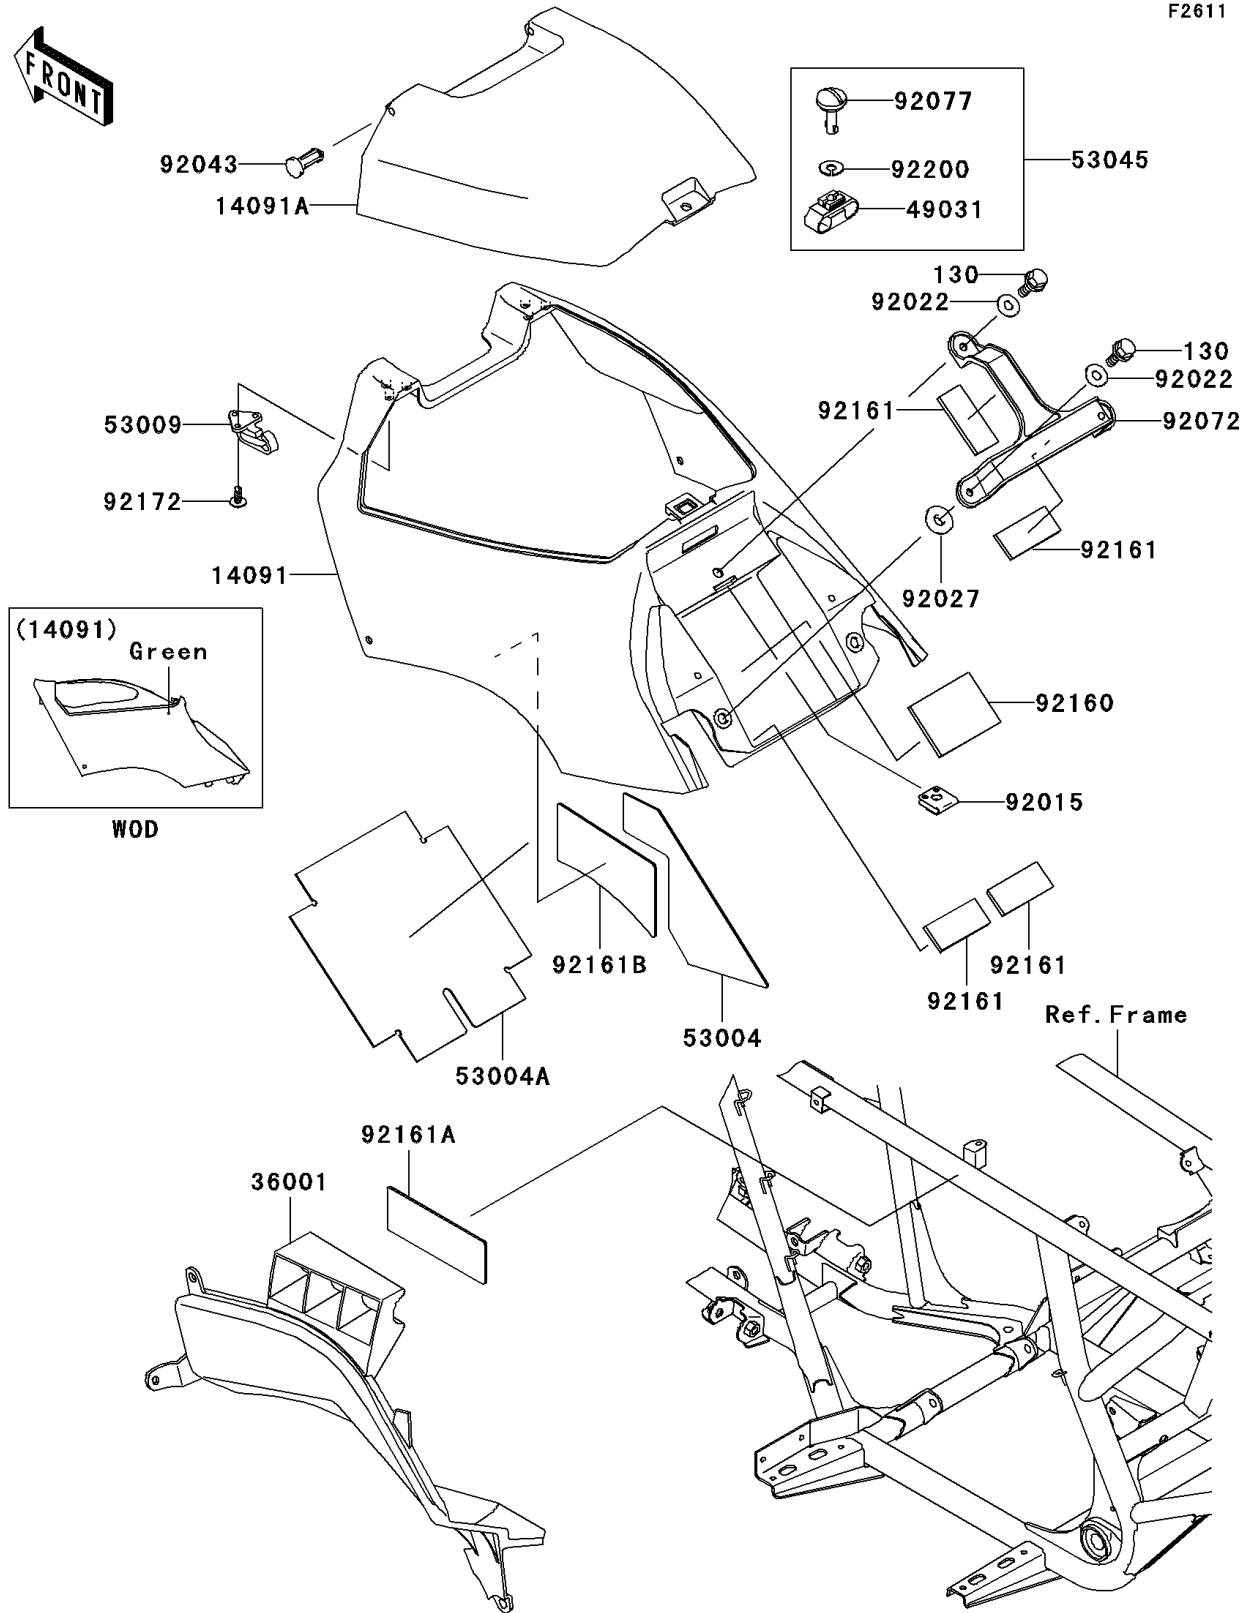

2006 Prairie 700 4x4 Team Green Special Edition

PARTS DIAGRAM

Side Covers

F2611

2006 Prairie 700 4x4 Team Green Special Edition

PARTS LIST

Side Covers

ITEM NAME	PART NUMBER	QUANTITY
-----------	-------------	----------
