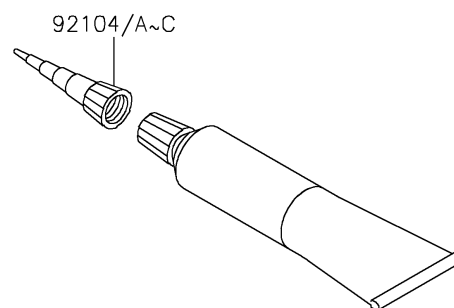

2020 Ninja[®] ZX[™]-10R KRT EDITION

PARTS DIAGRAM

Owner's Tools

F2810

2020 Ninja® ZX™-10R KRT EDITION

Kawasaki
Let the Good Times Roll®

PARTS LIST Owner's Tools

ITEM NAME	PART NUMBER	QUANTITY
-----------	-------------	----------
