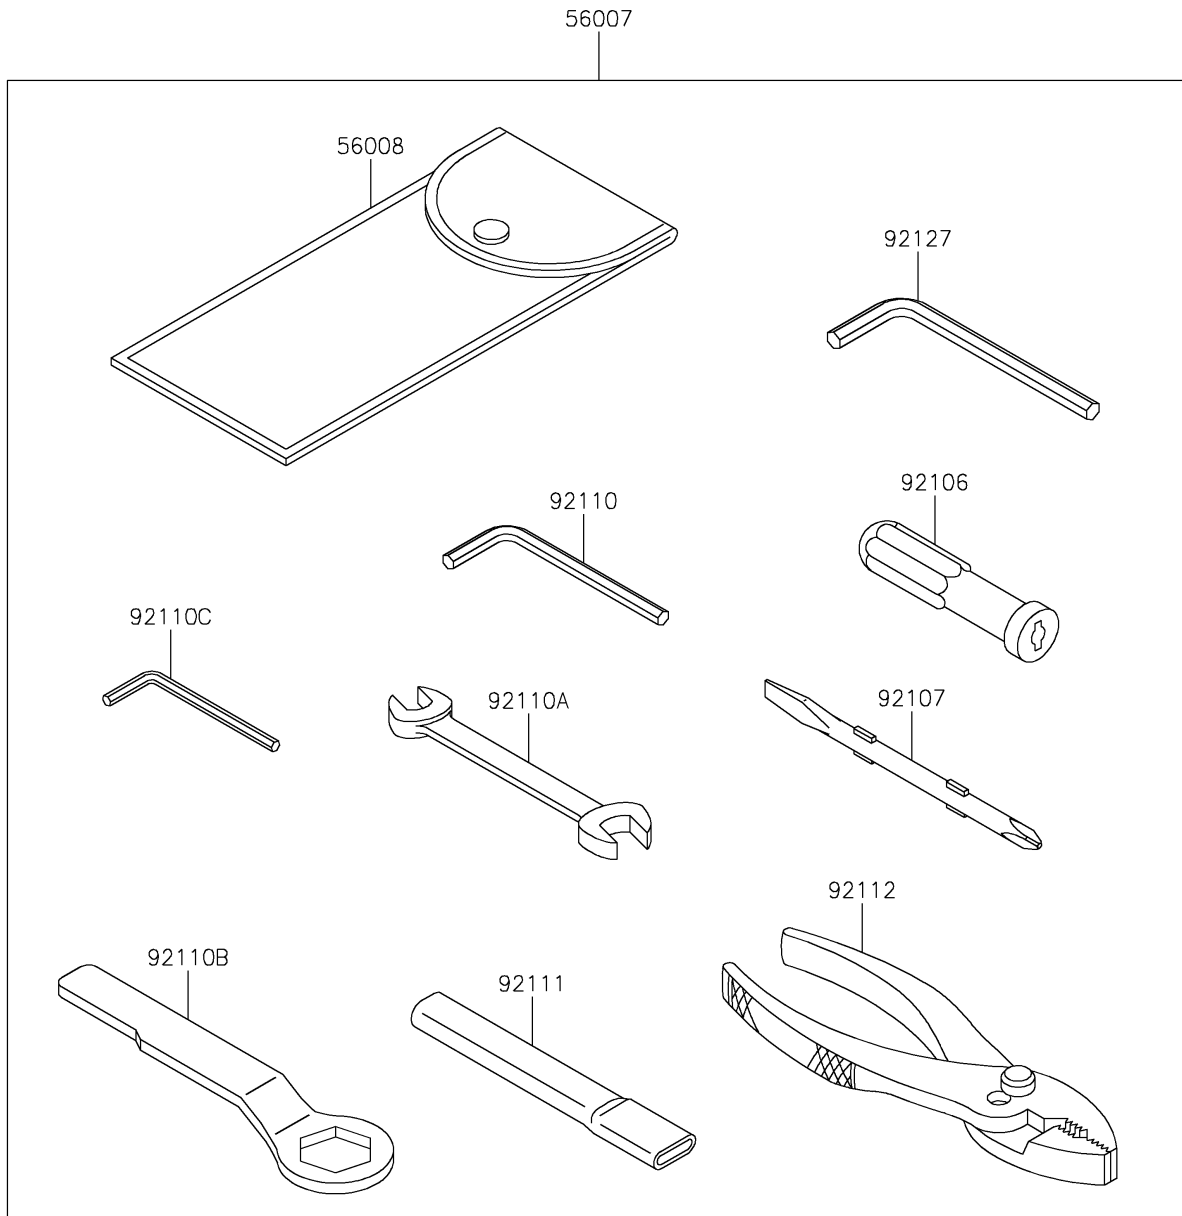

2020 Ninja[®] ZX[™]-10R KRT EDITION

PARTS DIAGRAM

Owner's Tools

F2810

2020 Ninja® ZX™-10R KRT EDITION

Kawasaki
Let the Good Times Roll®

PARTS LIST Owner's Tools

ITEM NAME	PART NUMBER	QUANTITY
-----------	-------------	----------
