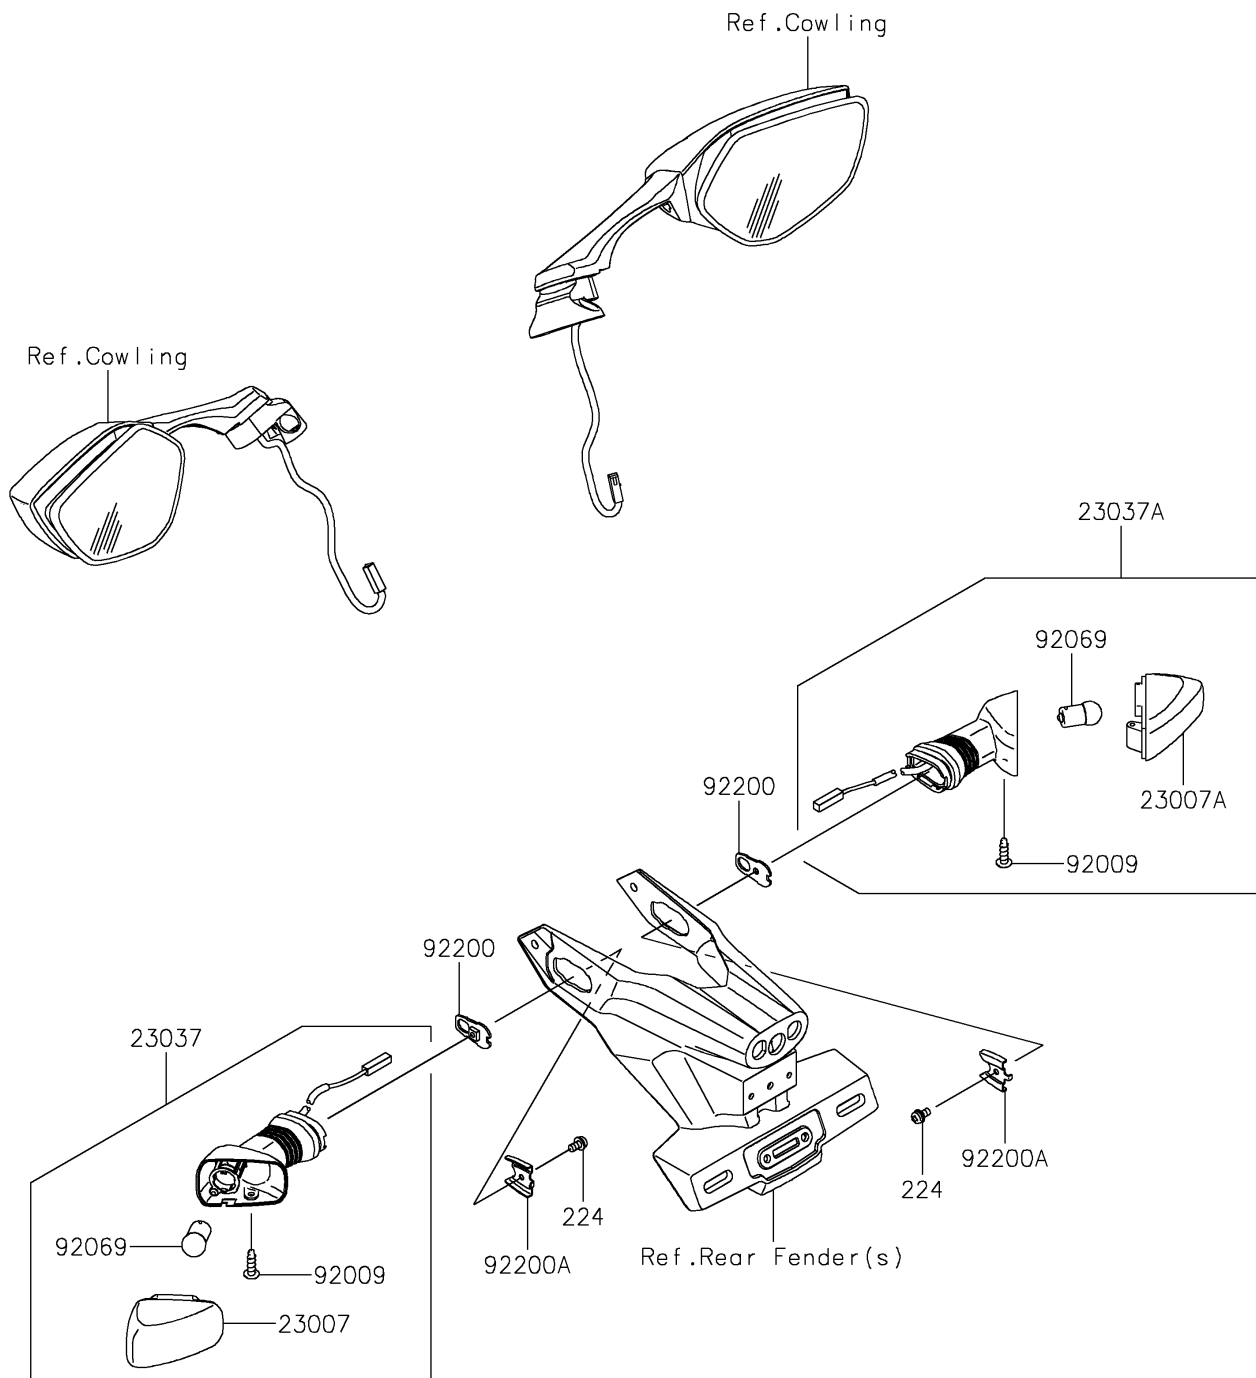

2019 NINJA[®] ZX[™]-10R KRT

PARTS DIAGRAM

Turn Signals

F2730

2019 NINJA® ZX™-10R KRT

PARTS LIST

Turn Signals

ITEM NAME	PART NUMBER	QUANTITY
SCREW-PAN-WP-CROS,4X8 (Ref # 224)	224AB0408	2
LENS-COMP,SIGNAL LAMP,RR,LH (Ref # 23007)	23007-0102	1
LENS-COMP,SIGNAL LAMP,RR,RH (Ref # 23007A)	23007-0103	1
LAMP-ASSY-SIGNAL,RR,LH (Ref # 23037)	23037-0145	1
LAMP-ASSY-SIGNAL,RR,RH (Ref # 23037A)	23037-0146	1
SCREW,4X16,BLACK (Ref # 92009)	92009-1158	2
BULB,12V 10W (Ref # 92069)	92069-0020	2
WASHER,NUT 4MM (Ref # 92200)	92200-0854	2
WASHER (Ref # 92200A)	92200-0855	2