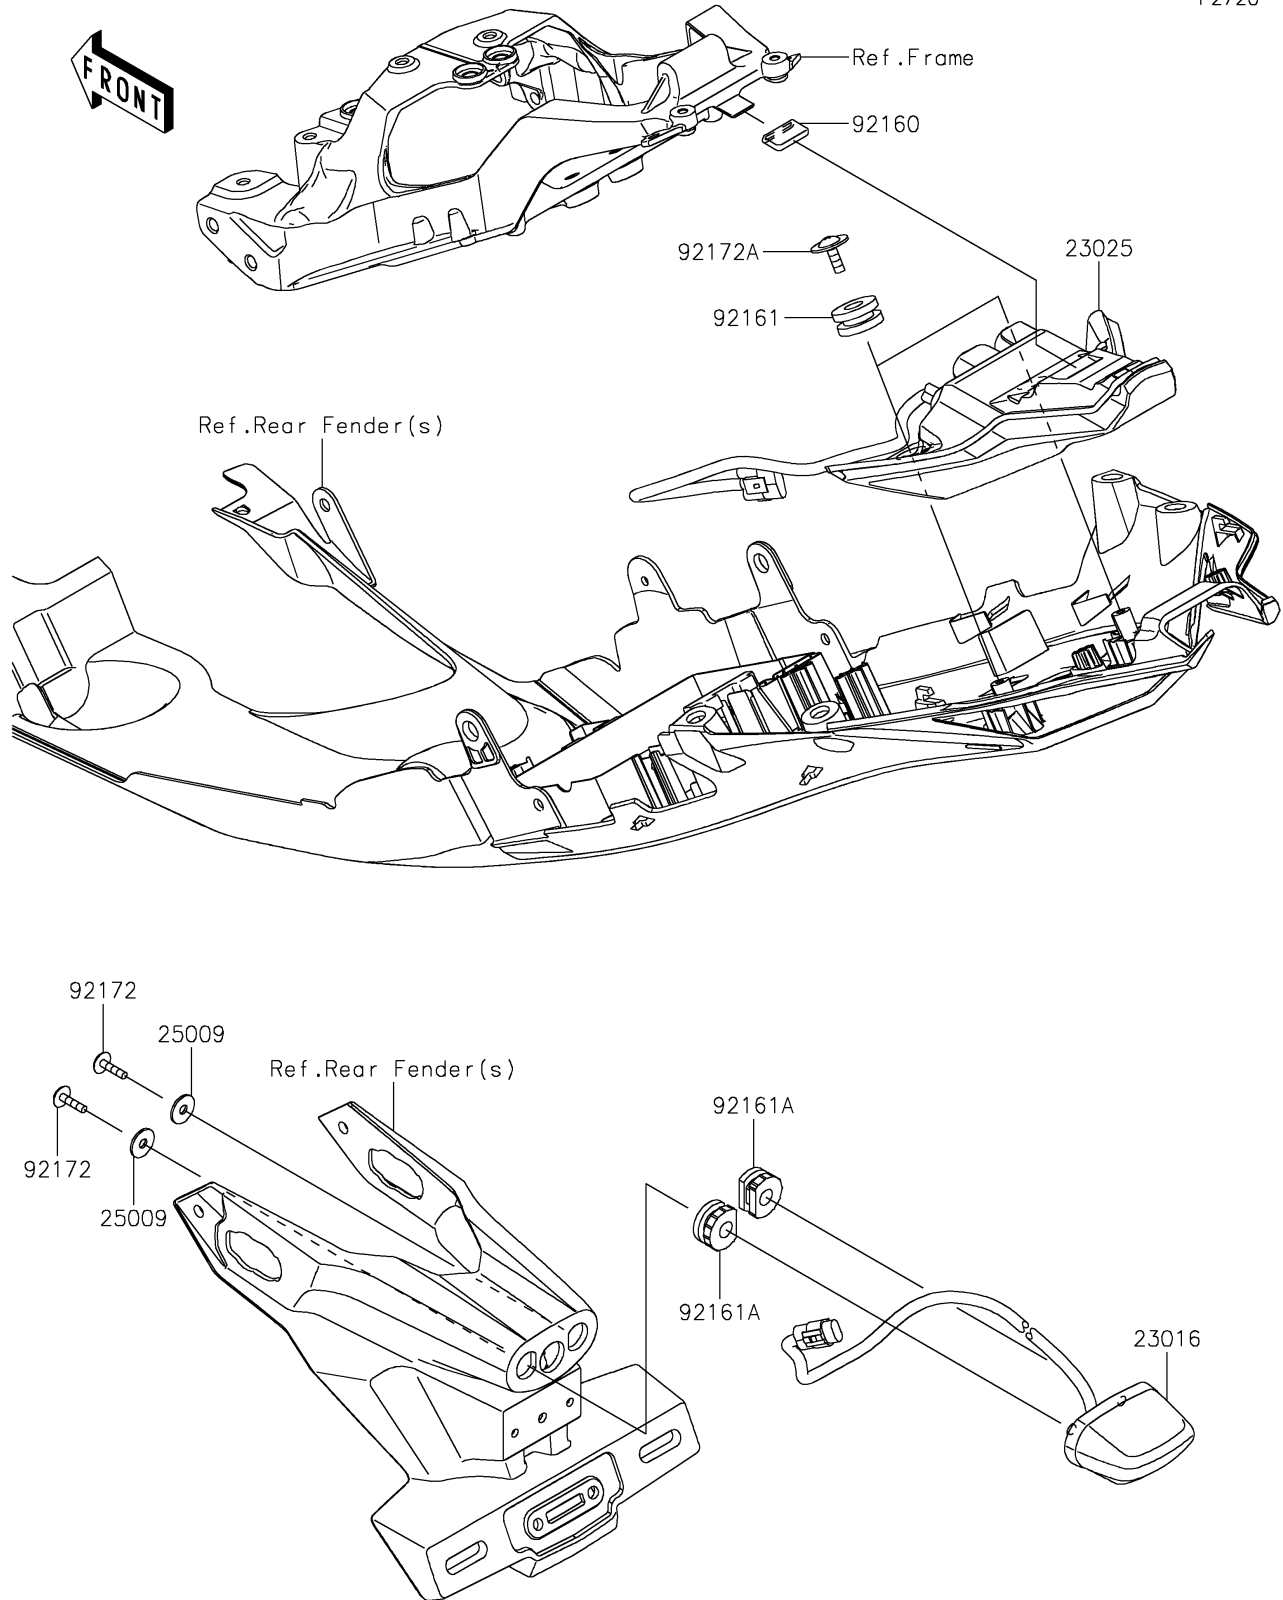

2020 Ninja[®] ZX[™]-10R KRT EDITION

PARTS DIAGRAM

Taillight(s)

F2720

2020 Ninja® ZX™-10R KRT EDITION

Kawasaki
Let the Good Times Roll®

PARTS LIST

Taillight(s)

ITEM NAME

PART NUMBER

QUANTITY
