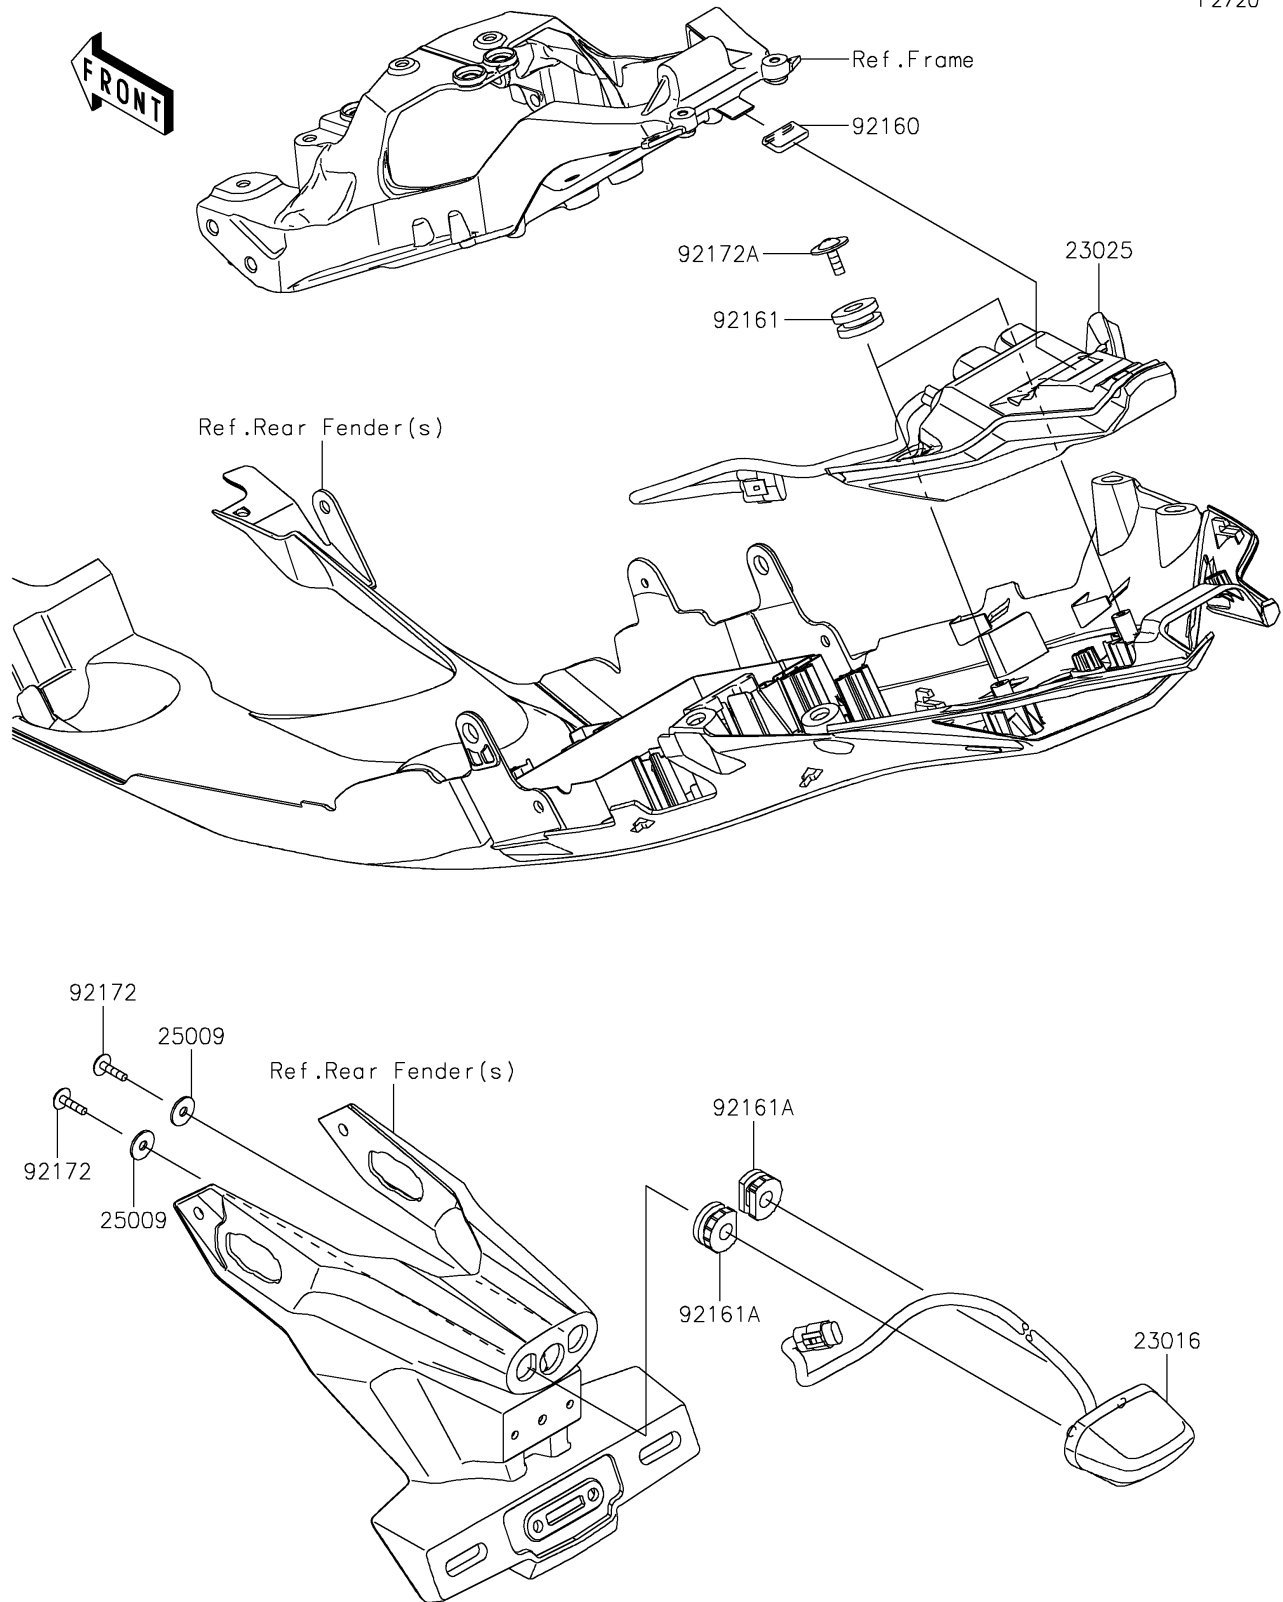

2020 Ninja[®] ZX[™]-10R KRT EDITION

PARTS DIAGRAM

Taillight(s)

F2720

2020 Ninja® ZX™-10R KRT EDITION

Kawasaki
Let the Good Times Roll®

PARTS LIST

Taillight(s)

ITEM NAME	PART NUMBER	QUANTITY
LAMP-ASSY,LICENSE,LED (Ref # 23016)	23016-0639	1
LAMP-TAIL,LED,CCC (Ref # 23025)	23025-0377	1
WASHER,5.2X16X1.2 (Ref # 25009)	25009-004	2
DAMPER (Ref # 92160)	92160-1190	1
DAMPER (Ref # 92161)	92161-0163	2
DAMPER,9X23X12 (Ref # 92161A)	92161-1885	2
SCREW,TAPPING,5X16 (Ref # 92172)	92172-0238	2
SCREW,TAPTITE,5X16 (Ref # 92172A)	92172-0481	2