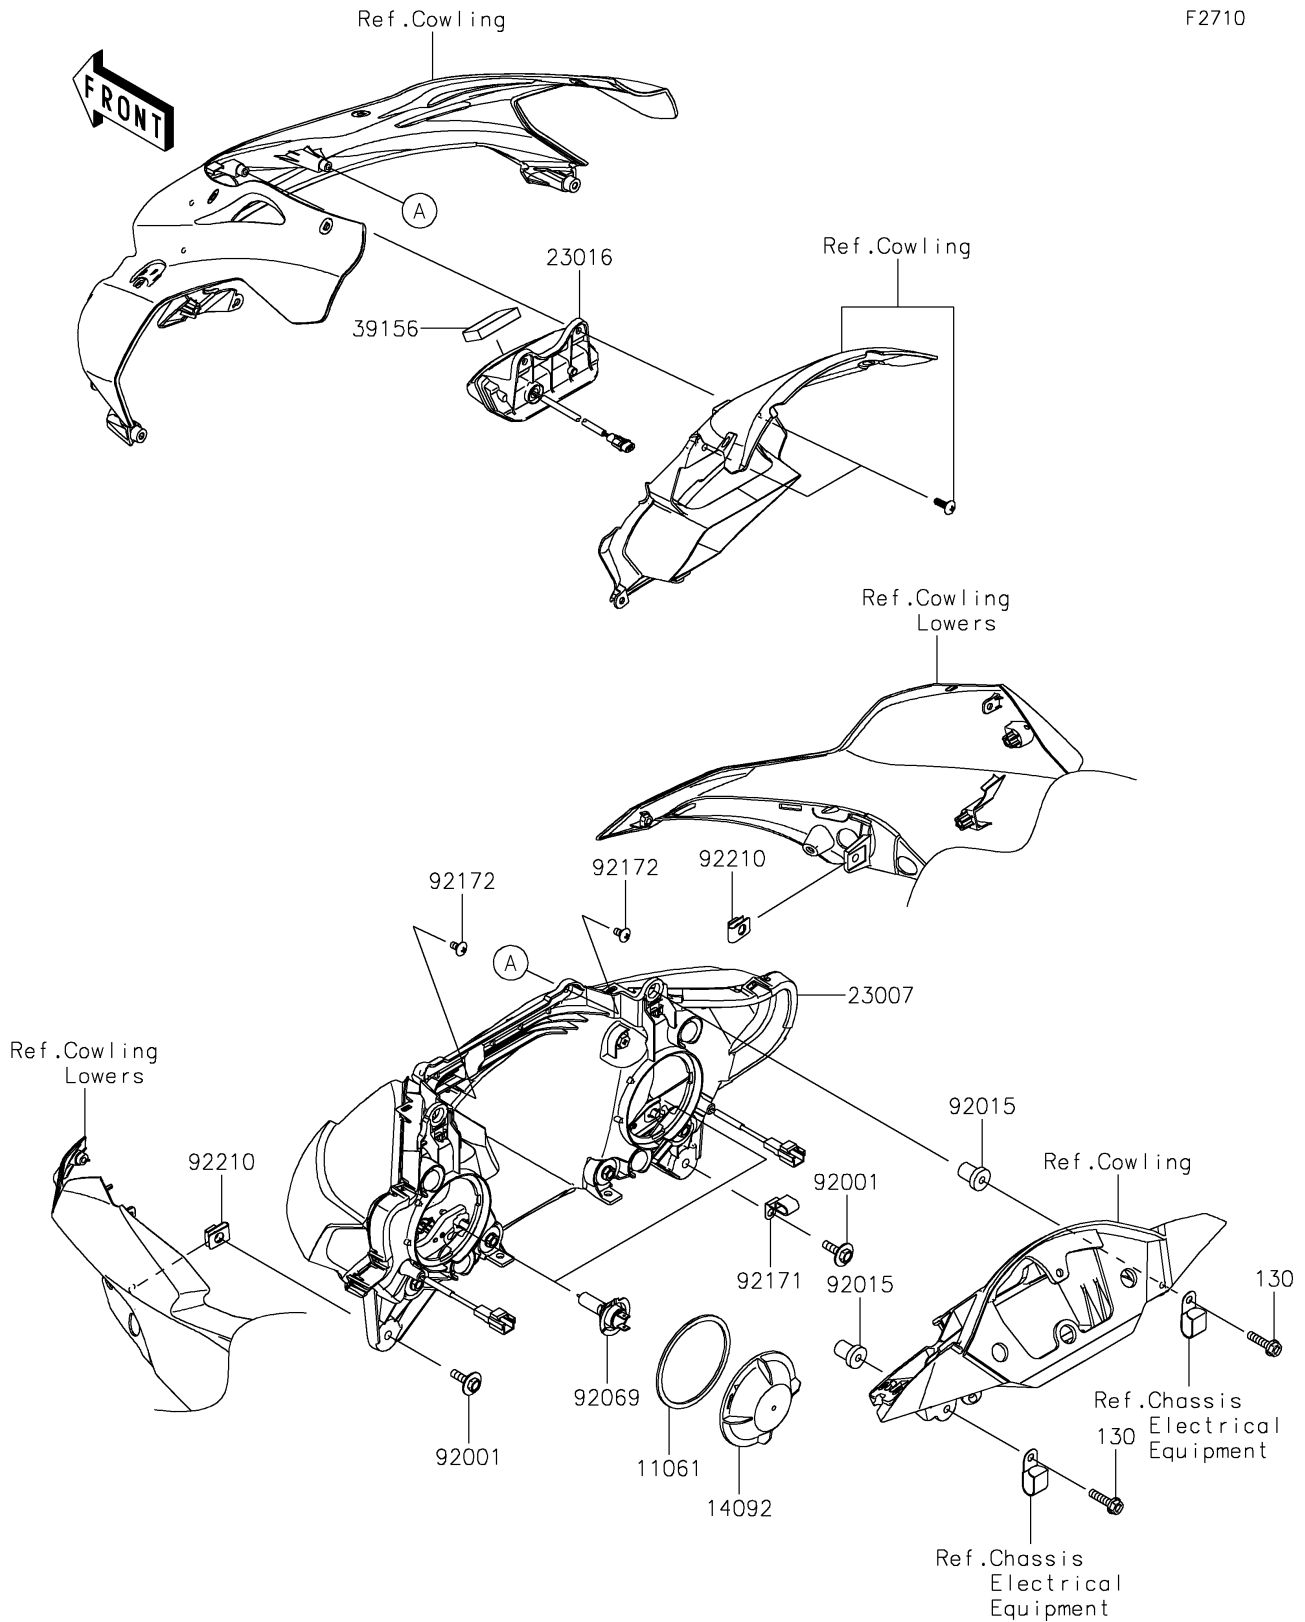

2020 Ninja® ZX™-10R KRT EDITION

PARTS DIAGRAM

Headlight(s)

F2710

2020 Ninja® ZX™-10R KRT EDITION

Kawasaki
Let the Good Times Roll®

PARTS LIST

Headlight(s)

ITEM NAME

PART NUMBER

QUANTITY
