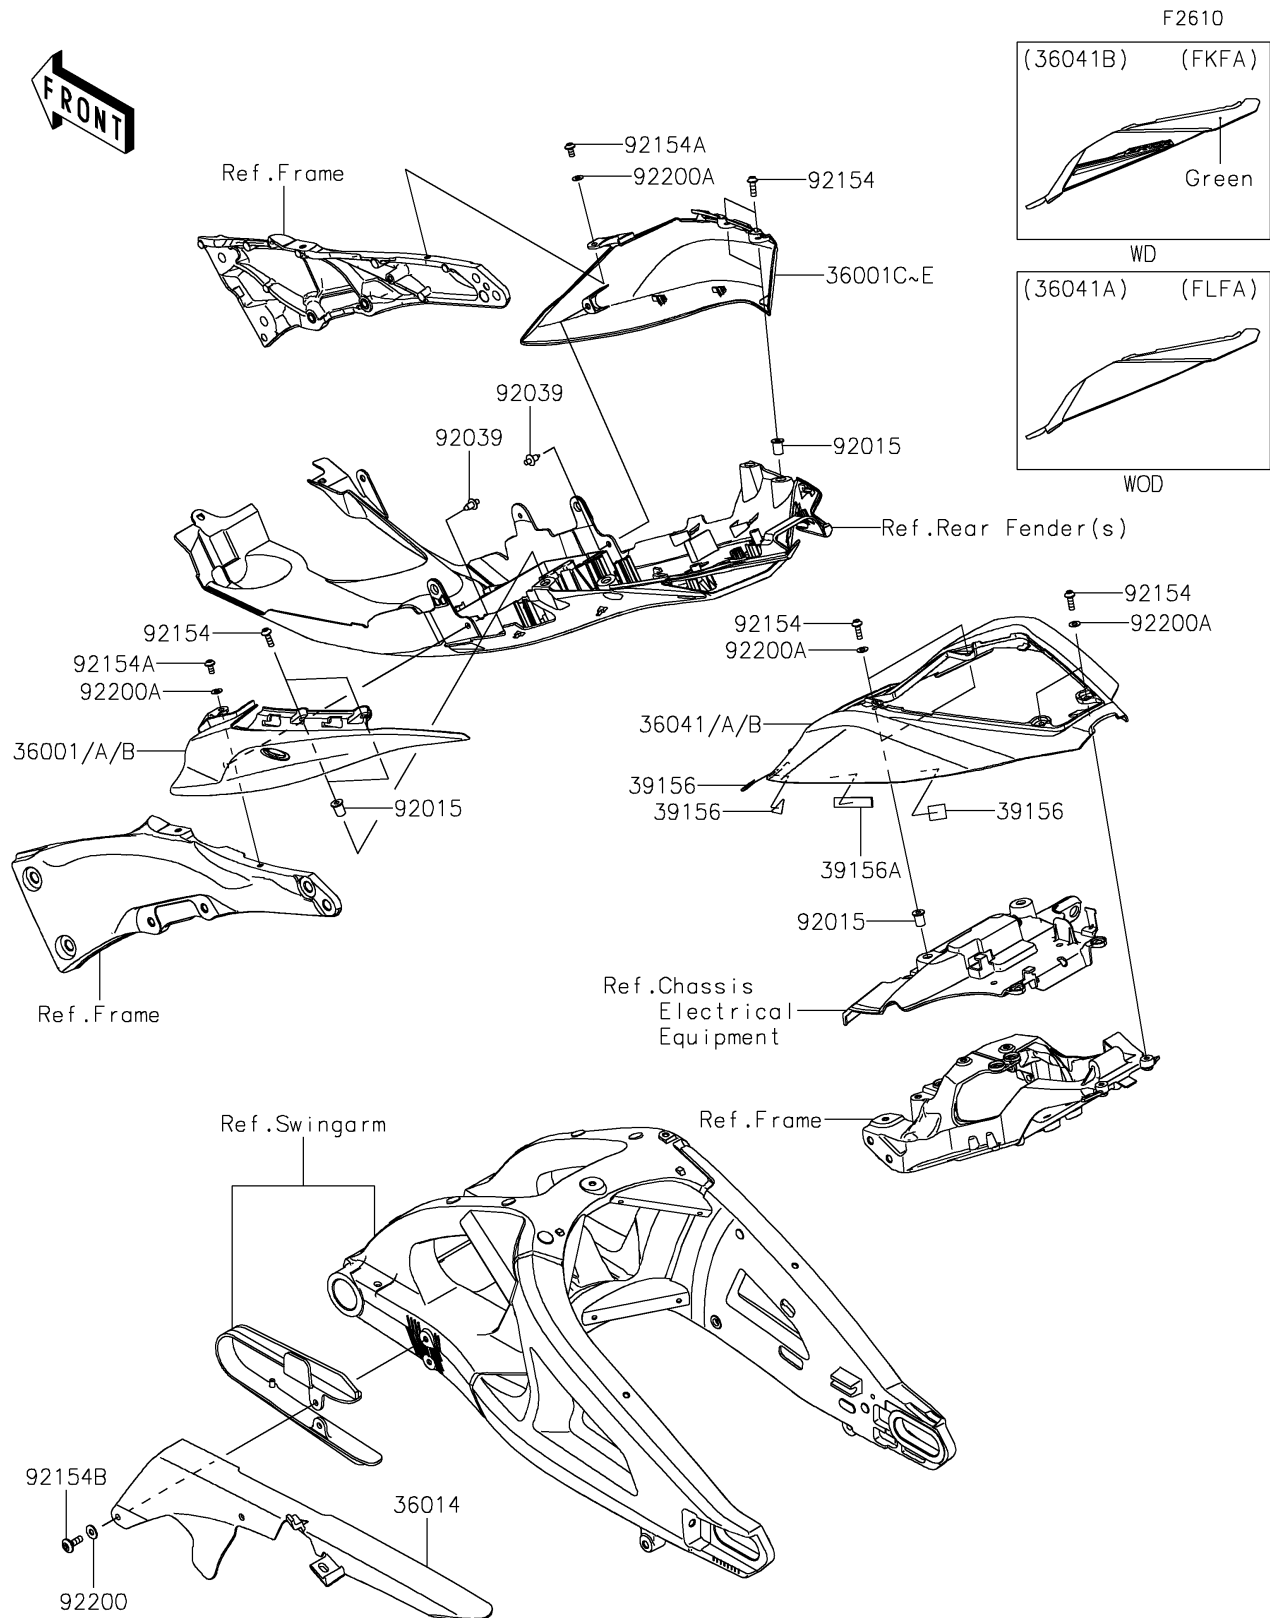

2020 Ninja® ZX™-10R KRT EDITION

PARTS DIAGRAM

Side Covers/Chain Cover

2020 Ninja® ZX™-10R KRT EDITION

Kawasaki
Let the Good Times Roll®

PARTS LIST

Side Covers/Chain Cover

ITEM NAME	PART NUMBER	QUANTITY
COVER-SIDE,TAIL,LH,EBONY (Ref # 36001B)	36001-0640-H8	1
COVER-SIDE,TAIL,RH,EBONY (Ref # 36001E)	36001-0641-H8	1
CASE-CHAIN (Ref # 36014)	36014-0062	1
COVER-TAIL,L.GREEN (Ref # 36041A)	36041-0024-777	1
PAD,15X20X0.2 (Ref # 39156)	39156-1784	6
PAD,10X50X2 (Ref # 39156A)	39156-1924	2
NUT,WELL,5MM (Ref # 92015)	92015-1757	6
RIVET (Ref # 92039)	92039-0068	2
BOLT,SOCKET,5X16 (Ref # 92154)	92154-0209	8
BOLT,SOCKET,5X10 (Ref # 92154A)	92154-0211	2
BOLT,SOCKET,6X18 (Ref # 92154B)	92154-1694	1
WASHER,6.2X15X1.2 (Ref # 92200)	92200-1762	1
WASHER,5.2X10X1.0 (Ref # 92200A)	92200-1820	6