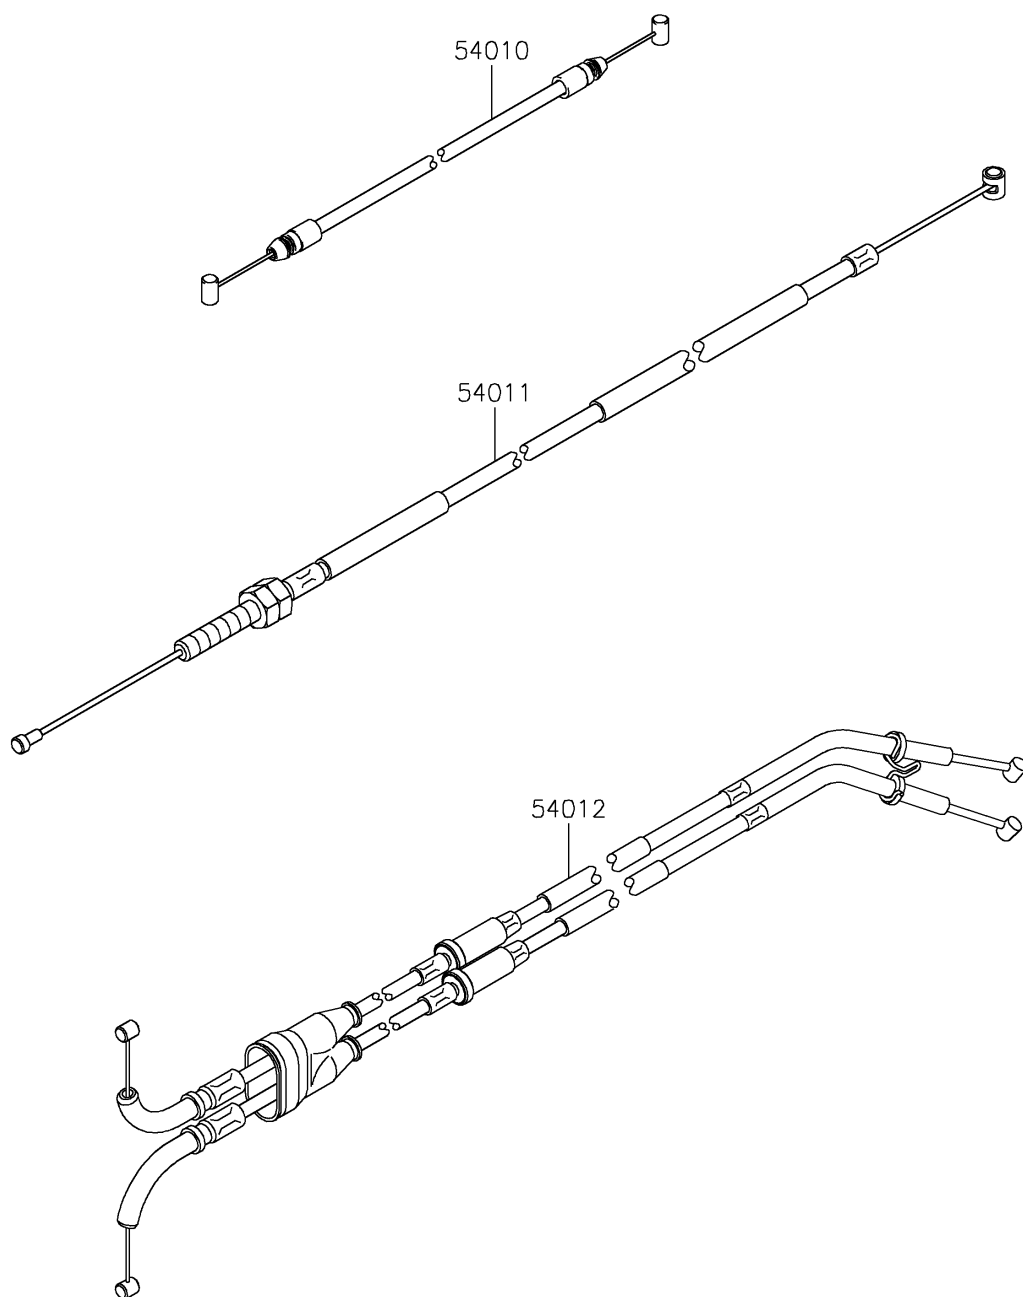

## PARTS DIAGRAM

### Cables

F2540

## PARTS LIST

### Cables

ITEM NAME	PART NUMBER	QUANTITY
CABLE,SEAT LOCK (Ref # 54010)	54010-0609	1
CABLE-CLUTCH (Ref # 54011)	54011-0612	1
CABLE-THROTTLE (Ref # 54012)	54012-0631	1