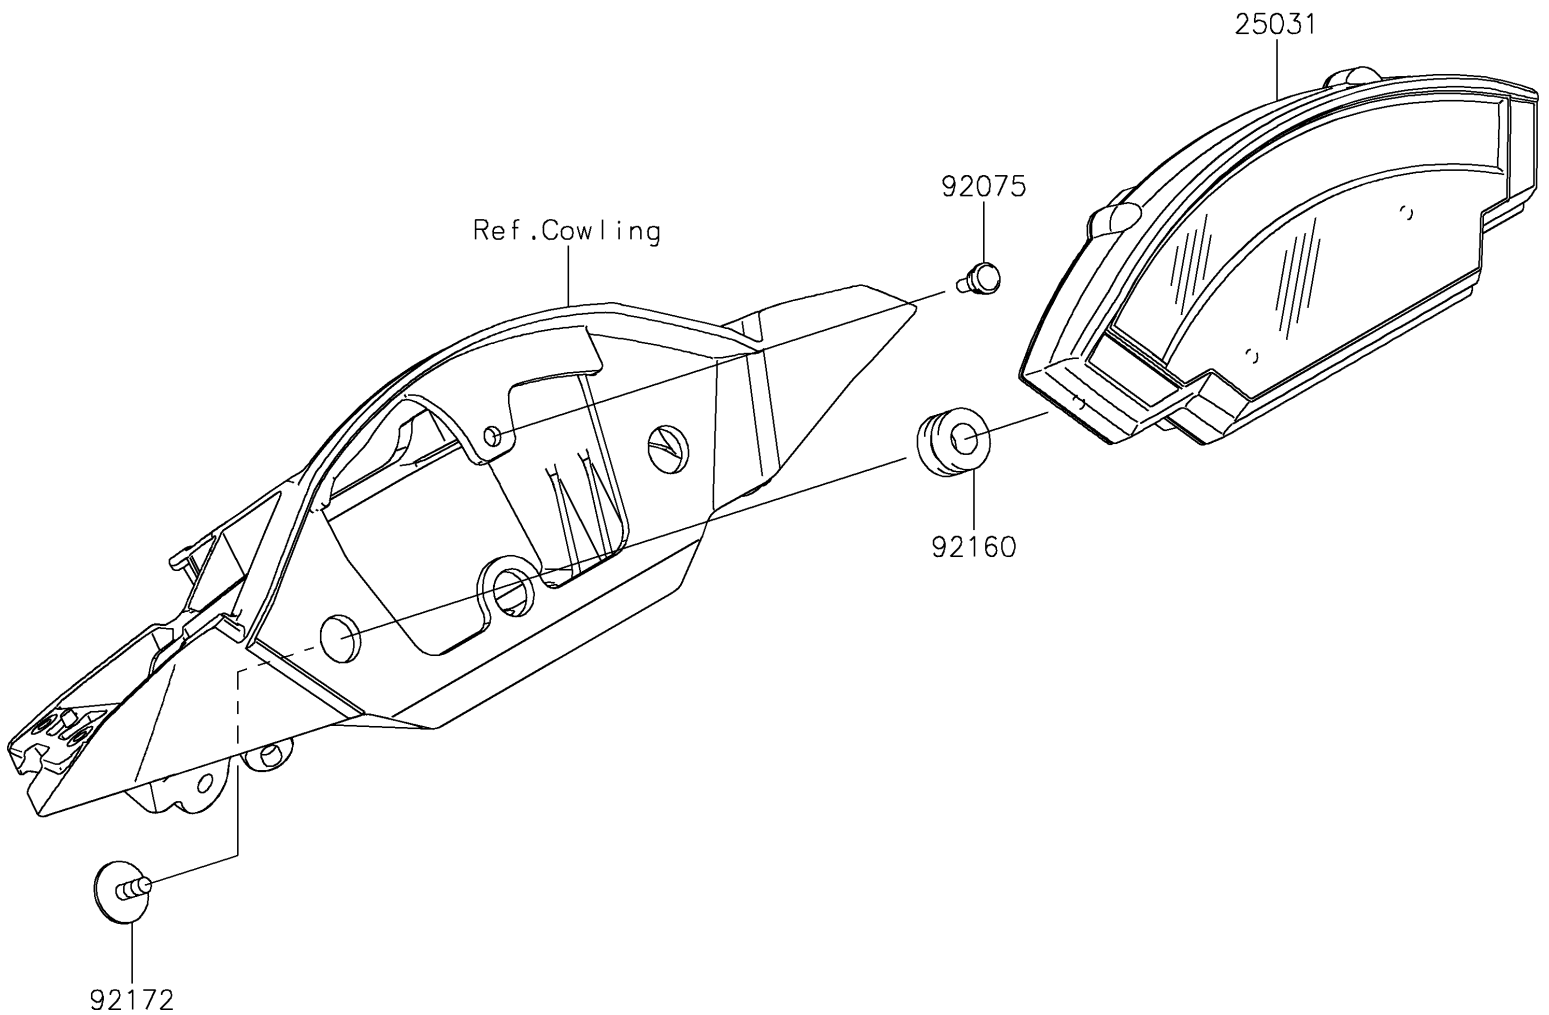

# 2019 NINJA® ZX™-10R KRT

## PARTS DIAGRAM

Meter(s)

F2530

## PARTS LIST

Meter(s)

**Kawasaki**  
Let the Good Times Roll®

ITEM NAME	PART NUMBER	QUANTITY
METER-ASSY,COMBINATION (Ref # 25031)	25031-0857	1
DAMPER,6X10X15 (Ref # 92075)	92075-1808	1
DAMPER,10X20X12 (Ref # 92160)	92160-1167	3
SCREW,TAPPING,WP,5X14 (Ref # 92172)	92172-0441	3