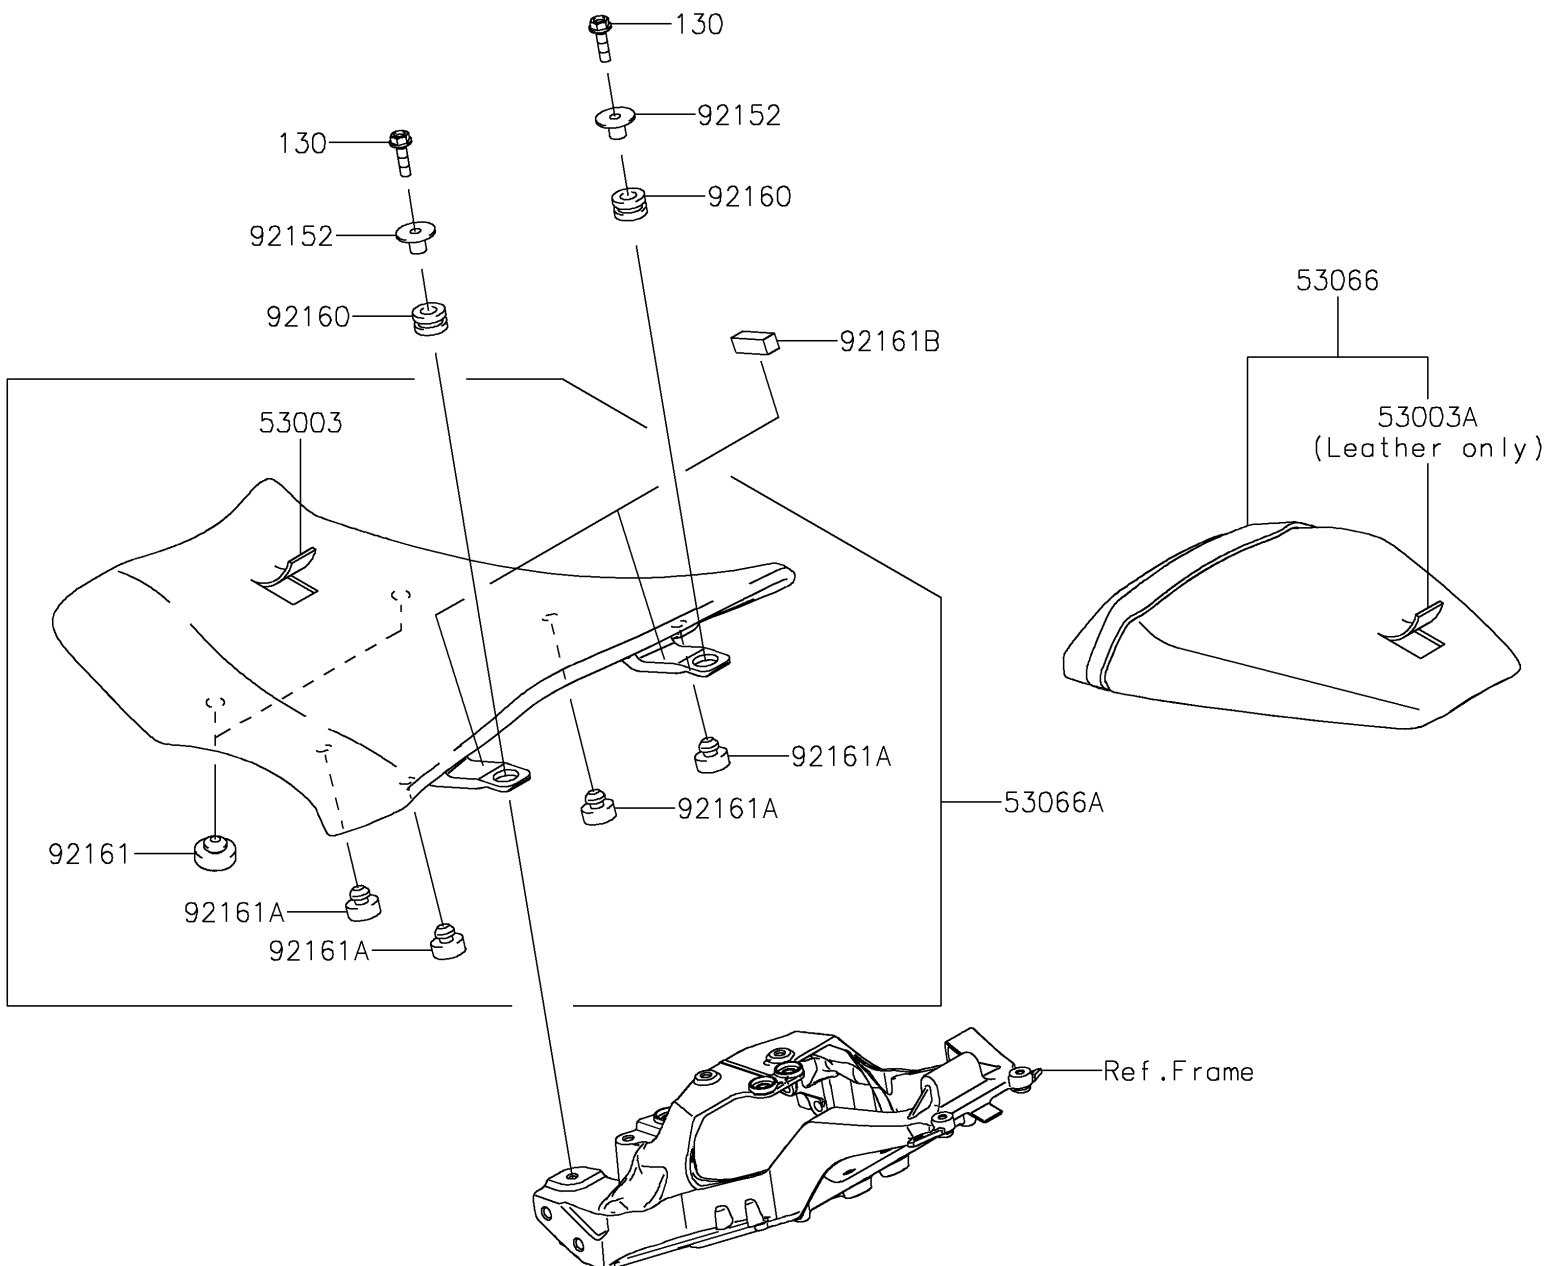

## PARTS DIAGRAM

### Seat

F2510

## PARTS LIST

### Seat

ITEM NAME	PART NUMBER	QUANTITY
BOLT-FLANGED,6X22 (Ref # 130)	130BA0622	2
LEATHER,FR SEAT,BLACK (Ref # 53003)	53003-0209-MA	1
LEATHER,RR SEAT,BLACK (Ref # 53003A)	53003-0420-MA	1
SEAT-ASSY,RR,BLACK/BLACK (Ref # 53066)	53066-0506-12Y	1
SEAT-ASSY,FR,BLACK (Ref # 53066A)	53066-0601-MA	1
COLLAR (Ref # 92152)	92152-0365	2
DAMPER,10X20X12 (Ref # 92160)	92160-1167	2
DAMPER,SEAT,10X25X8 (Ref # 92161)	92161-0095	2
DAMPER,8X20X8 (Ref # 92161A)	92161-0223	4
DAMPER,10X30X10 (Ref # 92161B)	92161-1835	2