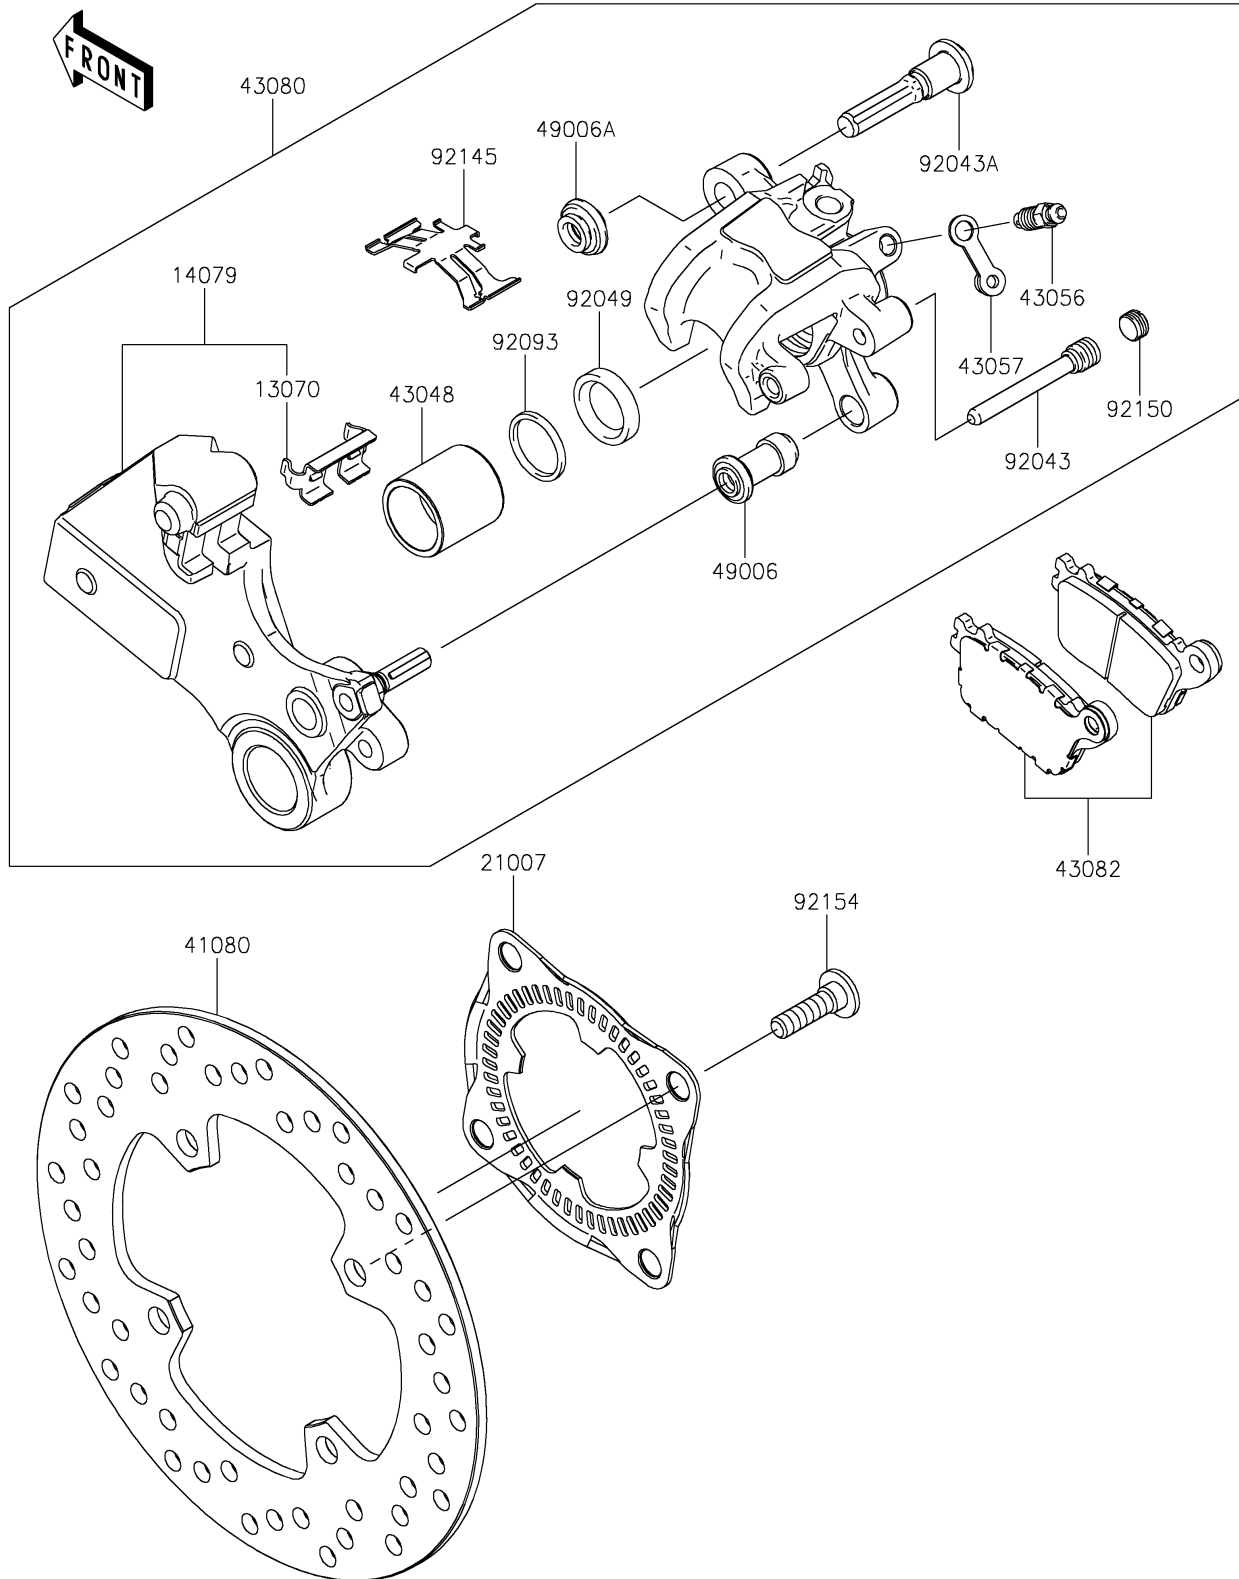

2020 Ninja® ZX™-10R KRT EDITION

PARTS DIAGRAM

Rear Brake

F2294

2020 Ninja® ZX™-10R KRT EDITION

Kawasaki
Let the Good Times Roll®

PARTS LIST

Rear Brake

ITEM NAME	PART NUMBER	QUANTITY
-----------	-------------	----------
